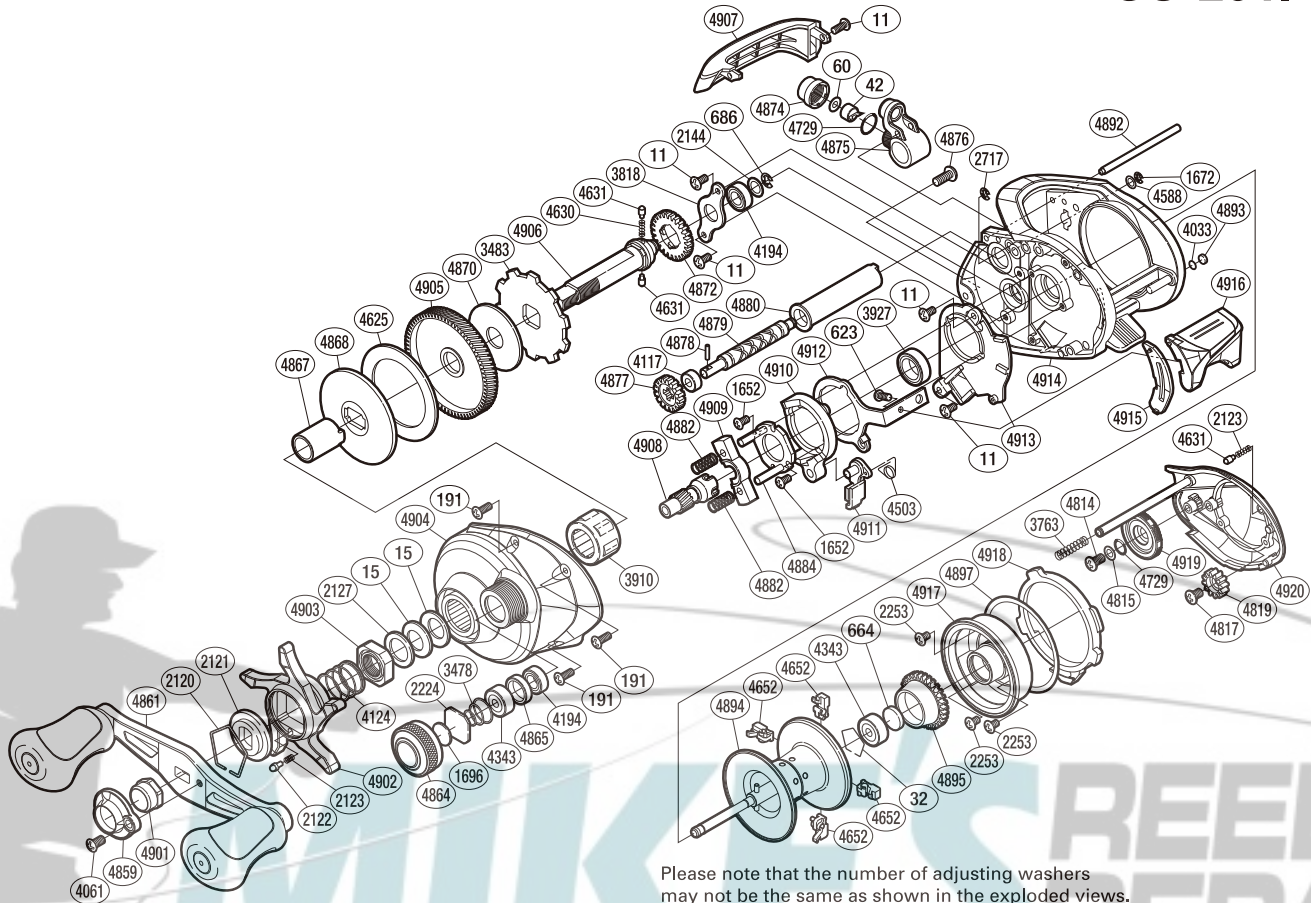

SHIMANO

CURADO S A-RB

CU-2011

Please note that the number of adjusting washers may not be the same as shown in the exploded views. (Adjustment will vary with each individual product.)

(51RH39F201U)

Part No.	Description	Part No.	Description	Part No.	Description
BNT0011	Screw	BNT4124	Star Drag Spring	BNT4884	Clutch Cam Retainer
BNT0015	Drag Spring Washer	BNT4194	Ball Bearing	BNT4892	Stabilizer Bar
BNT0032	Bearing Retainer	BNT4343	Ball Bearing	BNT4893	Anti-Thrust Washer
BNT0042	Line Guide Pawl	BNT4503	Clutch Pawl Spring	BNT4894	Spool Assembly
BNT0060	Spacer	BNT4588	Washer	BNT4895	Brake Ring Gear
BNT0191	Screw	BNT4625	Drag Washer	BNT4897	Washer
BNT0623	Screw	BNT4630	Idle Gear Spring	BNT4901	Handle Nut
BNT0664	Spacer B	BNT4631	Idle Gear Pin	BNT4902	Star Drag
BNT0686	E Lock	BNT4652	Brake Shoe	BNT4903	Star Drag Nut
BNT1652	Screw	BNT4729	O Ring	BNT4904	Left Side Plate
BNT1672	E Lock	BNT4814	Screw	BNT4905	Drive Gear
BNT1696	Cast Control Spacer	BNT4815	Washer	BNT4906	Drive Shaft
BNT2120	Click Plate Retainer	BNT4817	Screw	BNT4907	Level Wind Protector
BNT2121	Star Drag Click Plate	BNT4819	Idle Gear	BNT4908	Pinion Gear
BNT2122	Click Pin	BNT4859	Handle Nut Plate	BNT4909	Yoke
BNT2123	Click Spring	BNT4861	Handle Assembly	BNT4910	Clutch Cam
BNT2127	Star Drag Spacer	BNT4864	Cast Control Cap	BNT4911	Clutch Pawl
BNT2144	Washer	BNT4865	Bearing Spacer	BNT4912	Clutch Plate
BNT2224	Spool Tension Spacer	BNT4867	Roller Clutch Inner Tube	BNT4913	Clutch Guard
BNT2253	Screw	BNT4868	Key Washer	BNT4914	One-Piece Frame
BNT2717	E Lock	BNT4870	Drag Washer	BNT4915	Clutch Bar Guide
BNT3478	Spool Tension Spring	BNT4872	Idle Gear	BNT4916	Quick-Fire II Clutch Bar
BNT3483	Anti-Reverse Ratchet	BNT4874	Pawl Cap	BNT4917	Brake Case
BNT3763	Side Plate Spring	BNT4875	Line Guide	BNT4918	Side Plate Cam Lever
BNT3818	Drive Shaft Retainer	BNT4876	Screw	BNT4919	Brake Dial
BNT3910	Roller Clutch Bearing	BNT4877	Idle Gear	BNT4920	Right Side Plate
BNT3927	Ball Bearing	BNT4878	Worm Shaft Pin		
BNT4033	Washer	BNT4879	Worm Shaft		
BNT4061	Screw	BNT4880	Level Wind Guard		
BNT4117	Bushing	BNT4882	Yoke Spring	BNT4692	B-100 Oil (accessory)