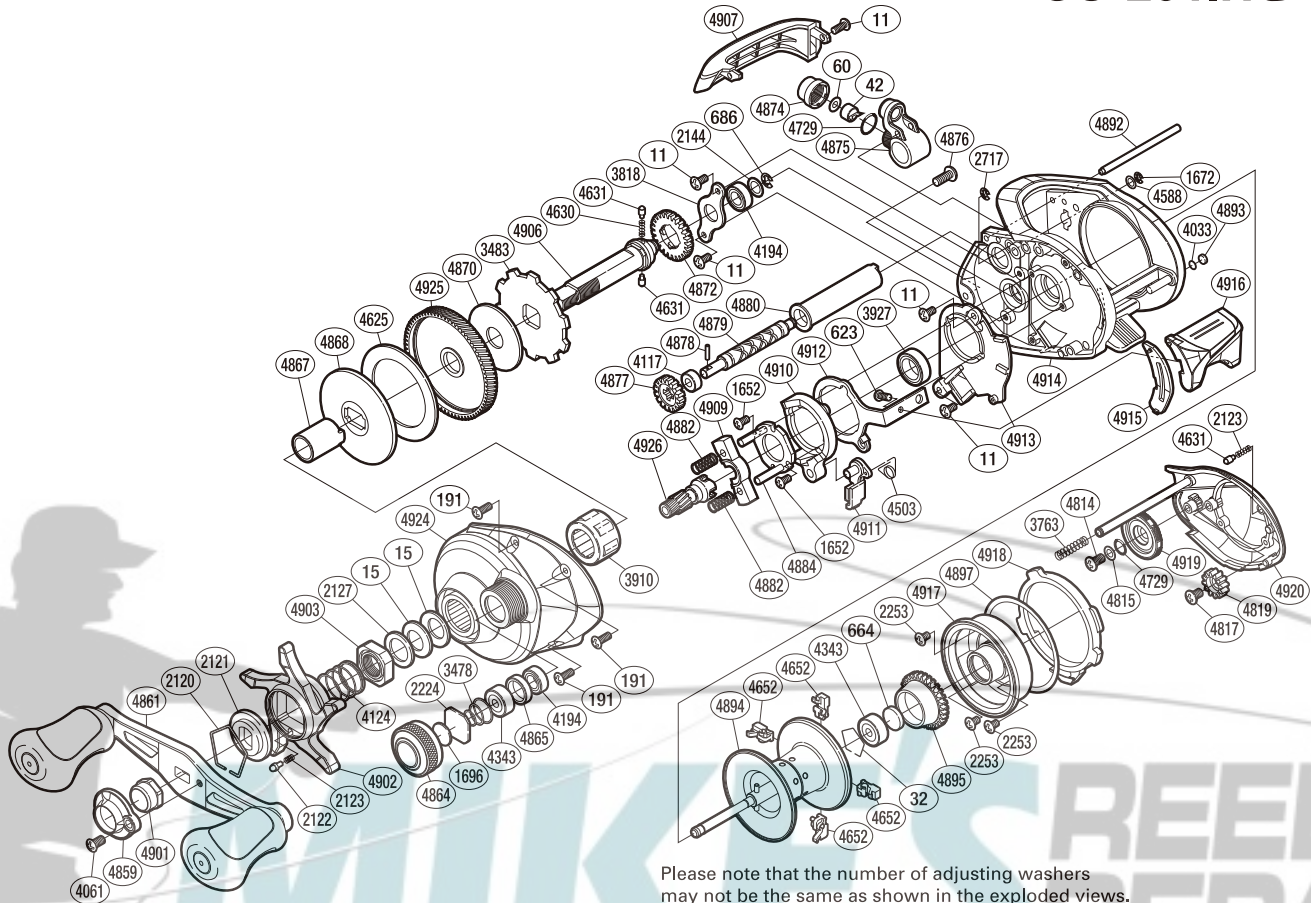

SHIMANO

CURADO S A-RB

CU-201HG

Please note that the number of adjusting washers may not be the same as shown in the exploded views. (Adjustment will vary with each individual product.)

(51RH39G201U)

Part No.	Description	Part No.	Description	Part No.	Description
BNT0011	Screw	BNT4124	Star Drag Spring	BNT4884	Clutch Cam Retainer
BNT0015	Drag Spring Washer	BNT4194	Ball Bearing	BNT4892	Stabilizer Bar
BNT0032	Bearing Retainer	BNT4343	Ball Bearing	BNT4893	Anti-Thrust Washer
BNT0042	Line Guide Pawl	BNT4503	Clutch Pawl Spring	BNT4894	Spool Assembly
BNT0060	Spacer	BNT4588	Washer	BNT4895	Brake Ring Gear
BNT0191	Screw	BNT4625	Drag Washer	BNT4897	Washer
BNT0623	Screw	BNT4630	Idle Gear Spring	BNT4901	Handle Nut
BNT0664	Spacer B	BNT4631	Idle Gear Pin	BNT4902	Star Drag
BNT0686	E Lock	BNT4652	Brake Shoe	BNT4903	Star Drag Nut
BNT1652	Screw	BNT4729	O Ring	BNT4906	Drive Shaft
BNT1672	E Lock	BNT4814	Screw	BNT4907	Level Wind Protector
BNT1696	Cast Control Spacer	BNT4815	Washer	BNT4909	Yoke
BNT2120	Click Plate Retainer	BNT4817	Screw	BNT4910	Clutch Cam
BNT2121	Star Drag Click Plate	BNT4819	Idle Gear	BNT4911	Clutch Pawl
BNT2122	Click Pin	BNT4859	Handle Nut Plate	BNT4912	Clutch Plate
BNT2123	Click Spring	BNT4861	Handle Assembly	BNT4913	Clutch Guard
BNT2127	Star Drag Spacer	BNT4864	Cast Control Cap	BNT4914	One-Piece Frame
BNT2144	Washer	BNT4865	Bearing Spacer	BNT4915	Clutch Bar Guide
BNT2224	Spool Tension Spacer	BNT4867	Roller Clutch Inner Tube	BNT4916	Quick-Fire II Clutch Bar
BNT2253	Screw	BNT4868	Key Washer	BNT4917	Brake Case
BNT2717	E Lock	BNT4870	Drag Washer	BNT4918	Side Plate Cam Lever
BNT3478	Spool Tension Spring	BNT4872	Idle Gear	BNT4919	Brake Dial
BNT3483	Anti-Reverse Ratchet	BNT4874	Pawl Cap	BNT4920	Right Side Plate
BNT3763	Side Plate Spring	BNT4875	Line Guide	BNT4924	Left Side Plate
BNT3818	Drive Shaft Retainer	BNT4876	Screw	BNT4925	Drive Gear
BNT3910	Roller Clutch Bearing	BNT4877	Idle Gear	BNT4926	Pinion Gear
BNT3927	Ball Bearing	BNT4878	Worm Shaft Pin		
BNT4033	Washer	BNT4879	Worm Shaft		
BNT4061	Screw	BNT4880	Level Wind Guard		
BNT4117	Bushing	BNT4882	Yoke Spring	BNT4692	B-100 Oil (accessory)