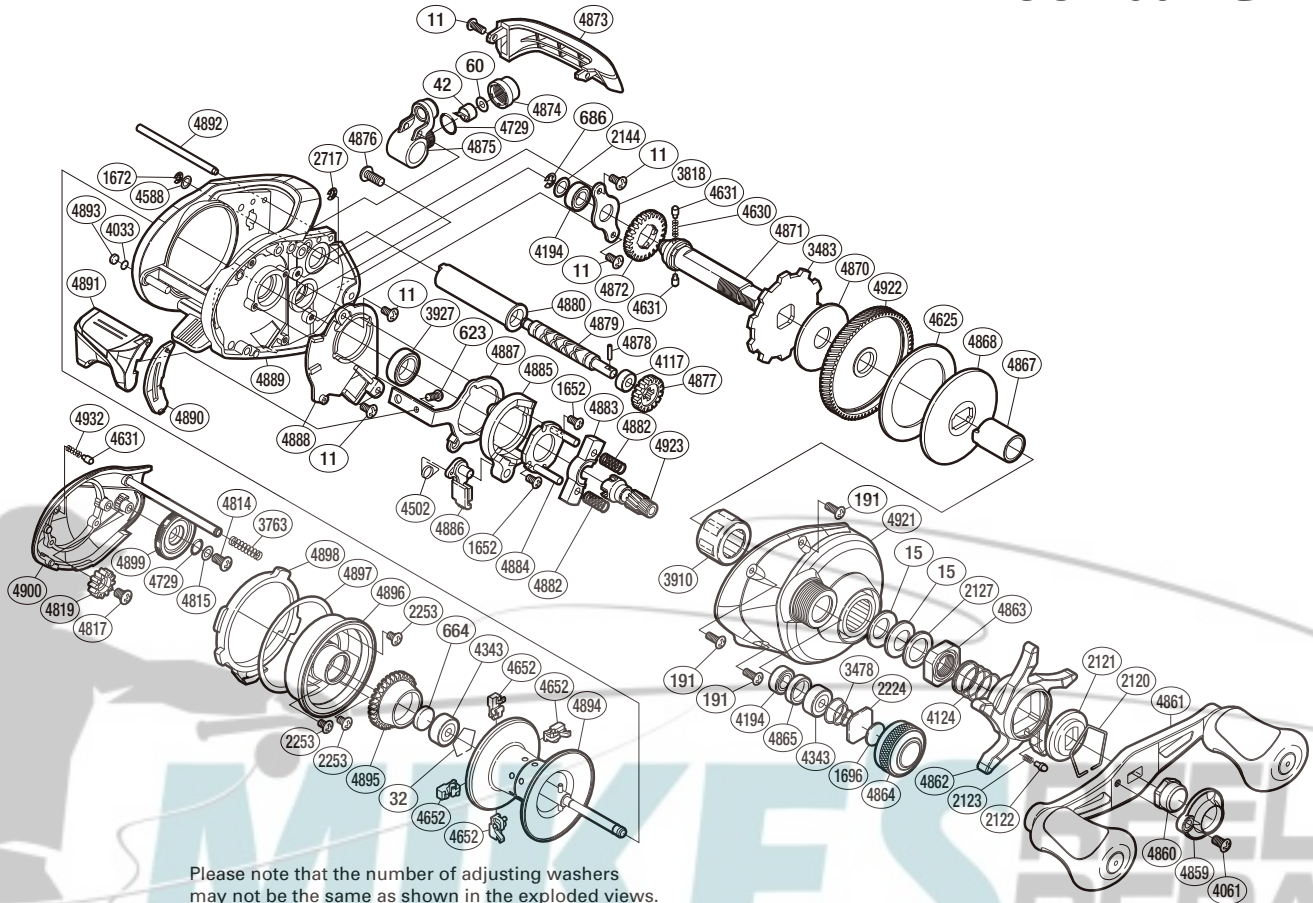

SHIMANO

CURADO S A-RB

CU-200IHG

Please note that the number of adjusting washers may not be the same as shown in the exploded views. (Adjustment will vary with each individual product.)

(51RH39G200U)

Part No.	Description	Part No.	Description	Part No.	Description
BNT0011	Screw	BNT4124	Star Drag Spring	BNT4877	Idle Gear
BNT0015	Drag Spring Washer	BNT4194	Ball Bearing	BNT4878	Worm Shaft Pin
BNT0032	Bearing Retainer	BNT4343	Ball Bearing	BNT4879	Worm Shaft
BNT0042	Line Guide Pawl	BNT4502	Clutch Pawl Spring	BNT4880	Level Wind Guard
BNT0060	Spacer	BNT4588	Washer	BNT4882	Yoke Spring
BNT0191	Screw	BNT4625	Drag Washer	BNT4883	Yoke
BNT0623	Screw	BNT4630	Idle Gear Spring	BNT4884	Clutch Cam Retainer
BNT0664	Spacer B	BNT4631	Idle Gear Pin	BNT4885	Clutch Cam
BNT0686	E Lock	BNT4652	Brake Shoe	BNT4886	Clutch Pawl
BNT1652	Screw	BNT4729	O Ring	BNT4887	Clutch Plate
BNT1672	E Lock	BNT4814	Screw	BNT4888	Clutch Guard
BNT1696	Cast Control Spacer	BNT4815	Washer	BNT4889	One-Piece Frame
BNT2120	Click Plate Retainer	BNT4817	Screw	BNT4890	Clutch Bar Guide
BNT2121	Star Drag Click Plate	BNT4819	Idle Gear	BNT4891	Quick-Fire II Clutch Bar
BNT2122	Click Pin	BNT4859	Handle Nut Plate	BNT4892	Stabilizer Bar
BNT2123	Click Spring	BNT4860	Handle Nut	BNT4893	Anti-Thrust Washer
BNT2127	Star Drag Spacer	BNT4861	Handle Assembly	BNT4894	Spool Assembly
BNT2144	Washer	BNT4862	Star Drag	BNT4895	Brake Ring Gear
BNT2224	Spool Tension Spacer	BNT4863	Star Drag Nut	BNT4896	Brake Case
BNT2253	Screw	BNT4864	Cast Control Cap	BNT4897	Washer
BNT2717	E Lock	BNT4865	Bearing Spacer	BNT4898	Side Plate Cam Lever
BNT3478	Spool Tension Spring	BNT4867	Roller Clutch Inner Tube	BNT4899	Brake Dial
BNT3483	Anti-Reverse Ratchet	BNT4868	Key Washer	BNT4900	Left Side Plate
BNT3763	Side Plate Spring	BNT4870	Drag Washer	BNT4921	Right Side Plate
BNT3818	Drive Shaft Retainer	BNT4871	Drive Shaft	BNT4922	Drive Gear
BNT3910	Roller Clutch Bearing	BNT4872	Idle Gear	BNT4923	Pinion Gear
BNT3927	Ball Bearing	BNT4873	Level Wind Protector	BNT4932	Click Spring
BNT4033	Washer	BNT4874	Pawl Cap		
BNT4061	Screw	BNT4875	Line Guide		
BNT4117	Bushing	BNT4876	Screw	BNT4692	B-100 Oil (accessory)