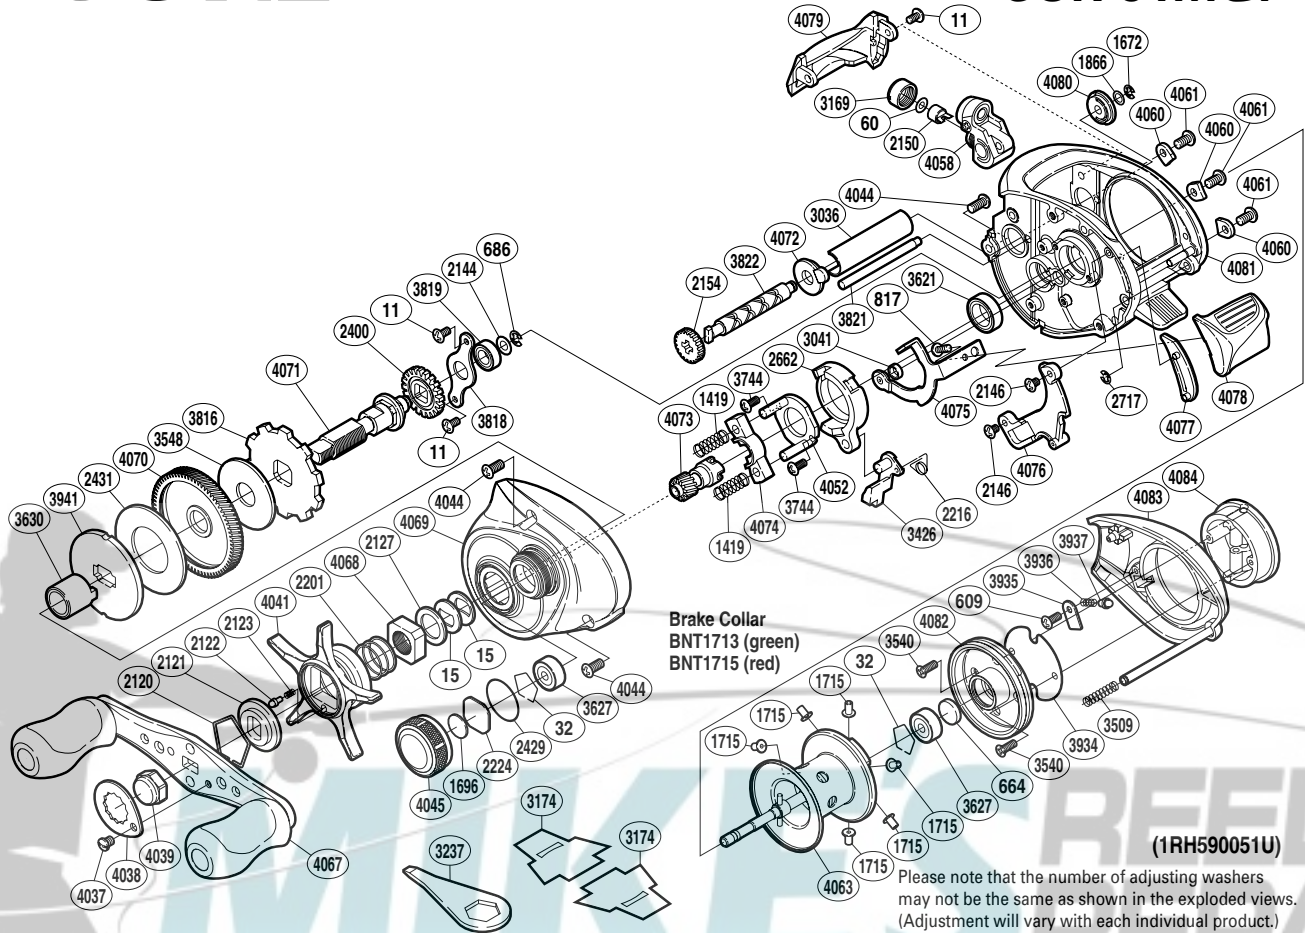

SHIMANO

CORE

A-RB

COR-51MG7

(1RH590051U)

Please note that the number of adjusting washers may not be the same as shown in the exploded views. (Adjustment will vary with each individual product.)

Part No.	Description	Part No.	Description	Part No.	Description
BNT0011	Screw	BNT2622	Clutch Cam	BNT4045	Cast Control Cap
BNT0015	Drag Spring Washer	BNT2717	E Lock	BNT4052	Clutch Cam Retainer
BNT0032	Bearing Retainer	BNT3036	Level Wind Guard	BNT4058	Line Guide
BNT0060	Spacer	BNT3041	Clutch Plate Shaft Support	BNT4060	Side Frame Plate
BNT0609	Screw	BNT3169	Pawl Cap	BNT4061	Screw
BNT0664	Spacer B	BNT3426	Clutch Pawl	BNT4063	Spool Assembly
BNT0686	E Lock	BNT3509	Side Plate Spring	BNT4067	Handle Assembly
BNT0817	Screw	BNT3540	Screw	BNT4068	Star Drag Nut
BNT1419	Yoke Spring	BNT3548	Drag Washer	BNT4069	Left Side Plate
BNT1672	E Lock	BNT3621	Ball Bearing	BNT4070	Drive Gear
BNT1696	Cast Control Spacer	BNT3627	Ball Bearing	BNT4071	Drive Shaft
BNT1715	Brake Collar (Red)	BNT3630	Roller Clutch Inner Tube	BNT4072	Worm Bushing A
BNT1866	Spacer	BNT3744	Screw	BNT4073	Pinion Gear
BNT2120	Click Plate Retainer	BNT3816	Anti-Reverse Ratchet	BNT4074	Yoke
BNT2121	Star Drag Click	BNT3818	Drive Shaft Retainer	BNT4075	Clutch Plate
BNT2122	Click Pin	BNT3819	Ball Bearing	BNT4076	Clutch Guard
BNT2123	Click Spring	BNT3821	Level Wind Guide	BNT4077	Clutch Bar Guide B
BNT2127	Star Drag Spacer	BNT3822	Worm Shaft	BNT4078	Quick-Fire II Clutch Bar
BNT2144	Washer	BNT3934	Brake Case Spacer	BNT4079	Level Wind Protector
BNT2146	Screw	BNT3935	Brake Spring Retainer	BNT4080	Worm Bushing B
BNT2150	Line Guide Pawl	BNT3936	Click Spring	BNT4081	One-Piece Frame
BNT2154	Idle Gear	BNT3937	Click Pin	BNT4082	Brake Case
BNT2201	Star Drag Spring	BNT3941	Key Washer	BNT4083	Right Side Plate
BNT2216	Clutch Pawl Spring	BNT4037	Screw	BNT4084	Turnkey Dial
BNT2224	Spool Tension Spacer	BNT4038	Handle Retainer		
BNT2400	Idle Gear	BNT4039	Handle Nut	BNT1713	Brake Collar (green) (accessory)
BNT2429	O Ring	BNT4041	Star Drag	BNT3174	Reel Seat Spacer (accessory)
BNT2431	Drag Washer	BNT4044	Screw	BNT3237	Wrench (accessory)