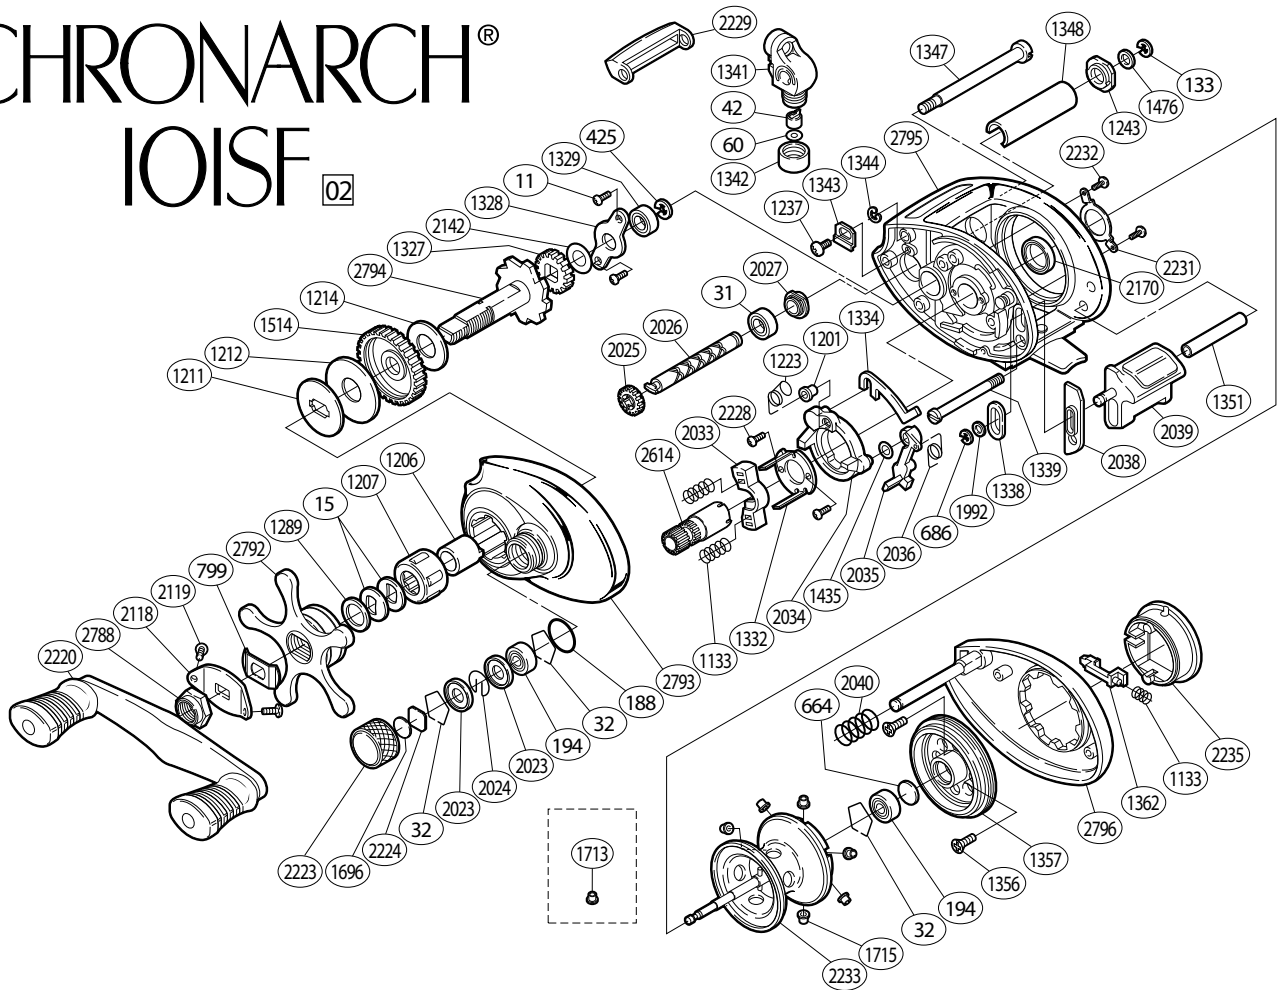

CHRONARCH® IOISF 02

Part No.	Description
BNT0011	Drive Shaft Retainer Screw
BNT0015	Drag Spring Washer
BNT0031	Ball Bearing
BNT0032	Bearing Retainer
BNT0042	Line Guide Pawl
BNT0060	Spacer (optional)
BNT0133	Worm Shaft Retainer
BNT0188	"O" Ring
BNT0194	Ball Bearing
BNT0425	"E" Lock
BNT0664	Spacer (B)
BNT0686	"E" Lock
BNT0799	Friction Washer
BNT1133	Yoke / Turnkey Pawl Spring
BNT1201	Retractor Spring Collar
BNT1206	Roller Clutch Inner Tube
BNT1207	Roller Clutch Bearing
BNT1211	Key Washer
BNT1212	Drag Washer (C)
BNT1214	Drag Washer (A)
BNT1223	Retractor Spring
BNT1237	Worm Bearing (A) Retainer Screw
BNT1243	Worm Bushing (B)
BNT1289	Star Drag Spacer
BNT1327	Idle Gear
BNT1328	Drive Shaft Retainer
BNT1329	Ball Bearing

Part No.	Description
BNT2035	Clutch Pawl
BNT2036	Clutch Pawl Spring
BNT2038	Clutch Bar Guide (B)
BNT2039	Quick-Fire II Clutch Bar
BNT2040	Right Side Plate Spring
BNT2118	Handle Nut Plate
BNT2119	Nut Plate Screw
BNT2142	Idle Gear (A) Spacer
BNT2170	Ball Bearing
BNT2220	Handle Assembly
BNT2223	Cast Control Cap
BNT2224	Spool Tension Spacer (A)
BNT2228	Clutch Cam Screw
BNT2229	Level Wind Protector
BNT2231	Bearing Retainer
BNT2232	Bearing Retainer Screw
BNT2233	Spool Assembly
BNT2235	Turnkey Dial
BNT2614	Pinion Gear
BNT2788	Handle Nut
BNT2792	Star Drag
BNT2793	Left Side Plate
BNT2794	Drive Shaft
BNT2795	One-Piece Frame
BNT2796	Right Side Plate
BNT1713	Brake Collar (green)