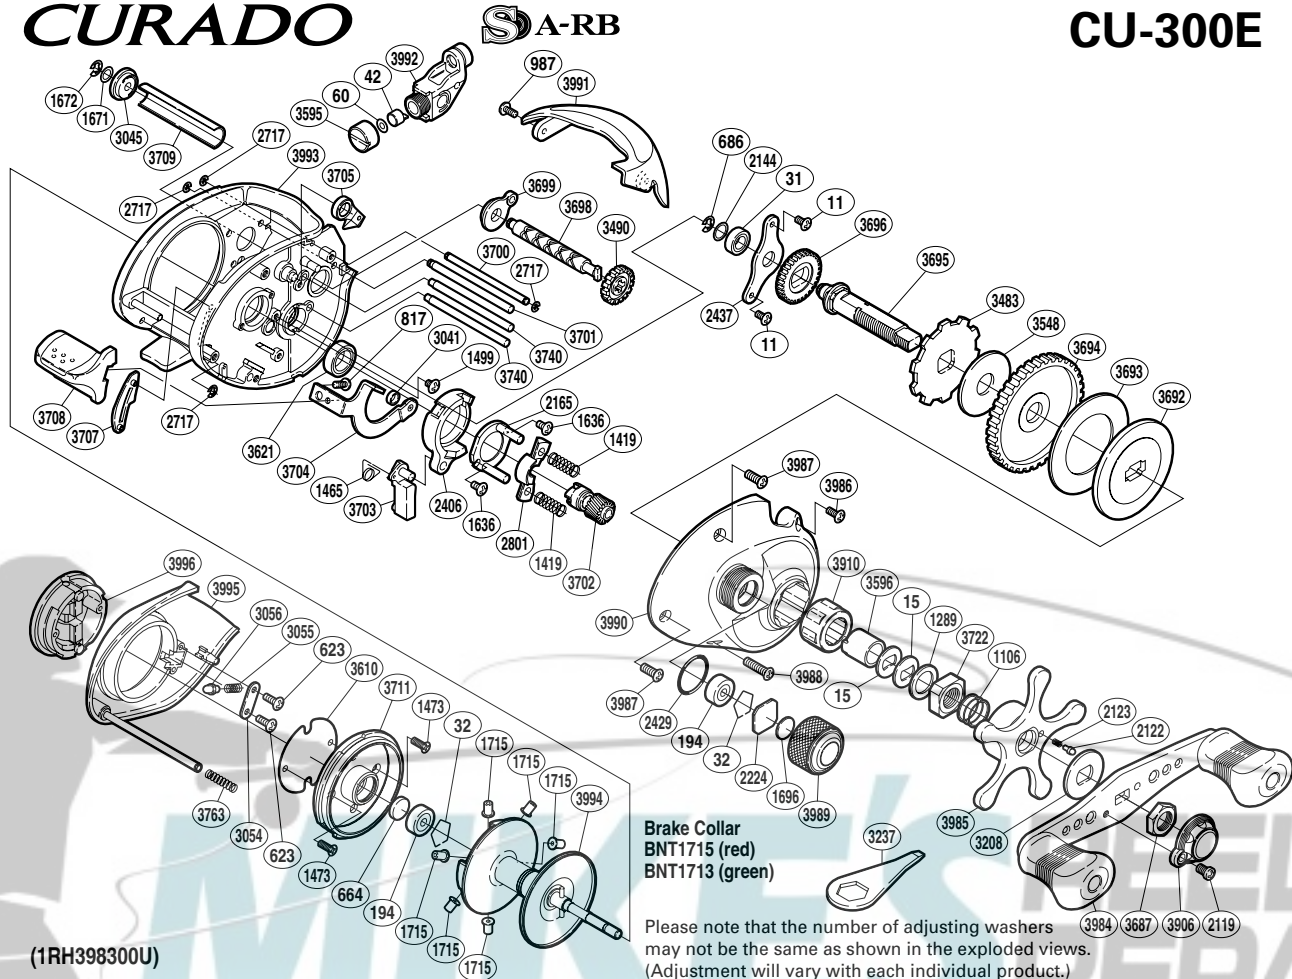

SHIMANO

CURADO

S A-RB

CU-300E

Part No.	Description	Part No.	Description	Part No.	Description
BNT0011	Screw	BNT2406	Clutch Cam	BNT3703	Clutch Pawl
BNT0015	Drag Spring Washer	BNT2429	O Ring	BNT3704	Clutch Plate
BNT0031	Ball Bearing	BNT2437	Drive Shaft Retainer	BNT3705	Anti-Reverse Pawl
BNT0032	Bearing Retainer	BNT2717	E Lock	BNT3707	Clutch Bar Guide B
BNT0042	Line Guide Pawl	BNT2801	Yoke	BNT3708	Quick-Fire II Clutch Bar
BNT0060	Spacer	BNT3041	Clutch Plate Shaft Support	BNT3709	Level Wind Guard
BNT0194	Ball Bearing	BNT3045	Worm Bushing B	BNT3711	Brake Case
BNT0623	Screw	BNT3054	Click Pin Retainer	BNT3722	Star Drag Nut
BNT0664	Spacer B	BNT3055	Click Spring	BNT3740	Stabilizer Bar
BNT0686	E Lock	BNT3056	Click Pin	BNT3763	Side Plate Spring
BNT0817	Screw	BNT3208	Star Drag Click Plate	BNT3906	Handle Retainer
BNT0987	Screw	BNT3483	Anti-Reverse Ratchet	BNT3910	Roller Clutch Bearing
BNT1106	Star Drag Spring	BNT3490	Idle Gear	BNT3984	Handle Assembly
BNT1289	Star Drag Spacer	BNT3548	Drag Washer	BNT3985	Star Drag
BNT1419	Yoke Spring	BNT3595	Pawl Cap	BNT3986	Screw
BNT1465	Clutch Pawl Spring	BNT3596	Roller Clutch Inner Tube	BNT3987	Screw
BNT1473	Screw	BNT3610	Brake Case Spacer	BNT3988	Screw
BNT1499	Screw	BNT3621	Ball Bearing	BNT3989	Cast Control Cap
BNT1636	Screw	BNT3687	Handle Nut	BNT3990	Right Side Plate
BNT1671	Washer	BNT3692	Key Washer	BNT3991	Thumb Rest
BNT1672	E Lock	BNT3693	Drag Washer	BNT3992	Line Guide
BNT1696	Cast Control Spacer	BNT3694	Drive Gear	BNT3993	One-Piece Frame
BNT1715	Brake Collar (red)	BNT3695	Drive Shaft	BNT3994	Spool Assembly
BNT2119	Screw	BNT3696	Idle Gear	BNT3995	Left Side Plate
BNT2122	Click Pin	BNT3698	Worm Shaft	BNT3996	Turnkey Dial
BNT2123	Click Spring	BNT3699	Worm Bushing A		
BNT2144	Washer	BNT3700	Line Guard		
BNT2165	Clutch Cam Retainer	BNT3701	Level Wind Guide	BNT1713	Brake Collar (green) (accessory)
BNT2224	Spool Tension Spacer	BNT3702	Pinion Gear	BNT3237	Wrench (accessory)