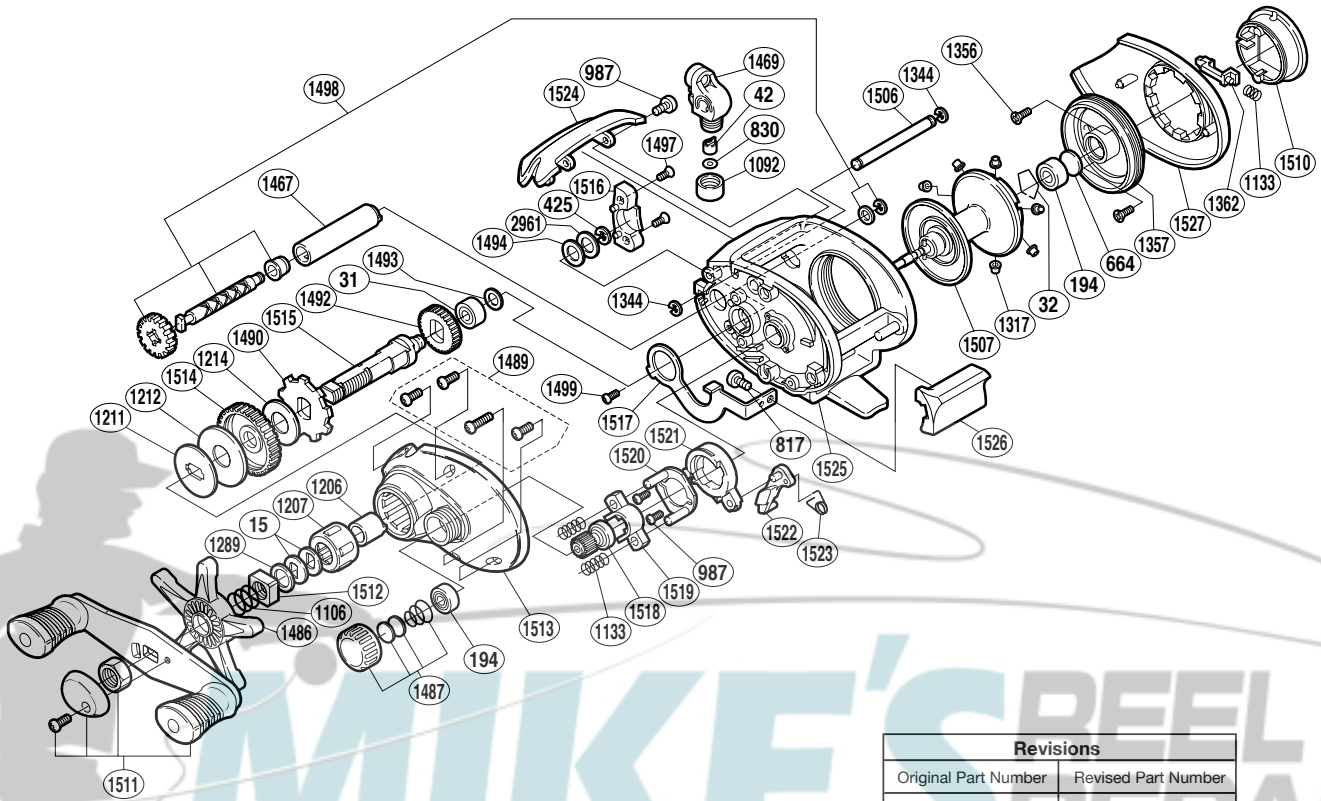

### CURADO

### CU-201B

Revisions	
Original Part Number	Revised Part Number
BNT 1495	BNT 2961

Part No.	Description	Part No.	Description	Part No.	Description
BNT0015	Drag Spring Washer	BNT1317	Brake Collars (red-6 pieces)	BNT1510	Turnkey Dial
BNT0031	Ball Bearing	BNT1344	"C" Lock	BNT1511	Handle Assembly
BNT0032	Bearing Retainer	BNT1356	Brake Case Retainer Screw	BNT1512	Star Drag Nut
BNT0042	Line Guide Pawl	BNT1357	Brake Case	BNT1513	Left Side Plate
BNT0194	Ball Bearing	BNT1362	Turnkey Pawl	BNT1514	Drive Gear
BNT0425	"E" Lock	BNT1467	Level Wind Guard	BNT1515	Drive Shaft
BNT0664	Spacer (B)	BNT1469	Line Guide	BNT1516	Drive Shaft Cover
BNT0817	Clutch Bar Screw	BNT1486	Star Drag	BNT1517	Clutch Plate
BNT0830	Spacer (optional)	BNT1487	Cast Control Cap Assembly	BNT1518	Pinion Gear
BNT0987	Multi Purpose Screw	BNT1489	Side Plate Screws	BNT1519	Yoke
BNT1092	Pawl Cap	BNT1490	Anti-Reverse Ratchet	BNT1520	Clutch Cam Retainer
BNT1106	Star Drag Spring	BNT1492	Idle Gear	BNT1521	Clutch Cam
BNT1133	Yoke / Turnkey Pawl Spring	BNT1493	Drive Gear Washer	BNT1522	Clutch Pawl
BNT1206	Roller Clutch Inner Tube	BNT1494	Drive Shaft Washer (B)	BNT1523	Clutch Pawl Spring
BNT1207	Roller Clutch Bearing	BNT1497	Drive Shaft Cover Screw	BNT1524	Thumb Rest
BNT1211	Key Washer	BNT1498	Worm Shaft Assembly	BNT1525	One-Piece Frame
BNT1212	Drag Washer (C)	BNT1499	Clutch Plate Screw	BNT1526	Quick-Fire II Clutch Bar
BNT1214	Drag Washer (A)	BNT1506	Line Guard	BNT1527	Right Side Plate
BNT1289	Star Drag Spacer	BNT1507	Spool Assembly	BNT2961	Drive Shaft Washer