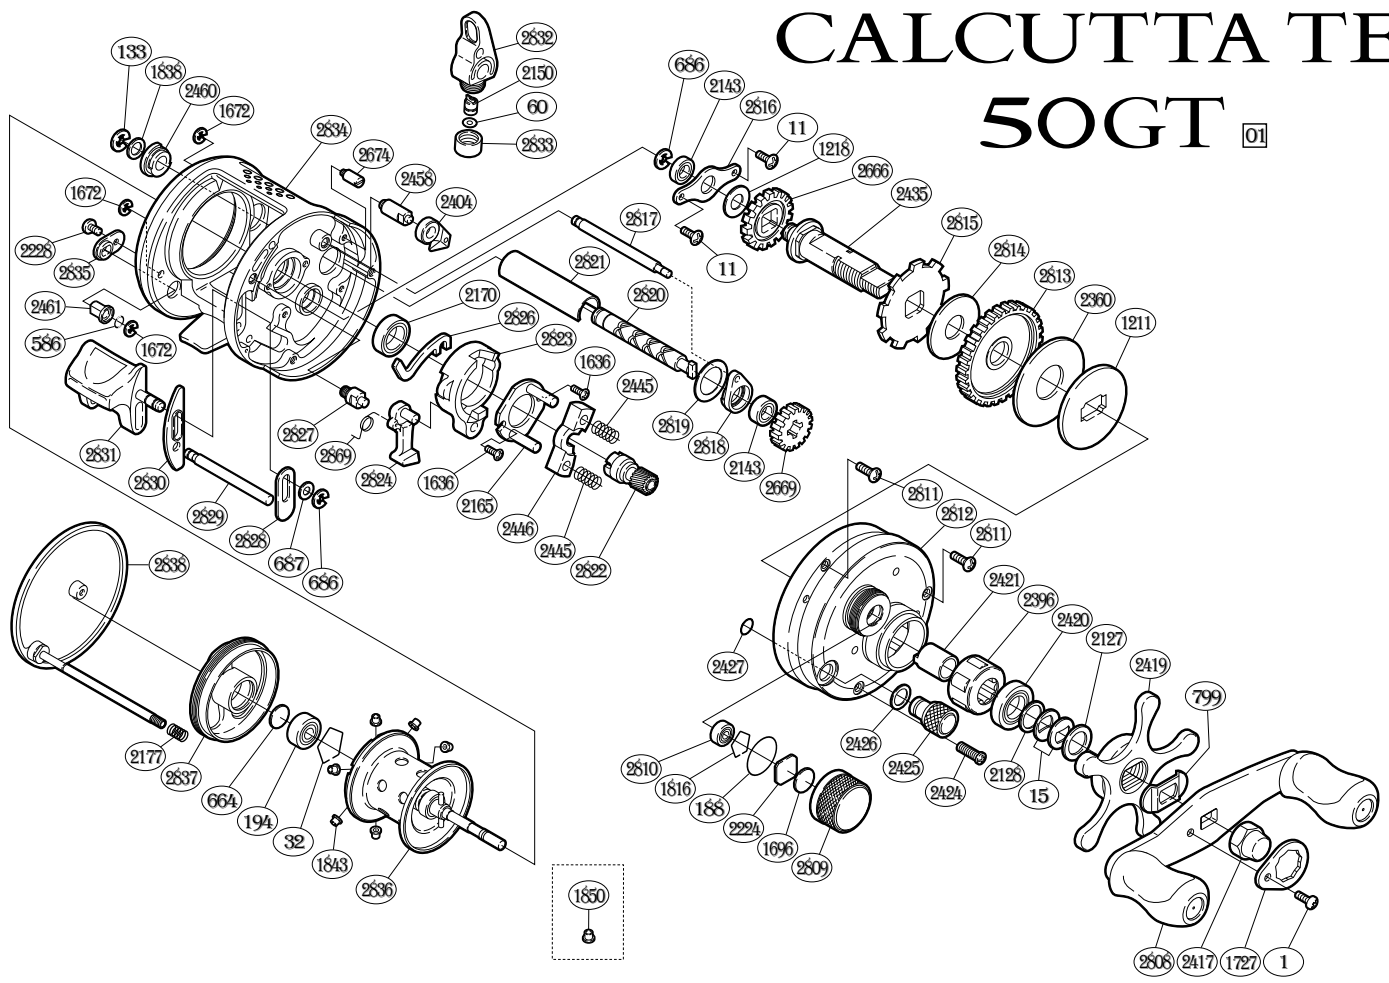

CALCUTTA TE 50GT 01

Part No.	Description
BNT0001	Handle Nut Plate Screw
BNT0011	Drive Shaft Retainer Screw
BNT0015	Drag Spring Washer
BNT0032	Bearing Retainer (B)
BNT0060	Spacer
BNT0133	Worm Shaft Retainer
BNT0188	"O" Ring
BNT0194	Ball Bearing
BNT0586	Bolt Retainer
BNT0664	Spacer (B)
BNT0686	"E" Lock
BNT0687	Spacer
BNT0799	Friction Washer
BNT1211	Key Washer
BNT1218	Idle Gear (A) Spacer
BNT1636	Clutch Cam Screw
BNT1672	"E" Lock
BNT1696	Cast Control Spacer (B)
BNT1727	Handle Nut Plate
BNT1816	Bearing Retainer (A)
BNT1838	Worm Shaft Washer (B)
BNT1843	Brake Collar (blue)
BNT2127	Star Drag Spacer
BNT2128	Bearing Washer
BNT2143	Ball Bearing
BNT2150	Line Guide Pawl
BNT2165	Clutch Cam Retainer
BNT2170	Ball Bearing

Part No.	Description
BNT2177	Left Side Plate Spring
BNT2224	Spool Tension Spacer (A)
BNT2228	Damper Guide Screw
BNT2360	Drag Washer (C)
BNT2396	Roller Clutch Bearing
BNT2404	Anti-Reverse Pawl
BNT2417	Handle Nut
BNT2419	Star Drag
BNT2420	Star Drag Bearing
BNT2421	Roller Clutch Inner Tube
BNT2424	Right Side Plate Screw (long)
BNT2425	Side Plate Open Nut
BNT2426	Open Nut Washer
BNT2427	"O" Ring
BNT2435	Drive Shaft
BNT2445	Yoke Spring
BNT2446	Yoke
BNT2458	Anti-Reverse Pawl Pin
BNT2460	Worm Bushing (B)
BNT2461	Damper (A)
BNT2666	Idle Gear (A)
BNT2669	Idle Gear (C)
BNT2674	Pawl Stop
BNT2808	Handle Assembly
BNT2809	Cast Control Cap
BNT2810	Ball Bearing
BNT2811	Right Side Plate Screw (short)
BNT2812	Right Side Plate