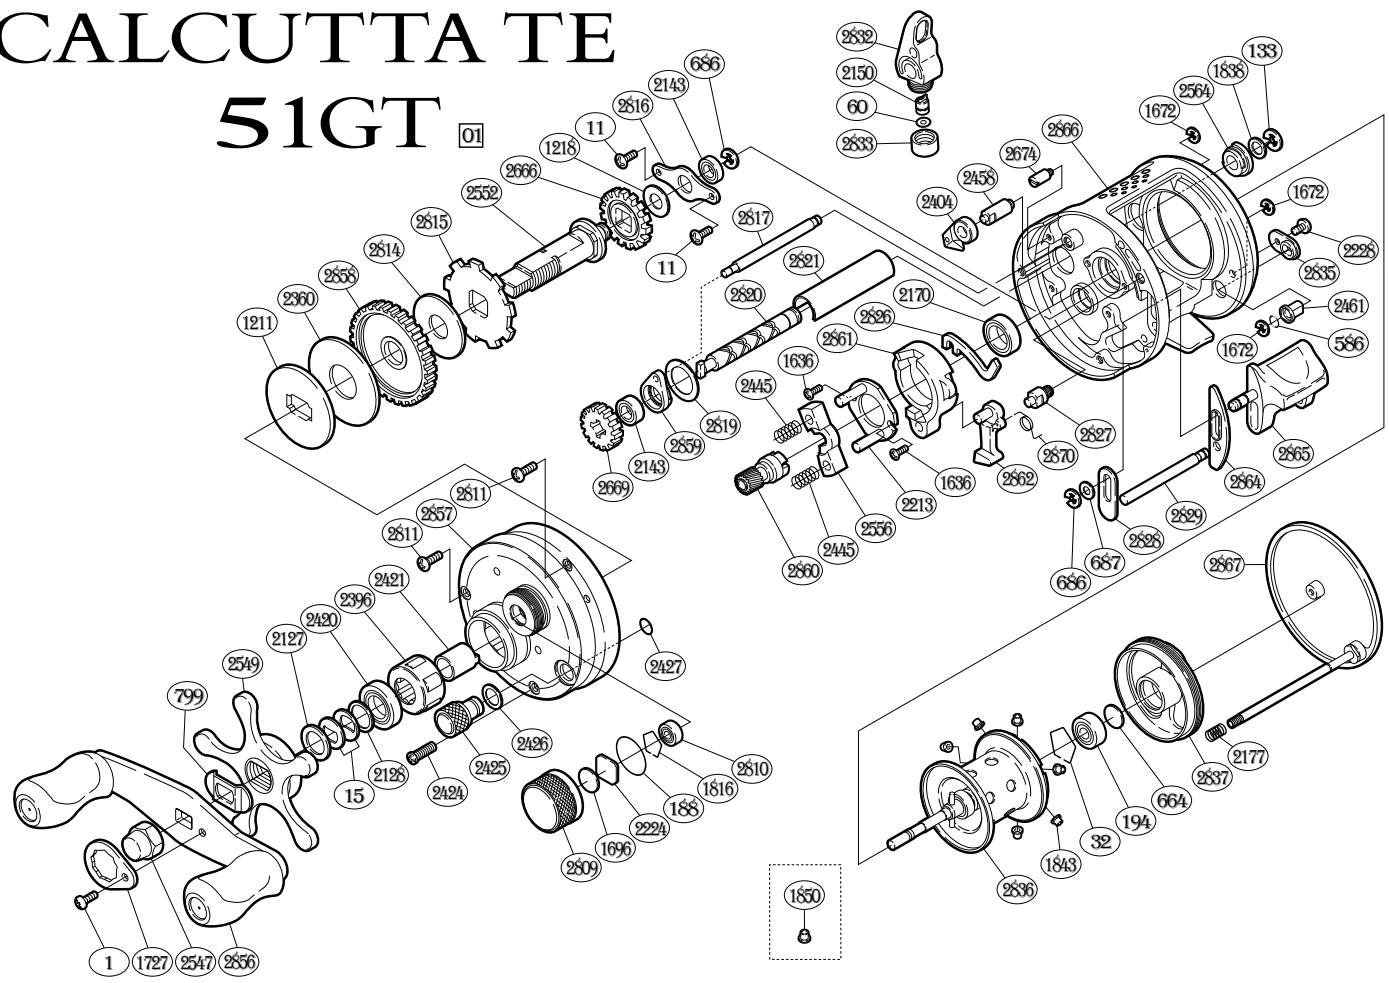

CALCUTTA TE 51GT 01

Part No.	Description
BNT0001	Handle Nut Plate Screw
BNT0011	Drive Shaft Retainer Screw
BNT0015	Drag Spring Washer
BNT0032	Bearing Retainer (B)
BNT0060	Spacer
BNT0133	Worm Shaft Retainer
BNT0188	"O" Ring
BNT0194	Ball Bearing
BNT0586	Bolt Retainer
BNT0664	Spacer (B)
BNT0686	"E" Lock
BNT0687	Spacer
BNT0799	Friction Washer
BNT1211	Key Washer
BNT1218	Idle Gear (A) Spacer
BNT1636	Clutch Cam Screw
BNT1672	"E" Lock
BNT1696	Cast Control Spacer (B)
BNT1727	Handle Nut Plate
BNT1816	Bearing Retainer (A)
BNT1838	Worm Shaft Washer (B)
BNT1843	Brake Collar (blue)
BNT2127	Star Drag Spacer
BNT2128	Bearing Washer
BNT2143	Ball Bearing
BNT2150	Line Guide Pawl
BNT2170	Ball Bearing
BNT2177	Right Side Plate Spring

Part No.	Description
BNT2213	Clutch Cam Retainer
BNT2224	Spool Tension Spacer (A)
BNT2228	Damper Guide Screw
BNT2360	Drag Washer (C)
BNT2396	Roller Clutch Bearing
BNT2404	Anti-Reverse Pawl
BNT2420	Star Drag Bearing
BNT2421	Roller Clutch Inner Tube
BNT2424	Left Side Plate Screw (long)
BNT2425	Side Plate Open Nut
BNT2426	Open Nut Washer
BNT2427	"O" Ring
BNT2445	Yoke Spring
BNT2458	Anti-Reverse Pawl Pin
BNT2461	Damper (A)
BNT2547	Handle Nut
BNT2549	Star Drag
BNT2552	Drive Shaft
BNT2556	Yoke
BNT2564	Worm Bushing (B)
BNT2666	Idle Gear (A)
BNT2669	Idle Gear (C)
BNT2674	Pawl Stop
BNT2809	Cast Control Cap
BNT2810	Ball Bearing
BNT2811	Left Side Plate Screw (short)
BNT2814	Drag Washer (A)
BNT2815	Anti-Reverse Ratchet