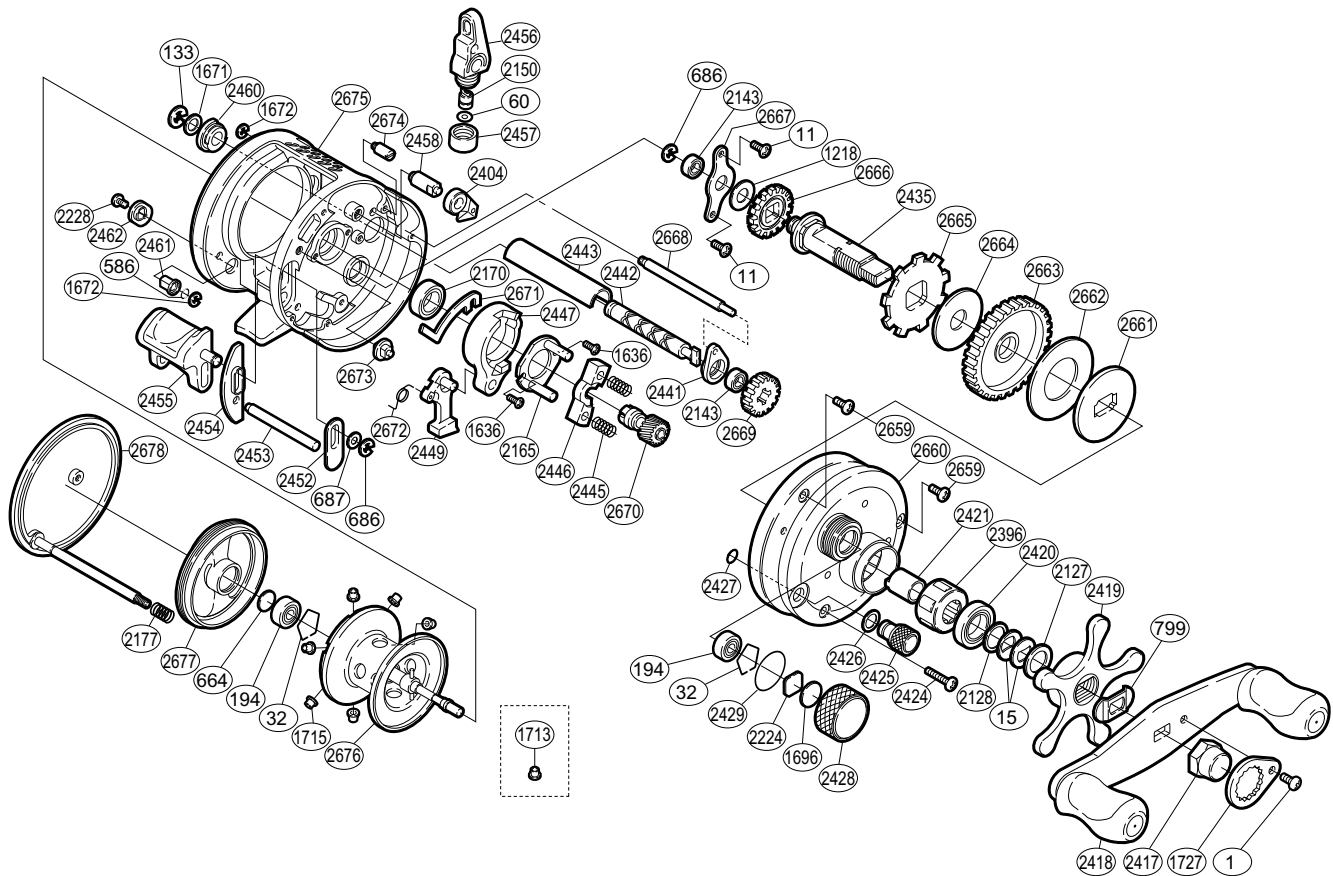

## CTE-100GT

Part No.	Description	Part No.	Description	Part No.	Description
BNT0001	Handle Nut Plate Screw	BNT2228	Damper Guide Screw	BNT2457	Pawl Cap
BNT0011	Drive Shaft Retainer Screw	BNT2396	Roller Clutch Bearing	BNT2458	Anti-Reverse Pawl Pin
BNT0015	Drag Spring Washer	BNT2404	Anti-Reverse Pawl	BNT2460	Worm Bushing (B)
BNT0032	Bearing Retainer	BNT2417	Handle Nut	BNT2461	Damper (A)
BNT0060	Spacer (optional)	BNT2418	Handle Assembly	BNT2462	Damper Guide
BNT0133	Worm Shaft Retainer	BNT2419	Star Drag	BNT2659	Right Side Plate Screw (short)
BNT0194	Ball Bearing	BNT2420	Star Drag Bearing	BNT2660	Right Side Plate
BNT0586	Bolt Retainer	BNT2421	Roller Clutch Inner Tube	BNT2661	Key Washer
BNT0664	Spacer (B)	BNT2424	Right Side Plate Screw (long)	BNT2662	Drag Washer (C)
BNT0686	"E" Lock	BNT2425	Side Plate Open Nut	BNT2663	Drive Gear
BNT0687	Spacer	BNT2426	Open Nut Washer	BNT2664	Drag Washer (A)
BNT0799	Friction Washer	BNT2427	"O" Ring	BNT2665	Anti-Reverse Ratchet
BNT1218	Idle Gear (A) Spacer	BNT2428	Cast Control Cap	BNT2666	Idle Gear (A)
BNT1636	Clutch Cam Screw	BNT2429	"O" Ring	BNT2667	Drive Shaft Retainer
BNT1671	Worm Shaft Washer (B)	BNT2435	Drive Shaft	BNT2668	Level Wind Guide
BNT1672	"E" Lock	BNT2441	Worm Bushing (A)	BNT2669	Idle Gear (C)
BNT1696	Cast Control Spacer (B)	BNT2442	Worm Shaft	BNT2670	Pinion Gear
BNT1715	Brake Collar (red)	BNT2443	Level Wind Guard	BNT2671	Clutch Plate
BNT1727	Handle Nut Plate	BNT2445	Yoke Spring	BNT2672	Clutch Pawl Spring
BNT2127	Star Drag Spacer	BNT2446	Yoke	BNT2673	Set Pin
BNT2128	Bearing Washer	BNT2447	Clutch Cam	BNT2674	Pawl Stop
BNT2143	Ball Bearing	BNT2449	Clutch Pawl	BNT2675	One-Piece Frame
BNT2150	Line Guide Pawl	BNT2452	Clutch Bar Guide (A)	BNT2676	Spool Assembly
BNT2165	Clutch Cam Retainer	BNT2453	Clutch Bar Support	BNT2677	Brake Case
BNT2170	Ball Bearing	BNT2454	Clutch Bar Guide (B)	BNT2678	Left Side Plate
BNT2177	Left Side Plate Spring	BNT2455	Quick-Fire II Clutch Bar		
BNT2224	Spool Tension Spacer (A)	BNT2456	Line Guide	BNT1713	Brake Collar (green)