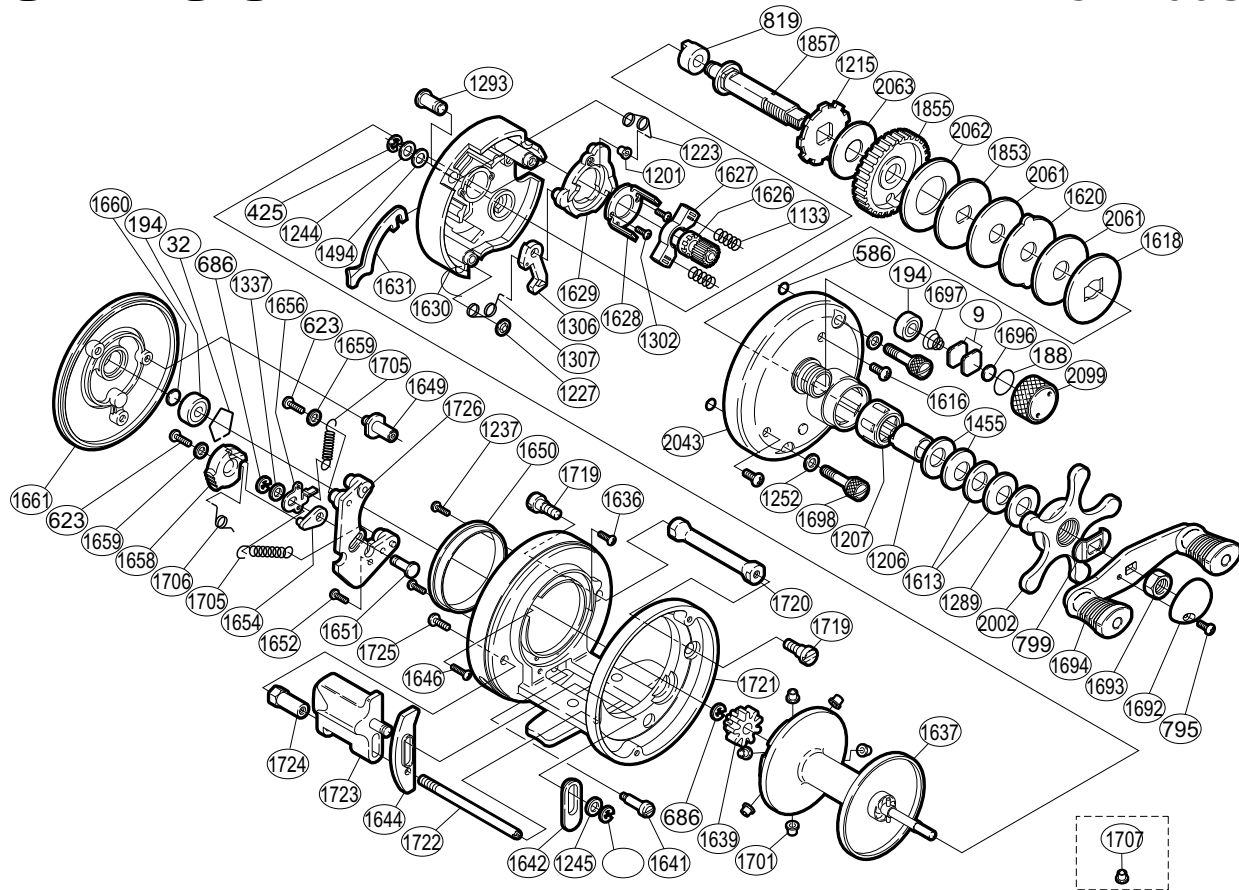

SHIMANO®

CALCUTTA®

CT-400S

Part No.	Description	Part No.	Description	Part No.	Description
BNT0009	Cast Control Spacer (A)	BNT1494	Drive Shaft Washer (B)	BNT1693	Handle Nut
BNT0032	Bearing Retainer	BNT1613	Drag Spring Washer (L)	BNT1694	Handle Assembly
BNT0188	"O" Ring	BNT1616	Right Side Plate Screw	BNT1696	Cast Control Spacer (B)
BNT0194	Ball Bearing	BNT1618	Key Washer (C)	BNT1697	Spool Tension Spring
BNT0425	"E" Lock	BNT1620	Eared Washer	BNT1698	Right Side Plate Bolt
BNT0586	Bolt Retainer	BNT1626	Pinion Gear	BNT1701	Brake Collar (gray)
BNT0623	Multi-Purpose Screw	BNT1627	Yoke	BNT1705	Click Spring
BNT0686	"E" Lock	BNT1628	Clutch Cam Retainer	BNT1706	Click Switch Spring
BNT0795	Handle Nut Plate Screw	BNT1629	Clutch Cam	BNT1719	Front Crossbar Screw
BNT0799	Friction Washer	BNT1630	Set Plate	BNT1720	Front Crossbar
BNT0819	Drive Shaft Bushing	BNT1631	Clutch Plate	BNT1721	Forged One-Piece Frame Assembly
BNT1133	Yoke Spring	BNT1636	Left Side Plate Screw (short)	BNT1722	Clutch Bar Support
BNT1201	Retractor Spring Collar	BNT1637	Spool Assembly	BNT1723	Quick-Fire II Clutch Bar
BNT1206	Roller Clutch Inner Tube	BNT1639	Idle Gear (A) / Click Gear	BNT1724	Clutch Bar Support Sleeve
BNT1207	Roller Clutch Bearing	BNT1641	Left Side Plate Bolt	BNT1725	Sleeve Screw
BNT1215	Anti-Reverse Ratchet	BNT1642	Clutch Bar Guide (A)	BNT1726	Click Plate
BNT1223	Retractor Spring	BNT1644	Clutch Bar Guide (B)	BNT1853	Key Washer (A)
BNT1227	Clutch Pawl Spring Retainer	BNT1646	Left Side Plate Screw (long)	BNT1855	Drive Gear
BNT1237	Brake Ring Screw	BNT1649	Idle Gear Shaft	BNT1857	Drive Shaft
BNT1244	Drive Shaft Spacer	BNT1650	Brake Ring	BNT2002	Star Drag
BNT1245	Clutch Bar Support Spacer	BNT1651	Click Shaft	BNT2043	Right Side Plate
BNT1252	Right Side Plate Bolt Washer	BNT1652	Click Plate Screw	BNT2061	Drag Washer (C-G)
BNT1289	Star Drag Spacer	BNT1654	Click Link	BNT2062	Drag Washer (B-G)
BNT1293	Retractor Spring Pin	BNT1656	Click Pawl	BNT2063	Drag Washer (A-G)
BNT1302	Clutch Cam Screw	BNT1658	Click Switch	BNT2099	Cast Control Cap
BNT1306	Clutch Pawl	BNT1659	Lock Washer		
BNT1307	Clutch Pawl Spring	BNT1660	Spacer (B)		
BNT1337	Spacer	BNT1661	Left Side Plate		
BNT1455	Drag Spring Washer (H)	BNT1692	Handle Nut Plate	BNT1707	Brake Collar (clear)