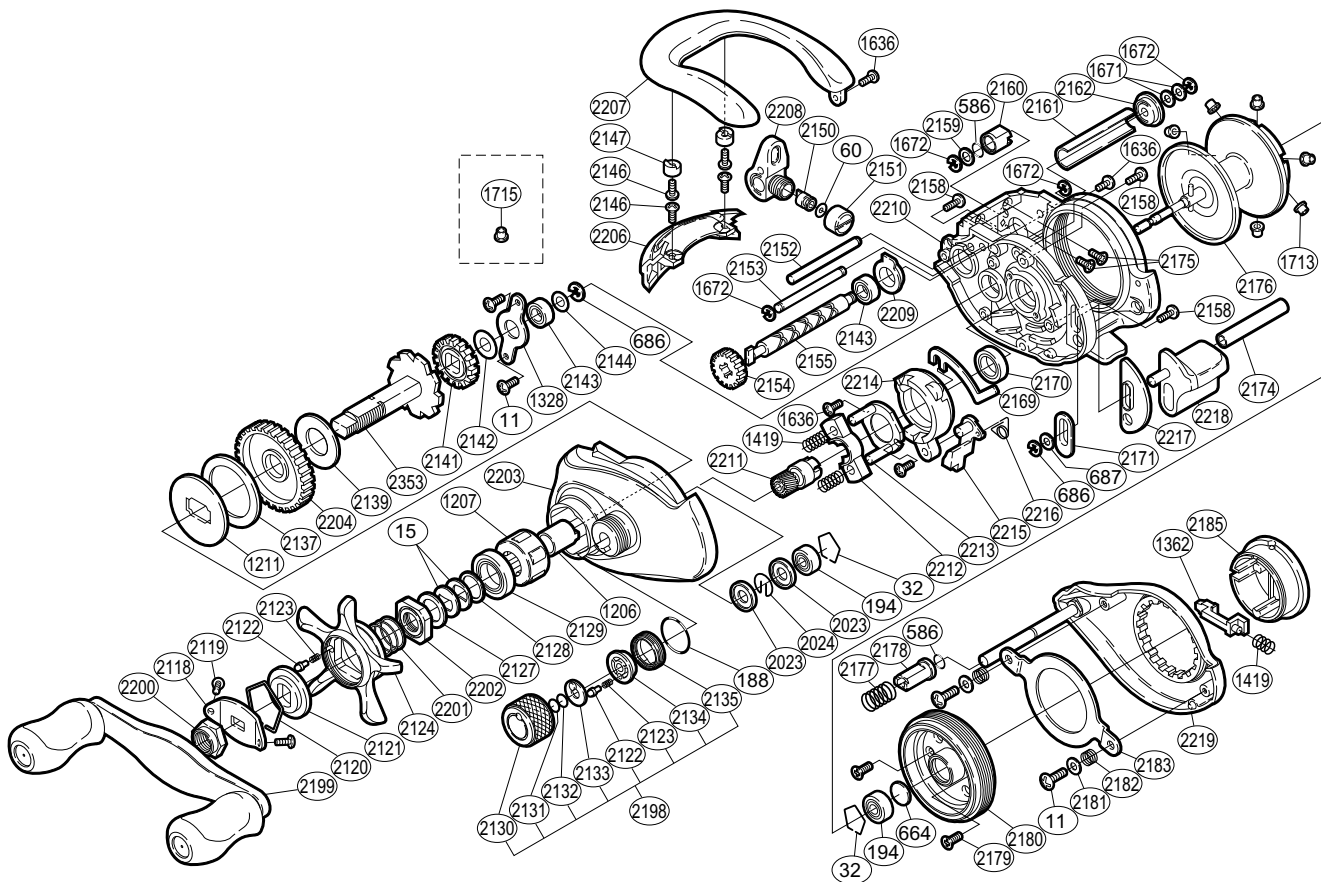

SHIMANO®

CALAIS®

CL-201-5

Part No.	Description	Part No.	Description	Part No.	Description
BNT0011	Multi-Purpose Screw (A)	BNT2130	Cast Control Cap	BNT2178	Damper (A)
BNT0015	Drag Spring Washer	BNT2131	Spool Tension Spacer (B)	BNT2179	Brake Case Screw
BNT0032	Bearing Retainer	BNT2132	Spool Tension Spacer (A)	BNT2180	Brake Case
BNT0060	Spacer (optional)	BNT2133	Cast Control Click Plate	BNT2181	Brake Case Ring Washer
BNT0188	iOi Ring	BNT2134	Click Pin Holder	BNT2182	Brake Case Ring Spring
BNT0194	Ball Bearing	BNT2135	Cast Control Click Holder	BNT2183	Brake Case Ring
BNT0586	Friction Ring	BNT2137	Drag Washer (C)	BNT2185	Turnkey Dial
BNT0664	Spacer (B)	BNT2139	Drag Washer (A)	BNT2198	Cast Control Cap Assembly
BNT0686	iEi Lock	BNT2141	Idle Gear (A)	BNT2199	Handle Assembly
BNT0687	Spacer	BNT2142	Idle Gear (A) Spacer	BNT2200	Handle Nut
BNT1206	Roller Clutch Inner Tube	BNT2143	Ball Bearing	BNT2201	Star Drag Spring
BNT1207	Roller Clutch Bearing	BNT2144	Drive Shaft Washer	BNT2202	Star Drag Nut
BNT1211	Key Washer	BNT2146	Line Guard Screw	BNT2203	Left Side Plate
BNT1328	Drive Shaft Retainer	BNT2147	Line Guard Screw Cover	BNT2204	Drive Gear
BNT1362	Turnkey Pawl	BNT2150	Line Guide Pawl	BNT2206	Level Wind Protector
BNT1419	Yoke Spring	BNT2151	Pawl Cap	BNT2207	Thumb Rest
BNT1636	Multi-Purpose Screw (B)	BNT2152	Level Wind Guide	BNT2208	Line Guide
BNT1671	Worm Shaft Washer	BNT2153	Line Guard (C)	BNT2209	Worm Bushing (A)
BNT1672	iEi Lock	BNT2154	Idle Gear (C)	BNT2210	One-Piece Frame
BNT1713	Brake Collar (green)	BNT2155	Worm Shaft	BNT2211	Pinion Gear
BNT2023	Spool Shaft Clip Holder	BNT2158	Left Side Plate Screw	BNT2212	Yoke
BNT2024	Spool Shaft Clip	BNT2159	Damper Washer	BNT2213	Clutch Cam Retainer
BNT2118	Handle Nut Plate	BNT2160	Damper (B)	BNT2214	Clutch Cam
BNT2119	Nut Plate Screw	BNT2161	Level Wind Guard	BNT2215	Clutch Pawl
BNT2120	Click Plate Retainer	BNT2162	Worm Bushing (B)	BNT2216	Clutch Pawl Spring
BNT2121	Star Drag Click Plate	BNT2169	Clutch Plate	BNT2217	Clutch Bar Guide (B)
BNT2122	Click Pin	BNT2170	Ball Bearing	BNT2218	Quick-Fire II Clutch Bar
BNT2123	Click Spring	BNT2171	Clutch Bar Guide (A)	BNT2219	Right Side Plate
BNT2124	Star Drag	BNT2174	Clutch Bar Support	BNT2353	Drive Shaft
BNT2127	Star Drag Spacer	BNT2175	Thumb Rest Screw		
BNT2128	Bearing Washer	BNT2176	Spool Assembly		
BNT2129	Star Drag Bearing	BNT2177	Right Side Plate Spring	BNT1715	Brake Collar (red)