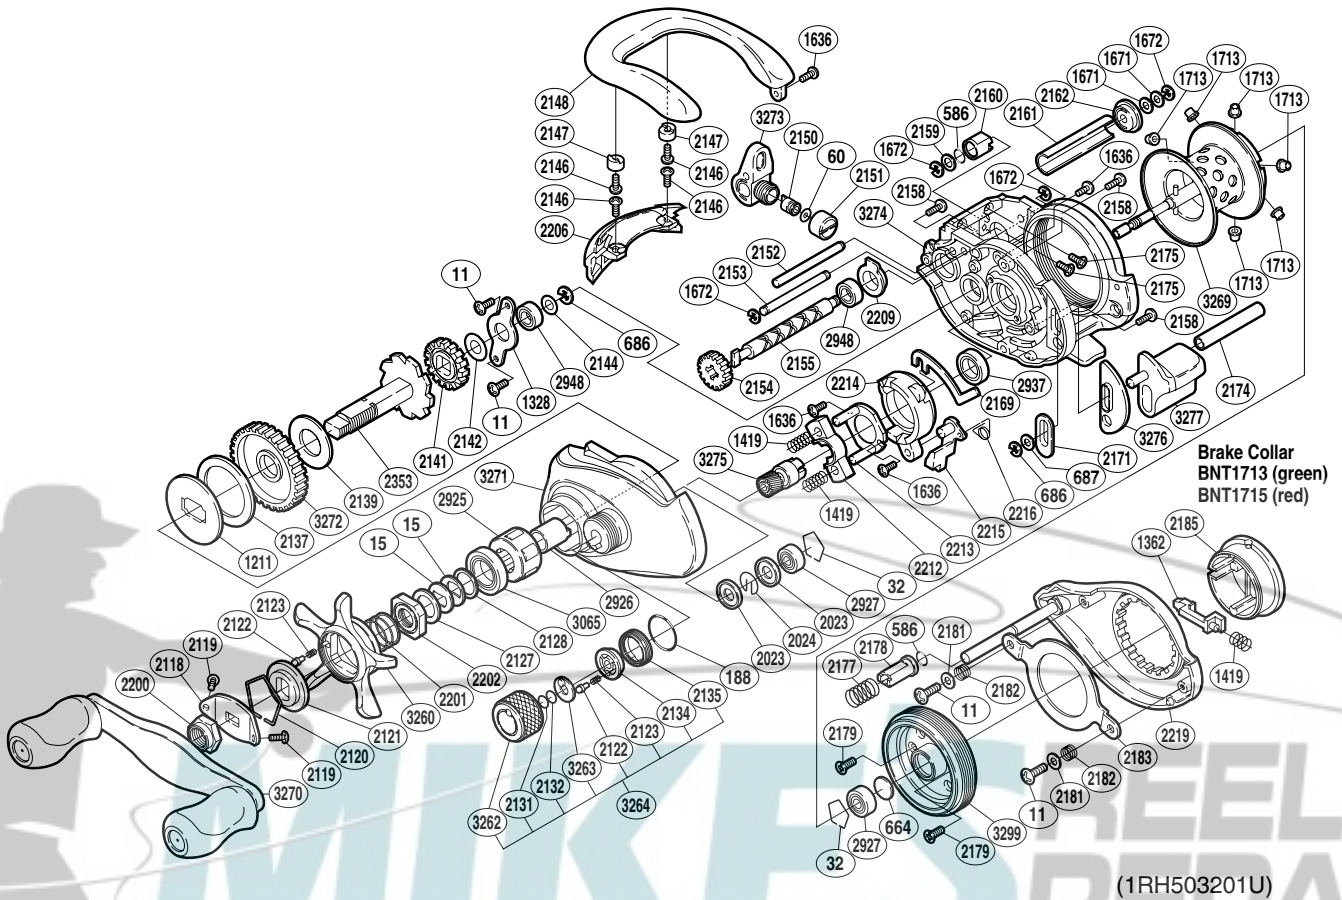

SHIMANO®

CALAIS

CL-201A

Part No.	Description	Part No.	Description	Part No.	Description
BNT0011	Screw	BNT2139	Drag Washer A	BNT2207	Thumb Rest
BNT0015	Drag Spring Washer	BNT2141	Idle Gear A	BNT2209	Worm Bushing A
BNT0032	Bearing Retainer	BNT2142	Idle Gear A Spacer	BNT2212	Yoke
BNT0060	Spacer	BNT2144	Washer	BNT2213	Clutch Cam Retainer
BNT0188	O Ring	BNT2146	Screw	BNT2214	Clutch Cam
BNT0586	O Ring	BNT2147	Line Guard Screw Cover	BNT2215	Clutch Pawl
BNT0664	Spacer B	BNT2150	Line Guide Pawl	BNT2216	Clutch Pawl Spring
BNT0686	E Lock	BNT2151	Pawl Cap	BNT2219	Right Side Plate
BNT0687	Spacer	BNT2152	Level Wind Guide	BNT2353	Drive Shaft
BNT1211	Key Washer	BNT2153	Line Guard C	BNT2925	Roller Clutch Bearing
BNT1328	Drive Shaft Retainer	BNT2154	Idle Gear C	BNT2926	Roller Clutch Inner Tube
BNT1362	Turnkey Pawl	BNT2155	Worm Shaft	BNT2927	Ball Bearing
BNT1419	Yoke Spring	BNT2158	Screw	BNT2937	Ball Bearing
BNT1636	Screw	BNT2159	Washer	BNT2948	Ball Bearing
BNT1671	Washer	BNT2160	Damper B	BNT3065	Star Drag Bearing
BNT1672	E Lock	BNT2161	Level Wind Guard	BNT3260	Star Drag
BNT1713	Brake Collar (green)	BNT2162	Worm Bushing B	BNT3262	Cast Control Cap
BNT2023	Spool Shaft Clip Holder	BNT2169	Clutch Plate	BNT3263	Cast Control Click Plate
BNT2024	Spool Shaft Clip	BNT2171	Clutch Bar Guide A	BNT3264	Cast Control Cap Assembly
BNT2118	Handle Nut Plate	BNT2174	Clutch Bar Support	BNT3269	Spool Assembly
BNT2119	Screw	BNT2175	Screw	BNT3270	Handle Assembly
BNT2120	Click Plate Retainer	BNT2177	Damper Spring	BNT3271	Left Side Plate
BNT2121	Star Drag Click Plate	BNT2178	Damper A	BNT3272	Drive Gear
BNT2122	Click Pin	BNT2179	Screw	BNT3273	Line Guide
BNT2123	Click Spring	BNT2181	Washer	BNT3274	One-Piece Frame
BNT2127	Star Drag Spacer	BNT2182	Brake Case Ring Spring	BNT3275	Pinion Gear
BNT2128	Bearing Washer	BNT2183	Brake Case Ring	BNT3276	Clutch Bar Guide B
BNT2131	Spool Tension Spacer B	BNT2185	Turnkey Dial	BNT3277	Quick-Fire II Clutch Bar
BNT2132	Spool Tension Spacer A	BNT2200	Handle Nut	BNT3299	Brake Case
BNT2134	Click Pin Holder	BNT2201	Star Drag Spring		
BNT2135	Cast Control Click Holder	BNT2202	Star Drag Nut		
BNT2137	Drag Washer C	BNT2206	Level Wind Protector	BNT1715	Brake Collar (red)