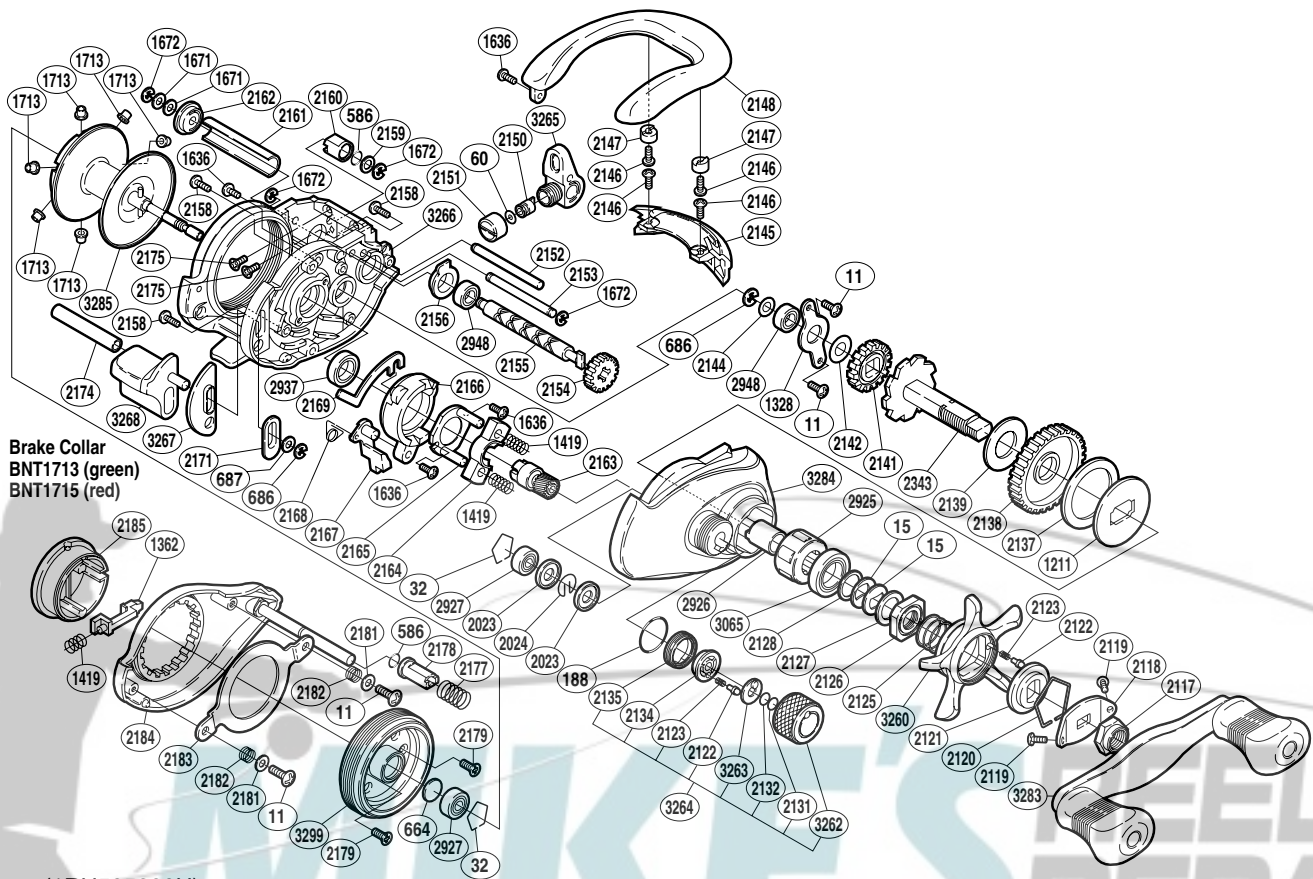

## CL-200ASV

Brake Collar  
BNT1713 (green)  
BNT1715 (red)

(1RH505200U)

Part No.	Description	Part No.	Description	Part No.	Description
BNT0011	Screw	BNT2134	Click Pin Holder	BNT2174	Clutch Bar Support
BNT0015	Drag Spring Washer	BNT2135	Cast Control Click Holder	BNT2175	Screw
BNT0032	Bearing Retainer	BNT2137	Drag Washer C	BNT2177	Damper Spring
BNT0060	Spacer	BNT2138	Drive Gear	BNT2178	Damper A
BNT0188	O Ring	BNT2139	Drag Washer A	BNT2179	Screw
BNT0586	O Ring	BNT2141	Idle Gear A	BNT2181	Washer
BNT0664	Spacer B	BNT2142	Idle Gear A Spacer	BNT2182	Brake Case Ring Spring
BNT0686	E Lock	BNT2144	Washer	BNT2183	Brake Case Ring
BNT0687	Spacer	BNT2145	Level Wind Protector	BNT2184	Left Side Plate
BNT1211	Key Washer	BNT2146	Screw	BNT2185	Turnkey Dial
BNT1328	Drive Shaft Retainer	BNT2147	Line Guard Screw Cover	BNT2343	Drive Shaft
BNT1362	Turnkey Pawl	BNT2148	Thumb Rest	BNT2925	Roller Clutch Bearing
BNT1419	Yoke Spring	BNT2150	Line Guide Pawl	BNT2926	Roller Clutch Inner Tube
BNT1636	Screw	BNT2151	Pawl Cap	BNT2927	Ball Bearing
BNT1671	Washer	BNT2152	Level Wind Guide	BNT2937	Ball Bearing
BNT1672	E Lock	BNT2153	Line Guard C	BNT2948	Ball Bearing
BNT1713	Brake Collar (green)	BNT2154	Idle Gear C	BNT3065	Star Drag Bearing
BNT2023	Spool Shaft Clip Holder	BNT2155	Worm Shaft	BNT3260	Star Drag
BNT2024	Spool Shaft Clip	BNT2156	Worm Bushing A	BNT3262	Cast Control Cap
BNT2117	Handle Nut	BNT2158	Screw	BNT3263	Cast Control Click Plate
BNT2118	Handle Nut Plate	BNT2159	Washer	BNT3264	Cast Control Cap Assembly
BNT2119	Screw	BNT2160	Damper B	BNT3265	Line Guide
BNT2120	Click Plate Retainer	BNT2161	Level Wind Guard	BNT3266	One-Piece Frame
BNT2121	Star Drag Click Plate	BNT2162	Worm Bushing B	BNT3267	Clutch Bar Guide B
BNT2122	Click Pin	BNT2163	Pinion Gear	BNT3268	Quick-Fire II Clutch Bar
BNT2123	Click Spring	BNT2164	Yoke	BNT3283	Handle Assembly
BNT2125	Star Drag Spring	BNT2165	Clutch Cam Retainer	BNT3284	Right Side Plate
BNT2126	Star Drag Nut	BNT2166	Clutch Cam	BNT3285	Spool Assembly
BNT2127	Star Drag Spacer	BNT2167	Clutch Pawl	BNT3299	Brake Case
BNT2128	Bearing Washer	BNT2168	Clutch Pawl Spring		
BNT2131	Spool Tension Spacer B	BNT2169	Clutch Plate		
BNT2132	Spool Tension Spacer A	BNT2171	Clutch Bar Guide A	BNT1715	Brake Collar (red)