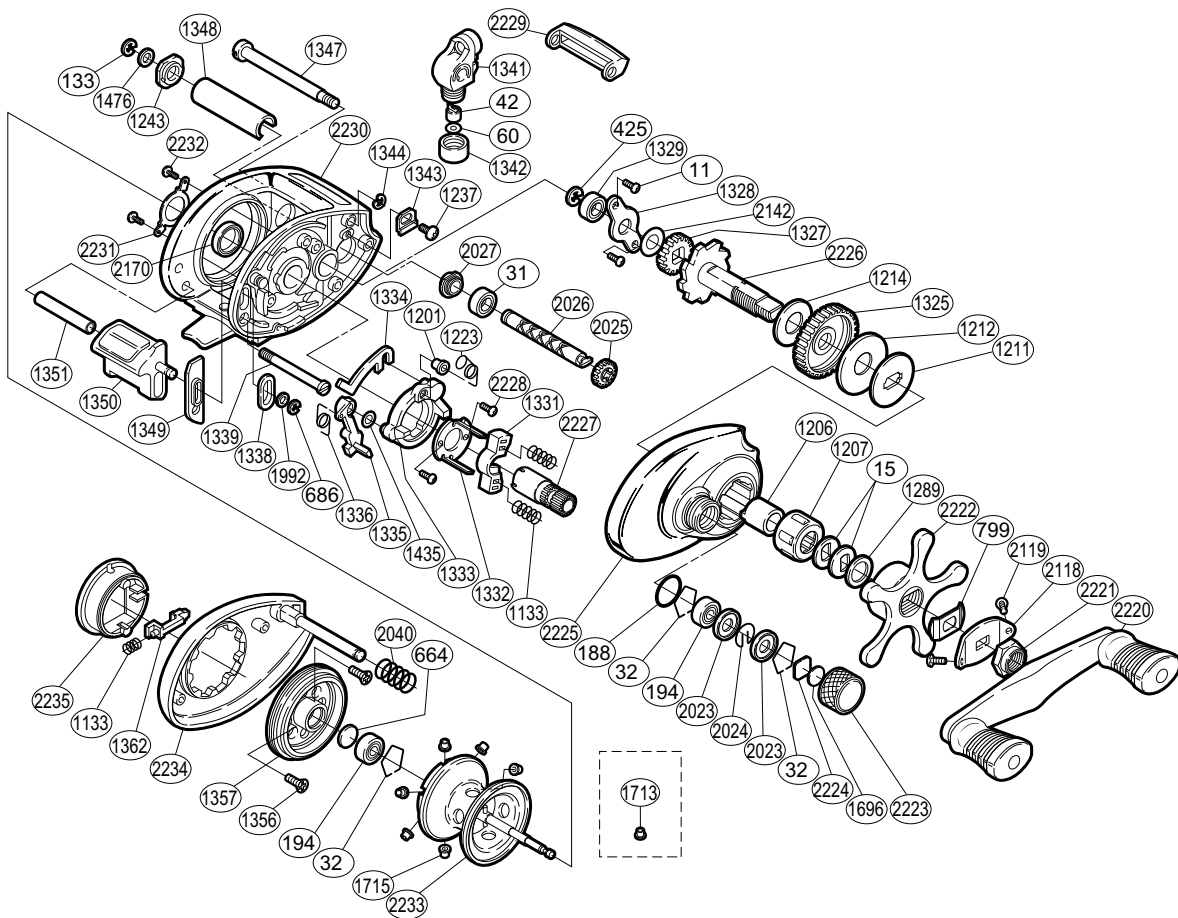

SHIMANO®

CHRONARCH®

CH-100SF

Part No.	Description	Part No.	Description	Part No.	Description
BNT0011	Drive Shaft Retainer Screw	BNT1329	Ball Bearing	BNT2024	Spool Shaft Clip
BNT0015	Drag Spring Washer	BNT1331	Yoke	BNT2025	Idle Gear (C)
BNT0031	Ball Bearing	BNT1332	Clutch Cam Retainer	BNT2026	Worm Shaft
BNT0032	Bearing Retainer	BNT1333	Clutch Cam	BNT2027	Worm Bushing (A)
BNT0042	Line Guide Pawl	BNT1334	Clutch Plate	BNT2040	Left Side Plate Spring
BNT0060	Spacer (optional)	BNT1335	Clutch Pawl	BNT2118	Handle Nut Plate
BNT0133	Worm Shaft Retainer	BNT1336	Clutch Pawl Spring	BNT2119	Nut Plate Screw
BNT0188	"O" Ring	BNT1338	Clutch Bar Guide (A)	BNT2142	Idle Gear (A) Spacer
BNT0194	Ball Bearing	BNT1339	Clutch Bar Bolt	BNT2170	Ball Bearing
BNT0425	"E" Lock	BNT1341	Line Guide	BNT2220	Handle Assembly
BNT0664	Spacer (B)	BNT1342	Pawl Cap	BNT2221	Handle Nut
BNT0686	"E" Lock	BNT1343	Worm Bearing (A) Retainer	BNT2222	Star Drag
BNT0799	Friction Washer	BNT1344	"C" Lock	BNT2223	Cast Control Cap
BNT1133	Yoke / Turnkey Pawl Spring	BNT1347	Level Wind Guide	BNT2224	Spool Tension Spacer (A)
BNT1201	Retractor Spring Collar	BNT1348	Level Wind Guard	BNT2225	Right Side Plate
BNT1206	Roller Clutch Inner Tube	BNT1349	Clutch Bar Guide (B)	BNT2226	Drive Shaft
BNT1207	Roller Clutch Bearing	BNT1350	Quick-Fire II Clutch Bar	BNT2227	Pinion Gear
BNT1211	Key Washer	BNT1351	Clutch Bar Support	BNT2228	Clutch Cam Screw
BNT1212	Drag Washer (C)	BNT1356	Brake Case Retainer Screw	BNT2229	Level Wind Protector
BNT1214	Drag Washer (A)	BNT1357	Brake Case	BNT2230	One-Piece Frame
BNT1223	Retractor Spring	BNT1362	Turnkey Pawl	BNT2231	Bearing Retainer
BNT1237	Worm Bearing (A) Retainer Screw	BNT1435	Clutch Pawl Spacer	BNT2232	Bearing Retainer Screw
BNT1243	Worm Bushing (B)	BNT1476	Worm Shaft Spacer	BNT2233	Spool Assembly
BNT1289	Star Drag Spacer	BNT1696	Cast Control Spacer (B)	BNT2234	Left Side Plate
BNT1325	Drive Gear	BNT1715	Brake Collar (red)	BNT2235	Turnkey Dial
BNT1327	Idle Gear	BNT1992	Spacer (B)		
BNT1328	Drive Shaft Retainer	BNT2023	Spool Shaft Clip Holder	BNT1713	Brake Collar (green)