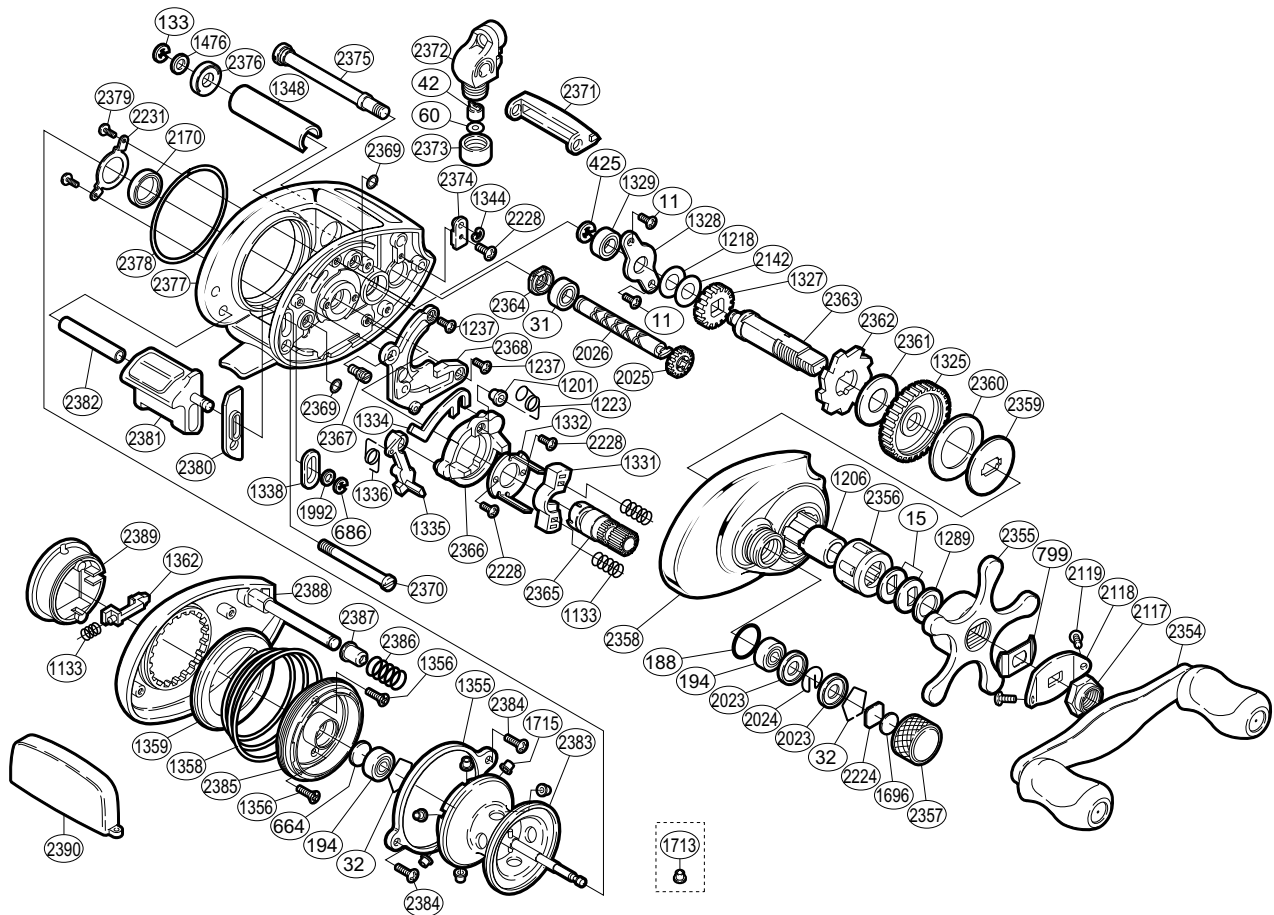

SHIMANO®

CHRONARCH®

CH-100MG

Part No.	Description	Part No.	Description	Part No.	Description
BNT0011	Drive Shaft Retainer Screw	BNT1348	Level Wind Guard	BNT2363	Drive Shaft
BNT0015	Drag Spring Washer	BNT1355	Brake Case Ring	BNT2364	Worm Bushing (A)
BNT0031	Ball Bearing	BNT1356	Brake Case Retainer Screw	BNT2365	Pinion Gear
BNT0032	Bearing Retainer	BNT1358	Brake Case Spring	BNT2366	Clutch Cam
BNT0042	Line Guide Pawl	BNT1359	Spring Spacer	BNT2367	Retractor Spring Pin
BNT0060	Spacer (optional)	BNT1362	Turnkey Pawl	BNT2368	Clutch Guard
BNT0133	Worm Shaft Retainer	BNT1476	Worm Shaft Spacer	BNT2369	Spacer
BNT0188	"O" Ring	BNT1696	Cast Control Spacer (B)	BNT2370	Clutch Bar Bolt
BNT0194	Ball Bearing	BNT1715	Brake Collar (red)	BNT2371	Level Wind Protector
BNT0425	"E" Lock	BNT1992	Spacer (B)	BNT2372	Line Guide
BNT0664	Spacer (B)	BNT2023	Spool Shaft Clip Holder	BNT2373	Pawl Cap
BNT0686	"E" Lock	BNT2024	Spool Shaft Clip	BNT2374	Worm Bearing (A) Retainer
BNT0799	Friction Washer	BNT2025	Idle Gear (C)	BNT2375	Level Wind Guide
BNT1133	Yoke / Turnkey Pawl Spring	BNT2026	Worm Shaft	BNT2376	Worm Bushing (B)
BNT1201	Retractor Spring Collar	BNT2117	Handle Nut	BNT2377	One-Piece Frame
BNT1206	Roller Clutch Inner Tube	BNT2118	Handle Nut Plate	BNT2378	Anti-Thrust Washer
BNT1218	Idle Gear (A) Spacer	BNT2119	Nut Plate Screw	BNT2379	Bearing Retainer Screw
BNT1223	Retractor Spring	BNT2142	Idle Gear (A) Spacer	BNT2380	Clutch Bar Guide (B)
BNT1237	Clutch Guard Screw	BNT2170	Ball Bearing	BNT2381	Quick-Fire II Clutch Bar
BNT1289	Star Drag Spacer	BNT2224	Spool Tension Spacer (A)	BNT2382	Clutch Bar Support
BNT1325	Drive Gear	BNT2228	Multi-Purpose Screw	BNT2383	Spool Assembly
BNT1327	Idle Gear (A)	BNT2231	Bearing Retainer	BNT2384	Brake Case Ring Screw
BNT1328	Drive Shaft Retainer	BNT2354	Handle Assembly	BNT2385	Brake Case
BNT1329	Ball Bearing	BNT2355	Star Drag	BNT2386	Left Side Plate Spring
BNT1331	Yoke	BNT2356	Roller Clutch Bearing	BNT2387	Damper (A)
BNT1332	Clutch Cam Retainer	BNT2357	Cast Control Cap	BNT2388	Left Side Plate
BNT1334	Clutch Plate	BNT2358	Right Side Plate	BNT2389	Turnkey Dial
BNT1335	Clutch Pawl	BNT2359	Key Washer		
BNT1336	Clutch Pawl Spring	BNT2360	Drag Washer (C)		
BNT1338	Clutch Bar Guide (A)	BNT2361	Drag Washer (A)	BNT1713	Brake Collar (green)
BNT1344	"C" Lock	BNT2362	Anti-Reverse Ratchet	2390	Plastic Wrench