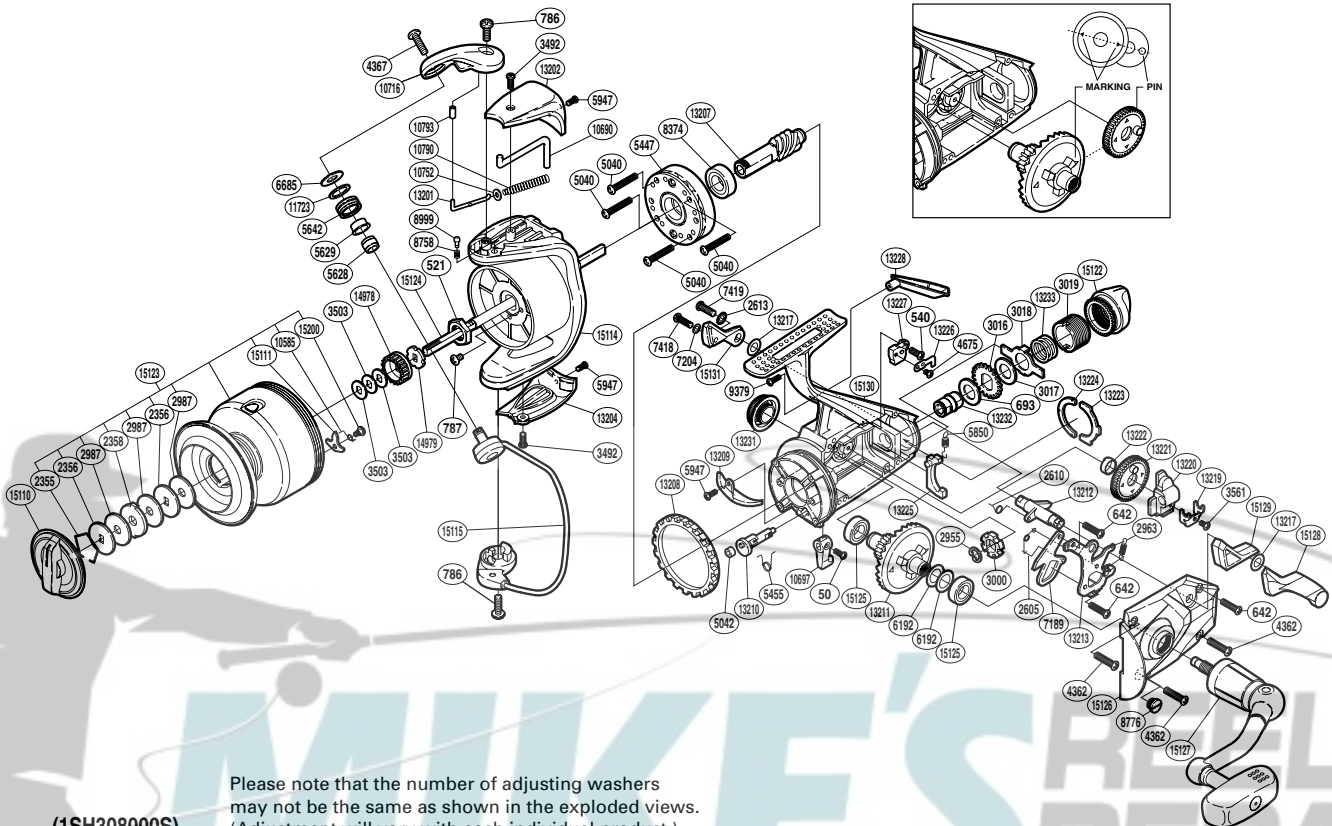

SHIMANO

BAITRUNNER

BTR-8000OC

(1SH308000S)

Please note that the number of adjusting washers may not be the same as shown in the exploded views. (Adjustment will vary with each individual product.)

Part No.	Description	Part No.	Description	Part No.	Description
RD 0050	Screw	RD 5629	Line Roller Bushing	RD13213	Clutch Plate Assembly
RD 0521	Rotor Nut	RD 5642	Line Roller	RD13217	Spacer
RD 0540	Screw	RD 5850	BaitRunner Pawl Spring	RD13219	Oscillating Slider Retainer
RD 0642	Screw	RD 5947	Screw	RD13220	Oscillating Slider
RD 0693	Free Spool Tension Washer	RD 6192	Washer	RD13221	Oscillating Gear
RD 0786	Screw	RD 6685	Line Roller Washer	RD13222	Oscillating Gear Bushing
RD 0787	Screw	RD 7189	Clutch Pawl	RD13223	Dial Retainer
RD 2355	Drag Washers Retainer	RD 7204	Lock Washer	RD13224	Dial Retainer B
RD 2356	Key Washer	RD 7418	Screw	RD13225	BaitRunner Pawl
RD 2358	Eared Washer	RD 7419	Screw	RD13226	Dial Click
RD 2605	Clutch Pawl Spring	RD 8374	Ball Bearing	RD13227	BaitRunner Pawl Guide
RD 2610	Clutch Spring	RD 8758	Click Spring	RD13228	Body I.D. Plate
RD 2613	Lock Washer	RD 8776	Oil Cap	RD13231	Handle Screw Cap
RD 2955	C Lock	RD 8999	Click Pin	RD13232	Free Spool Tension Shaft
RD 2963	BaitRunner Click Spring	RD 9379	Screw	RD13233	Free Spool Tension Spring
RD 2987	Drag Washer	RD10585	Click Spring	RD14978	Spool Support A
RD 3000	BaitRunner Ratchet	RD10690	Bail Trip Lever	RD14979	Spool Support B
RD 3016	Click Gear	RD10697	Anti-Reverse Lever	RD15110	Drag Knob
RD 3017	Free Spool Tension Washer	RD10716	Bail Arm	RD15111	Drag Click
RD 3018	Eared Washer	RD10752	Spring Guide A Support	RD15114	Rotor
RD 3019	Free Spool Tension Screw	RD10790	Bail Spring	RD15115	Bail Assembly
RD 3492	Screw	RD10793	Bail Arm Collar	RD15122	BaitRunner Tension Dial
RD 3503	Spool Washer	RD11723	Line Roller Spacer	RD15123	Spool Assembly
RD 3561	Screw	RD13201	Bail Spring Guide A	RD15124	Main Shaft
RD 4362	Screw	RD13202	Bail Spring Cover	RD15125	Ball Bearing
RD 4367	Screw	RD13204	Bail Hold Support Guard	RD15126	Side Cover
RD 4675	Screw	RD13207	Pinion Gear	RD15127	Handle Assembly
RD 5040	Screw	RD13208	Friction Ring	RD15128	BaitRunner Lever Arm L
RD 5042	Anti-Reverse Cam Ring	RD13209	Bail Trip Strike	RD15129	BaitRunner Lever Bridge
RD 5447	Roller Clutch Assembly	RD13210	Anti-Reverse Cam	RD15130	Body
RD 5455	Anti-Reverse Cam Spring	RD13211	Drive Gear	RD15131	BaitRunner Lever Arm R
RD 5628	Line Roller Collar	RD13212	BaitRunner Lever Shaft	RD15200	Screw