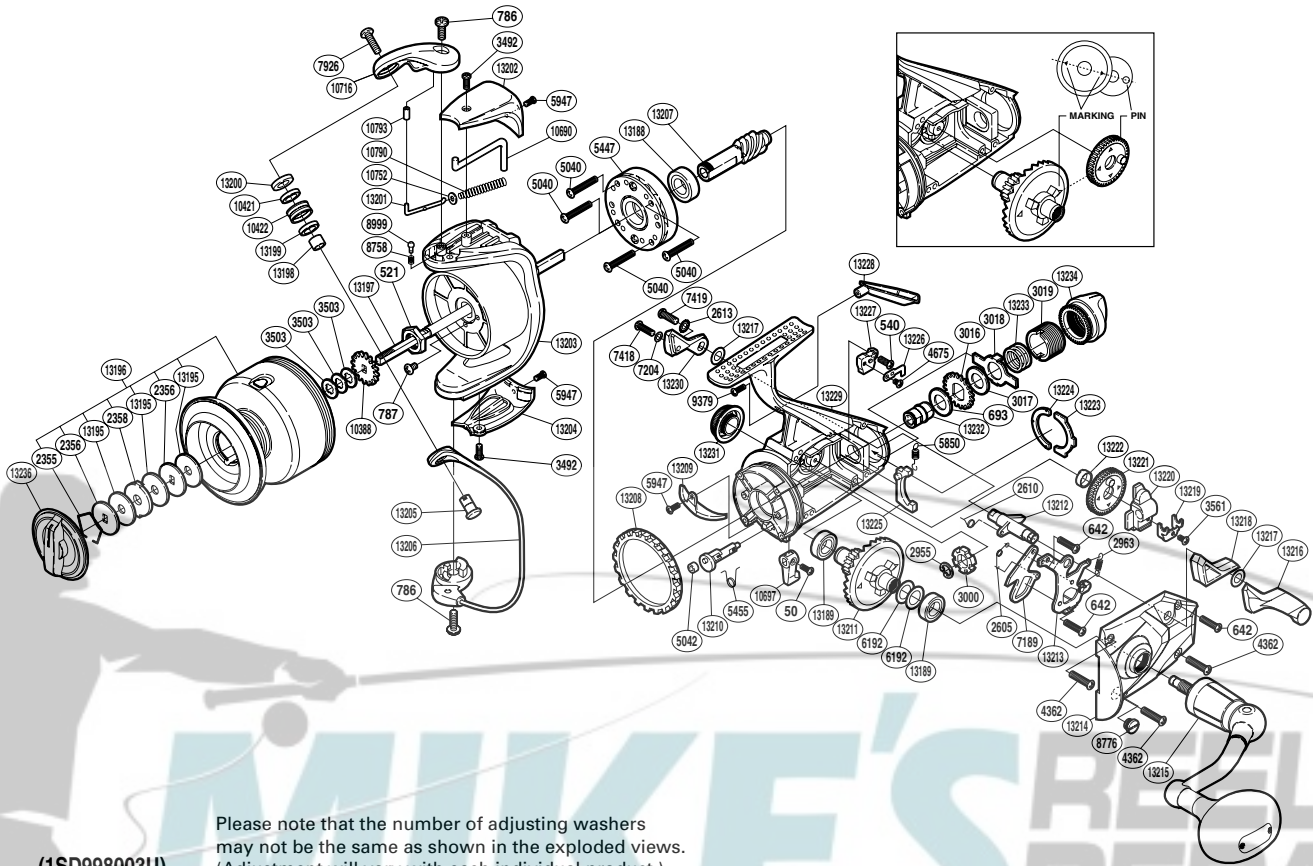

SHIMANO

BAITRUNNER SA-RB

BTR-8000D

(1SD998003U)

Please note that the number of adjusting washers may not be the same as shown in the exploded views. (Adjustment will vary with each individual product.)

Part No.	Description	Part No.	Description	Part No.	Description
RD 0050	Screw	RD 6192	Washer	RD13205	Line Roller Support
RD 0521	Rotor Nut	RD 7189	Clutch Pawl	RD13206	Bail Assembly
RD 0540	Screw	RD 7204	Lock Washer	RD13207	Pinion Gear
RD 0642	Screw	RD 7418	Screw	RD13208	Friction Ring
RD 0693	Free Spool Tension Washer	RD 7419	Screw	RD13209	Bail Trip Strike
RD 0786	Screw	RD 7926	Screw	RD13210	Anti-Reverse Cam
RD 0787	Screw	RD 8758	Click Spring	RD13211	Drive Gear
RD 2355	Drag Washers Retainer	RD 8776	Oil Cap	RD13212	BaitRunner Lever Shaft
RD 2356	Key Washer	RD 8999	Click Pin	RD13213	Clutch Plate Assembly
RD 2358	Eared Washer	RD 9379	Screw	RD13214	Side Cover
RD 2605	Clutch Pawl Spring	RD10388	Spool Support	RD13215	Handle Assembly
RD 2610	Clutch Spring	RD10421	Line Roller Collar	RD13216	BaitRunner Lever Arm L
RD 2613	Lock Washer	RD10422	Line Roller	RD13217	Spacer
RD 2955	C Lock	RD10690	Bail Trip Lever	RD13218	BaitRunner Lever Bridge
RD 2963	BaitRunner Click Spring	RD10697	Anti-Reverse Lever	RD13219	Oscillating Slider Retainer
RD 3000	BaitRunner Ratchet	RD10716	Bail Arm	RD13220	Oscillating Slider
RD 3016	Click Gear	RD10752	Spring Guide A Support	RD13221	Oscillating Gear
RD 3017	Free Spool Tension Washer	RD10790	Bail Spring	RD13222	Oscillating Gear Bushing
RD 3018	Eared Washer	RD10793	Bail Arm Collar	RD13223	Dial Retainer
RD 3019	Free Spool Tension Screw	RD13188	Ball Bearing	RD13224	Dial Retainer B
RD 3492	Screw	RD13189	Ball Bearing	RD13225	BaitRunner Pawl
RD 3503	Spool Washer	RD13195	Drag Washer	RD13226	Dial Click
RD 3561	Screw	RD13196	Spool Assembly	RD13227	BaitRunner Pawl Guide
RD 4362	Screw	RD13197	Main Shaft	RD13228	Body I.D. Plate
RD 4675	Screw	RD13198	Line Roller Spacer	RD13229	Body
RD 5040	Screw	RD13199	Line Roller Collar B	RD13230	BaitRunner Lever Arm R
RD 5042	Anti-Reverse Cam Ring	RD13200	Washer	RD13231	Handle Screw Cap
RD 5447	Roller Clutch Assembly	RD13201	Bail Spring Guide A	RD13232	Free Spool Tension Shaft
RD 5455	Anti-Reverse Cam Spring	RD13202	Bail Spring Cover	RD13233	Free Spool Tension Spring
RD 5850	BaitRunner Pawl Spring	RD13203	Rotor	RD13234	BaitRunner Tension Dial
RD 5947	Screw	RD13204	Bail Hold Support Guard	RD13236	Drag Knob