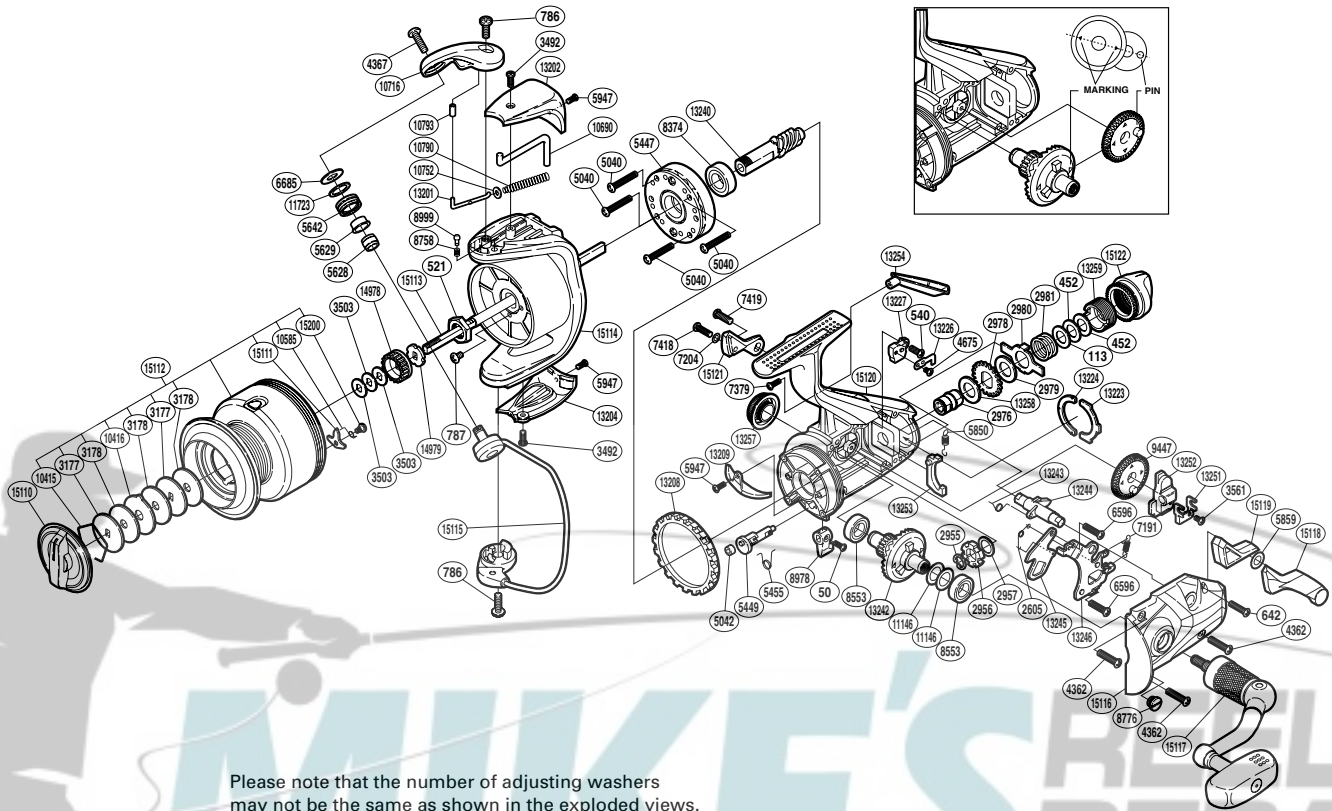

## BTR-6000OC

(1SH306000S)

Please note that the number of adjusting washers may not be the same as shown in the exploded views. (Adjustment will vary with each individual product.)

Part No.	Description	Part No.	Description	Part No.	Description
RD 0050	Screw	RD 5850	BaitRunner Pawl Spring	RD13224	Dial Retainer B
RD 0113	Washer	RD 5859	Spacer	RD13226	Dial Click
RD 0452	Washer	RD 5947	Screw	RD13227	BaitRunner Pawl Guide
RD 0521	Rotor Nut	RD 6596	Screw	RD13240	Pinion Gear
RD 0540	Screw	RD 6685	Line Roller Washer	RD13242	Drive Gear
RD 0642	Screw	RD 7191	BaitRunner Click Spring	RD13243	Clutch Spring
RD 0786	Screw	RD 7204	Lock Washer	RD13244	BaitRunner Lever Shaft
RD 0787	Screw	RD 7418	Screw	RD13245	Clutch Pawl
RD 2605	Clutch Pawl Spring	RD 7419	Screw	RD13246	Clutch Plate Assembly
RD 2955	C Lock	RD 8374	Ball Bearing	RD13251	Oscillating Slider Retainer
RD 2956	BaitRunner Ratchet	RD 8553	Ball Bearing	RD13252	Oscillating Slider
RD 2957	Spacer	RD 8758	Click Spring	RD13253	BaitRunner Pawl
RD 2976	Free Spool Tension Shaft	RD 8776	Oil Cap	RD13254	Body I.D. Plate
RD 2978	Click Gear	RD 8978	Anti-Reverse Lever	RD13257	Handle Screw Cap
RD 2979	Free Spool Tension Washer	RD 8999	Click Pin	RD13258	Free Spool Tension Washer
RD 2980	Eared Washer	RD 9379	Screw	RD13259	Free Spool Tension Screw
RD 2981	Free Spool Tension Spring	RD 9447	Oscillating Gear	RD14978	Spool Support A
RD 3177	Key Washer	RD10415	Drag Washers Retainer	RD14979	Spool Support B
RD 3178	Drag Washer	RD10416	Eared Washer	RD15110	Drag Knob
RD 3492	Screw	RD10585	Click Spring	RD15111	Drag Click
RD 3503	Spool Washer	RD10690	Bail Trip Lever	RD15112	Spool Assembly
RD 3561	Screw	RD10716	Bail Arm	RD15113	Main Shaft
RD 4362	Screw	RD10752	Spring Guide A Support	RD15114	Rotor
RD 4367	Screw	RD10790	Bail Spring	RD15115	Bail Assembly
RD 4675	Screw	RD10793	Bail Arm Collar	RD15116	Side Cover
RD 5040	Screw	RD11146	Washer	RD15117	Handle Assembly
RD 5042	Anti-Reverse Cam Ring	RD11723	Line Roller Spacer	RD15118	BaitRunner Lever Arm L
RD 5447	Roller Clutch Assembly	RD13201	Bail Spring Guide A	RD15119	BaitRunner Lever Bridge
RD 5449	Anti-Reverse Cam	RD13202	Bail Spring Cover	RD15120	Body
RD 5455	Anti-Reverse Cam Spring	RD13204	Bail Hold Support Guard	RD15121	BaitRunner Lever Arm R
RD 5628	Line Roller Collar	RD13208	Friction Ring	RD15122	BaitRunner Tension Dial
RD 5629	Line Roller Bushing	RD13209	Bail Trip Strike	RD15200	Screw
RD 5642	Line Roller	RD13223	Dial Retainer		