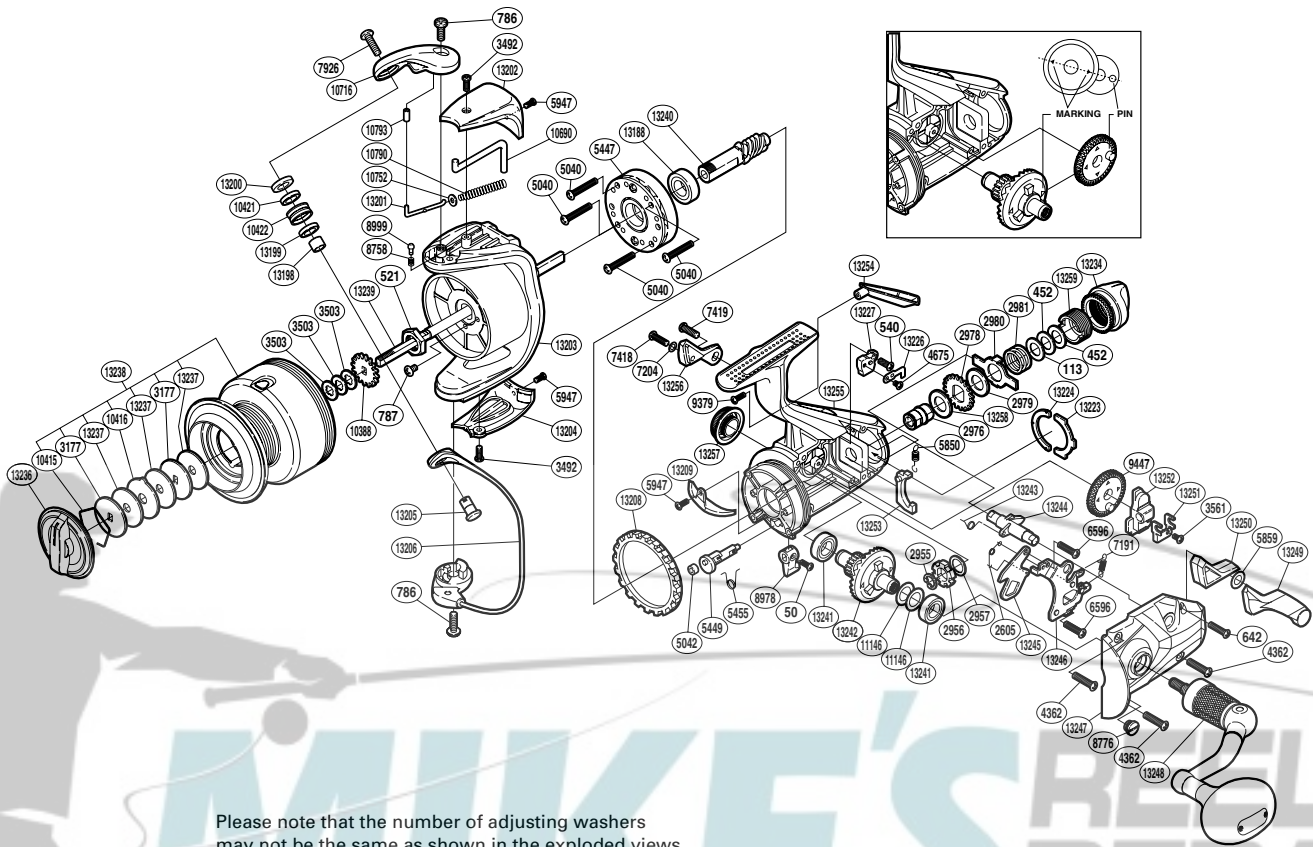

SHIMANO

BAITRUNNER SA-RB

BTR-6000D

(1SD996003U)

Please note that the number of adjusting washers may not be the same as shown in the exploded views. (Adjustment will vary with each individual product.)

Part No.	Description	Part No.	Description	Part No.	Description
RD 0050	Screw	RD 7191	BaitRunner Click Spring	RD13208	Friction Ring
RD 0113	Washer	RD 7204	Lock Washer	RD13209	Bail Trip Strike
RD 0452	Washer	RD 7418	Screw	RD13223	Dial Retainer
RD 0521	Rotor Nut	RD 7419	Screw	RD13224	Dial Retainer B
RD 0540	Screw	RD 7926	Screw	RD13226	Dial Click
RD 0642	Screw	RD 8758	Click Spring	RD13227	BaitRunner Pawl Guide
RD 0786	Screw	RD 8776	Oil Cap	RD13234	BaitRunner Tension Dial
RD 0787	Screw	RD 8978	Anti-Reverse Lever	RD13236	Drag Knob
RD 2605	Clutch Pawl Spring	RD 8999	Click Pin	RD13237	Drag Washer
RD 2955	C Lock	RD 9379	Screw	RD13238	Spool Assembly
RD 2956	BaitRunner Ratchet	RD 9447	Oscillating Gear	RD13239	Main Shaft
RD 2957	Spacer	RD10388	Spool Support	RD13240	Pinion Gear
RD 2976	Free Spool Tension Shaft	RD10415	Drag Washers Retainer	RD13241	Ball Bearing
RD 2978	Click Gear	RD10416	Eared Washer	RD13242	Drive Gear
RD 2979	Free Spool Tension Washer	RD10421	Line Roller Collar	RD13243	Clutch Spring
RD 2980	Eared Washer	RD10422	Line Roller	RD13244	BaitRunner Lever Shaft
RD 2981	Free Spool Tension Spring	RD10690	Bail Trip Lever	RD13245	Clutch Pawl
RD 3177	Key Washer	RD10716	Bail Arm	RD13246	Clutch Plate Assembly
RD 3492	Screw	RD10752	Spring Guide A Support	RD13247	Side Cover
RD 3503	Spool Washer	RD10790	Bail Spring	RD13248	Handle Assembly
RD 3561	Screw	RD10793	Bail Arm Collar	RD13249	BaitRunner Lever Arm L
RD 4362	Screw	RD11146	Washer	RD13250	BaitRunner Lever Bridge
RD 4675	Screw	RD13188	Ball Bearing	RD13251	Oscillating Slider Retainer
RD 5040	Screw	RD13198	Line Roller Spacer	RD13252	Oscillating Slider
RD 5042	Anti-Reverse Cam Ring	RD13199	Line Roller Collar B	RD13253	BaitRunner Pawl
RD 5447	Roller Clutch Assembly	RD13200	Washer	RD13254	Body I.D. Plate
RD 5449	Anti-Reverse Cam	RD13201	Bail Spring Guide A	RD13255	Body
RD 5455	Anti-Reverse Cam Spring	RD13202	Bail Spring Cover	RD13256	BaitRunner Lever Arm R
RD 5850	BaitRunner Pawl Spring	RD13203	Rotor	RD13257	Handle Screw Cap
RD 5859	Spacer	RD13204	Bail Hold Support Guard	RD13258	Free Spool Tension Washer
RD 5947	Screw	RD13205	Line Roller Support	RD13259	Free Spool Tension Screw
RD 6596	Screw	RD13206	Bail Assembly		