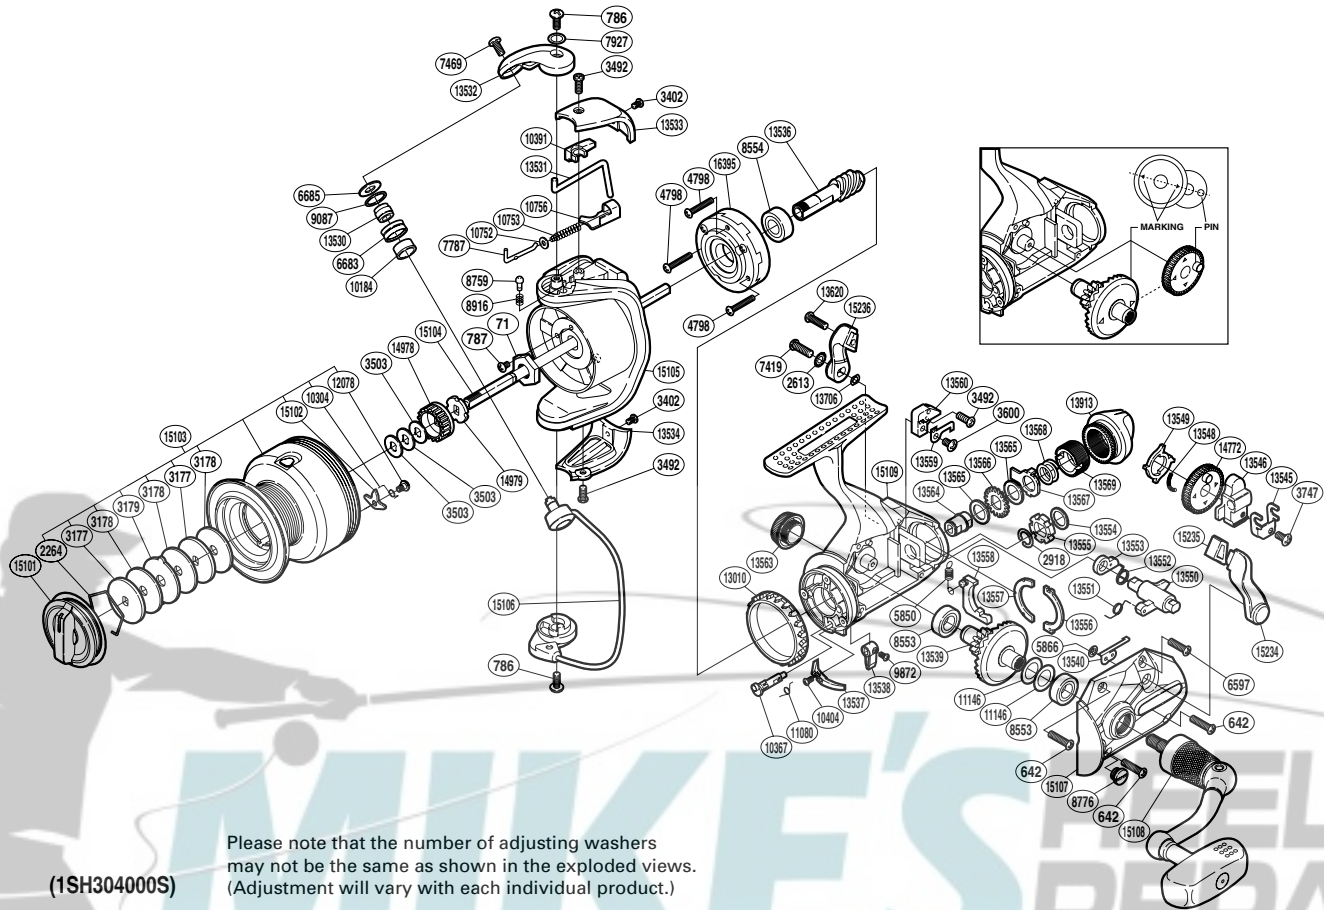

SHIMANO

BAITRUNNER

BTR-4000C

(1SH304000S)

Please note that the number of adjusting washers may not be the same as shown in the exploded views. (Adjustment will vary with each individual product.)

Part No.	Description	Part No.	Description	Part No.	Description
RD 0071	Rotor Nut	RD10184	Line Roller Bushing	RD13556	Dial Retainer
RD 0642	Screw	RD10304	Click Spring	RD13557	Dial Retainer B
RD 0786	Screw	RD10367	Anti-Reverse Cam	RD13558	BaitRunner Pawl
RD 0787	Screw	RD10391	Bail Trip Cover	RD13559	Dial Click
RD 2264	Drag Washers Retainer	RD10404	Screw	RD13560	Dial Click Holder
RD 2613	Lock Washer	RD10752	Spring Guide A Support	RD13563	Handle Screw Cap
RD 2918	C Lock	RD10753	Bail Spring	RD13564	Free Spool Tension Shaft
RD 3177	Key Washer	RD10756	Bail Spring Seat	RD13565	Free Spool Tension Washer
RD 3178	Drag Washer	RD11080	Anti-Reverse Cam Spring	RD13566	Click Gear
RD 3179	Eared Washer	RD11146	Washer	RD13567	Eared Washer
RD 3402	Screw	RD12078	Screw	RD13568	Free Spool Tension Spring
RD 3492	Screw	RD13010	Friction Ring	RD13569	Free Spool Tension Screw
RD 3503	Spool Washer	RD13530	Line Roller Collar	RD13620	Screw
RD 3600	Screw	RD13531	Bail Trip Lever	RD13706	Washer
RD 3747	Screw	RD13532	Bail Arm	RD13913	BaitRunner Tension Dial
RD 4798	Screw	RD13533	Bail Spring Cover	RD14772	Oscillating Gear
RD 5850	BaitRunner Pawl Spring	RD13534	Bail Hold Support Guard	RD14978	Spool Support A
RD 5866	Push Nut	RD13536	Pinion Gear	RD14979	Spool Support B
RD 6597	Screw	RD13537	Bail Trip Strike	RD15101	Drag Knob
RD 6683	Line Roller	RD13538	Anti-Reverse Lever	RD15102	Drag Click
RD 6685	Line Roller Washer	RD13539	Drive Gear	RD15103	Spool Assembly
RD 7419	Screw	RD13540	BaitRunner Click	RD15104	Main Shaft
RD 7469	Screw	RD13545	Oscillating Slider Retainer	RD15105	Rotor
RD 7787	Bail Spring Guide A	RD13546	Oscillating Slider	RD15106	Bail Assembly
RD 7927	Washer	RD13548	Oscillating Gear Ratchet Spring	RD15107	Side Cover
RD 8553	Ball Bearing	RD13549	Oscillating Gear Ratchet	RD15108	Handle Assembly
RD 8554	Ball Bearing	RD13550	Clutch Arm	RD15109	Body
RD 8759	Click Pin	RD13551	Clutch Cam Spring	RD15234	BaitRunner Lever Arm L
RD 8776	Oil Cap	RD13552	Clutch Spring	RD15235	BaitRunner Lever Bridge
RD 8916	Click Spring	RD13553	Clutch Cam	RD15236	BaitRunner Lever Arm R
RD 9087	Line Roller Spacer	RD13554	Spacer	RD16395	Roller Clutch Assembly
RD 9872	Screw	RD13555	BaitRunner Ratchet		