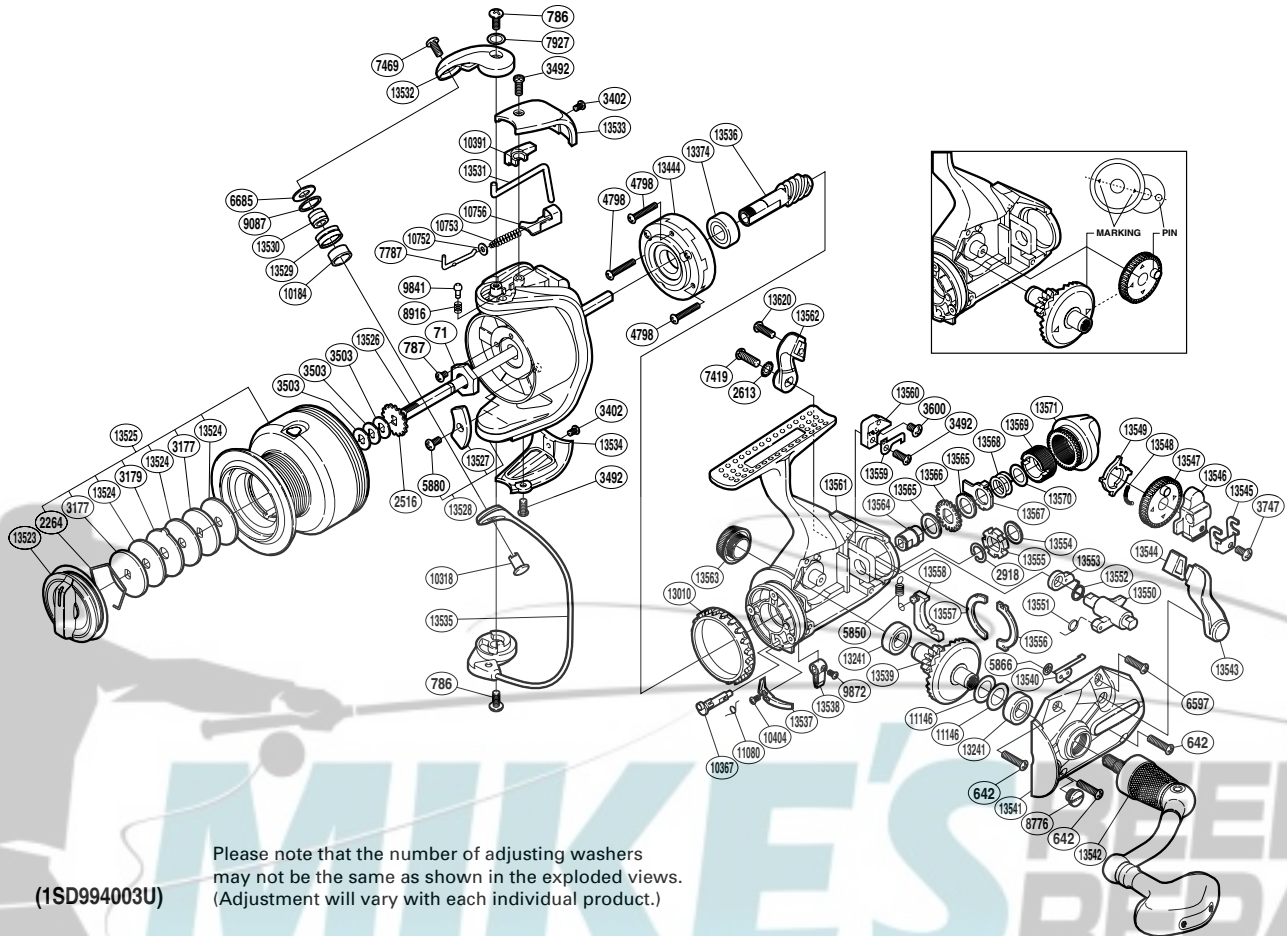

## BTR-4000D

(1SD994003U)

Please note that the number of adjusting washers may not be the same as shown in the exploded views. (Adjustment will vary with each individual product.)

Part No.	Description	Part No.	Description	Part No.	Description
RD 0071	Rotor Nut	RD10367	Anti-Reverse Cam	RD13543	BaitRunner Lever Arm L
RD 0642	Screw	RD10391	Bail Trip Cover	RD13544	BaitRunner Lever Bridge
RD 0786	Screw	RD10404	Screw	RD13545	Oscillating Slider Retainer
RD 0787	Screw	RD10752	Spring Guide A Support	RD13546	Oscillating Slider
RD 2264	Drag Washers Retainer	RD10753	Bail Spring	RD13547	Oscillating Gear
RD 2516	Spool Support	RD10756	Bail Spring Seat	RD13548	Oscillating Gear Ratchet Spring
RD 2613	Lock Washer	RD11080	Anti-Reverse Cam Spring	RD13549	Oscillating Gear Ratchet
RD 2918	C Lock	RD11146	Washer	RD13550	Clutch Arm
RD 3177	Key Washer	RD13010	Friction Ring	RD13551	Clutch Cam Spring
RD 3179	Eared Washer	RD13241	Ball Bearing	RD13552	Clutch Spring
RD 3402	Screw	RD13374	Ball Bearing	RD13553	Clutch Cam
RD 3492	Screw	RD13444	Roller Clutch Assembly	RD13554	Spacer
RD 3503	Spool Washer	RD13523	Drag Knob	RD13555	BaitRunner Ratchet
RD 3600	Screw	RD13524	Drag Washer	RD13556	Dial Retainer
RD 3747	Screw	RD13525	Spool Assembly	RD13557	Dial Retainer B
RD 4798	Screw	RD13526	Main Shaft	RD13558	BaitRunner Pawl
RD 5850	BaitRunner Pawl Spring	RD13527	Counter Weight	RD13559	Dial Click
RD 5866	Push Nut	RD13528	Rotor	RD13560	Dial Click Holder
RD 5880	Screw	RD13529	Line Roller	RD13561	Body
RD 6597	Screw	RD13530	Line Roller Collar	RD13562	BaitRunner Lever Arm R
RD 6685	Line Roller Washer	RD13531	Bail Trip Lever	RD13563	Handle Screw Cap
RD 7419	Screw	RD13532	Bail Trip Cover	RD13564	Free Spool Tension Shaft
RD 7469	Screw	RD13533	Bail Spring Cover	RD13565	Free Spool Tension Washer
RD 7787	Bail Spring Guide A	RD13534	Bail Hold Support Guard	RD13566	Click Gear
RD 7927	Washer	RD13535	Bail Assembly	RD13567	Eared Washer
RD 8776	Oil Cap	RD13536	Pinion Gear	RD13568	Free Spool Tension Spring
RD 8916	Click Spring	RD13537	Bail Trip Strike	RD13569	Free Spool Tension Screw
RD 9087	Line Roller Spacer	RD13538	Anti-Reverse Lever	RD13570	Washer
RD 9841	Click Pin	RD13539	Drive Gear	RD13571	BaitRunner Tension Dial
RD 9872	Screw	RD13540	BaitRunner Click	RD13620	Screw
RD10184	Line Roller Bushing	RD13541	Side Cover		
RD10318	Line Roller Support	RD13542	Handle Assembly		