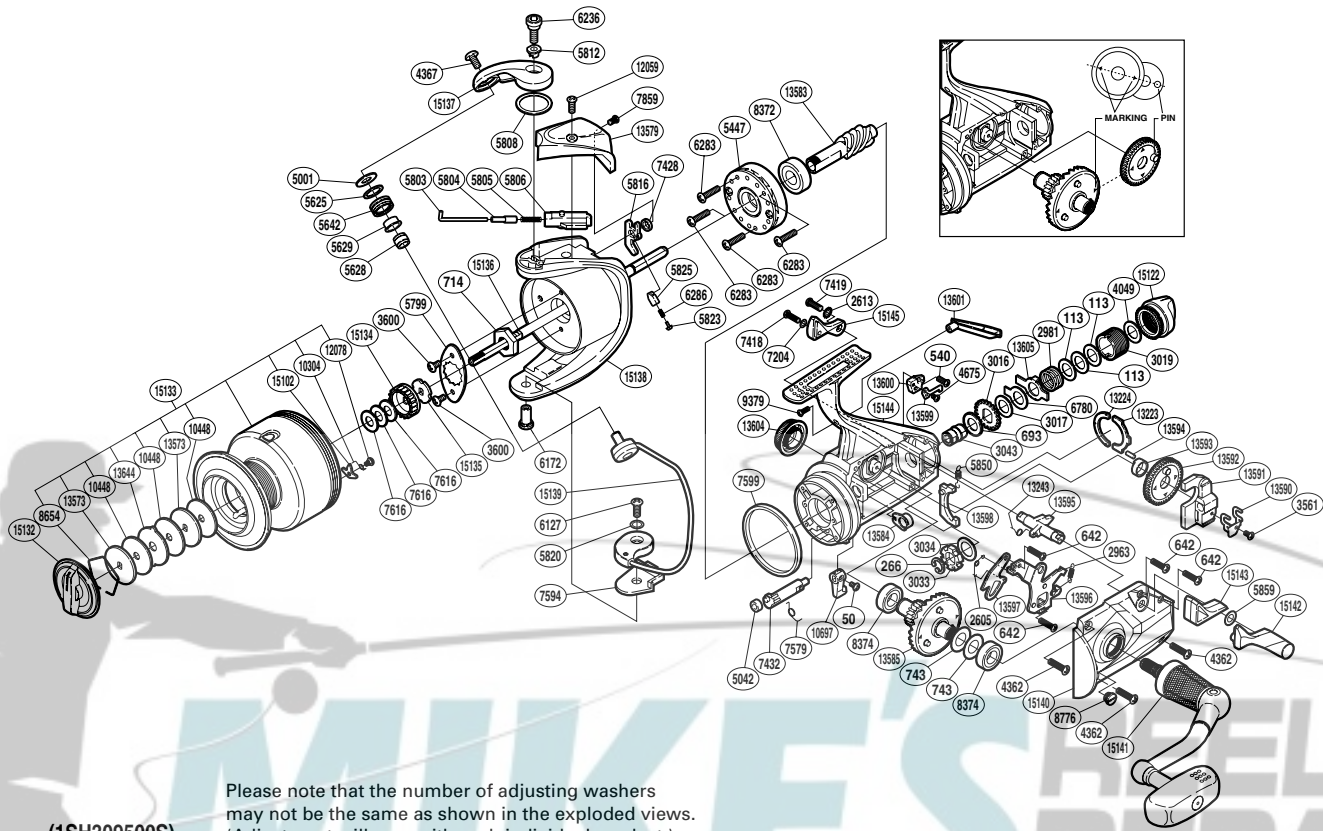

SHIMANO

BAITRUNNER

BTR-12000C

(1SH309500S)

Please note that the number of adjusting washers may not be the same as shown in the exploded views. (Adjustment will vary with each individual product.)

Part No.	Description	Part No.	Description	Part No.	Description
RD 0050	Screw	RD 5812	Screw Collar	RD13573	Key Washer
RD 0113	Washer	RD 5816	Bail Trip Lever	RD13579	Bail Spring Cover
RD 0266	C Lock	RD 5820	Spacer	RD13583	Pinion Gear
RD 0540	Screw	RD 5823	Lever Spring Guide A	RD13584	Pinion Gear Bushing
RD 0642	Screw	RD 5825	Lever Spring Guide B	RD13585	Drive Gear
RD 0693	Free Spool Tension Washer	RD 5850	BaitRunner Pawl Spring	RD13590	Oscillating Slider Retainer
RD 0714	Rotor Nut	RD 5859	Spacer	RD13591	Oscillating Slider
RD 0743	Washer	RD 6127	Screw	RD13592	Oscillating Gear
RD 2605	Clutch Pawl Spring	RD 6172	Bail Hold Support Shaft	RD13593	Oscillating Gear Bushing
RD 2963	BaitRunner Click Spring	RD 6236	Screw	RD13594	E Pin
RD 2981	Free Spool Tension Spring	RD 6283	Screw	RD13595	BaitRunner Lever Shaft
RD 3016	Click Gear	RD 6286	Bail Trip Lever Spring	RD13596	Clutch Plate Assembly
RD 3017	Free Spool Tension Washer	RD 6780	Single Eared Washer	RD13597	Clutch Pawl
RD 3019	Free Spool Tension Screw	RD 7204	Lock Washer	RD13598	BaitRunner Pawl
RD 3033	BaitRunner Ratchet	RD 7418	Screw	RD13599	Dial Click
RD 3034	Spacer	RD 7419	Screw	RD13600	BaitRunner Pawl Guide
RD 3043	Free Spool Tension Shaft	RD 7428	Bail Trip Lever Washer	RD13601	Body I.D. Plate
RD 3561	Screw	RD 7432	Anti-Reverse Cam	RD13604	Handle Screw Cap
RD 3600	Screw	RD 7579	Anti-Reverse Cam Spring	RD13605	Eared Washer
RD 4049	Washer	RD 7594	Bail Hold Support Spacer	RD13644	Eared Washer
RD 4362	Screw	RD 7599	Friction Ring	RD15102	Drag Click
RD 4367	Screw	RD 7616	Spool Washer	RD15122	BaitRunner Tension Dial
RD 4675	Screw	RD 7859	Screw	RD15132	Drag Knob
RD 5001	Line Roller Washer	RD 8372	Ball Bearing	RD15133	Spool Assembly
RD 5042	Anti-Reverse Cam Ring	RD 8374	Ball Bearing	RD15134	Spool Support A
RD 5447	Roller Clutch Assembly	RD 8654	Drag Washers Retainer	RD15135	Spool Support B
RD 5625	Line Roller Spacer	RD 8776	Oil Cap	RD15136	Main Shaft
RD 5628	Line Roller Collar	RD 9379	Screw	RD15137	Bail Arm
RD 5629	Line Roller Bushing	RD10304	Click Spring	RD15138	Rotor
RD 5642	Line Roller	RD10448	Drag Washer	RD15139	Bail Assembly
RD 5799	Rotor Nut Retainer	RD10697	Anti-Reverse Lever	RD15140	Side Cover
RD 5803	Bail Spring Guide A	RD12059	Screw	RD15141	Handle Assembly
RD 5804	Spring Guide A Support	RD12078	Screw	RD15142	BaitRunner Lever Arm L
RD 5805	Bail Spring	RD13223	Dial Retainer	RD15143	BaitRunner Lever Bridge
RD 5806	Bail Spring Guide B	RD13224	Dial Retainer B	RD15144	Body
RD 5808	Washer	RD13243	Clutch Spring	RD15145	BaitRunner Lever Arm R