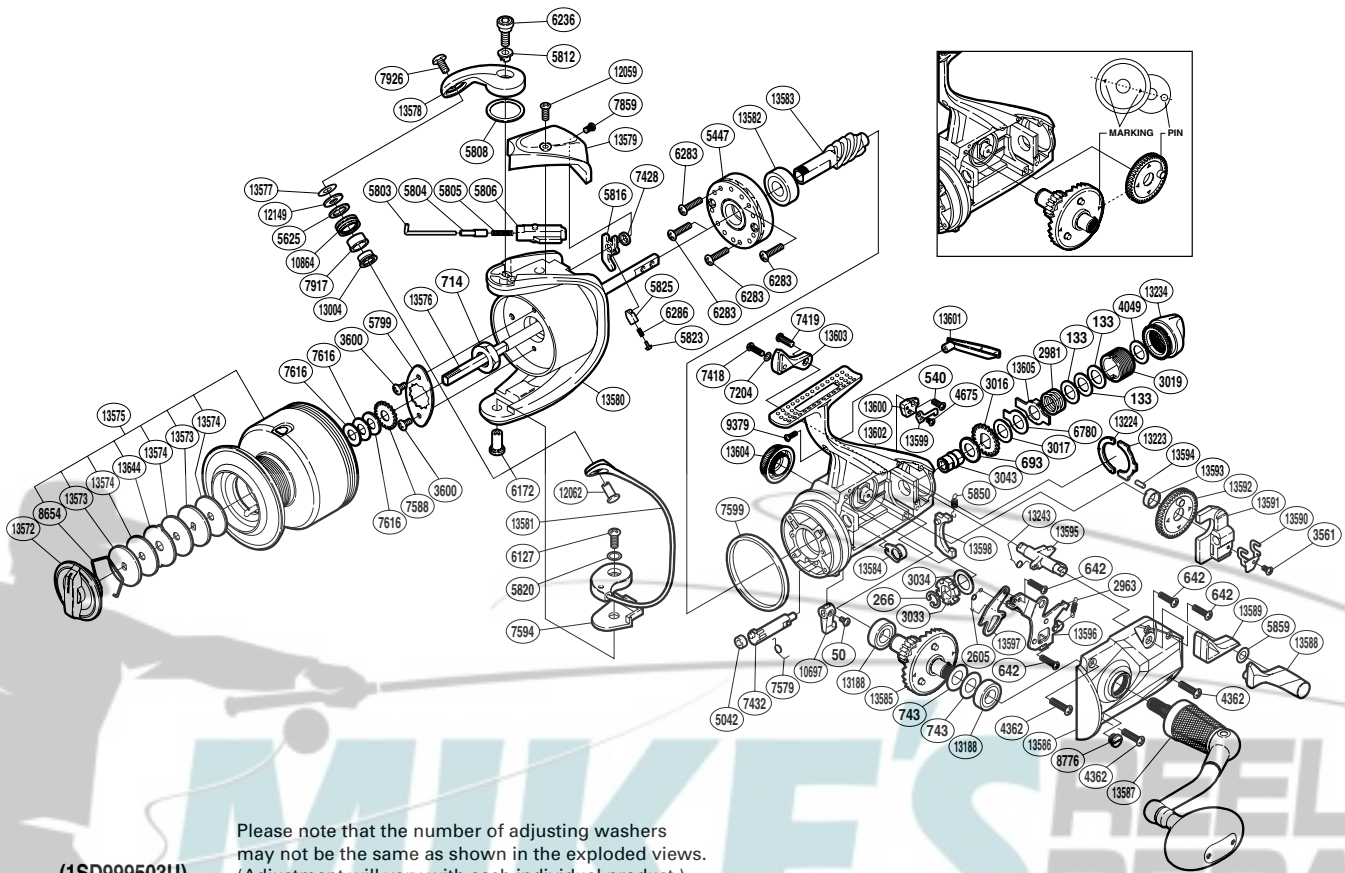

SHIMANO

BAITRUNNER SA-RB

BTR-12000D

(1SD999503U)

Please note that the number of adjusting washers may not be the same as shown in the exploded views. (Adjustment will vary with each individual product.)

Part No.	Description	Part No.	Description	Part No.	Description
RD 0050	Screw	RD 5850	BaitRunner Pawl Spring	RD13573	Key Washer
RD 0113	Washer	RD 5859	Spacer	RD13574	Drag Washer
RD 0266	C Lock	RD 6127	Screw	RD13575	Spool Assembly
RD 0540	Screw	RD 6172	Bail Hold Support Shaft	RD13576	Main Shaft
RD 0642	Screw	RD 6236	Screw	RD13577	Spacer
RD 0693	Free Spool Tension Washer	RD 6283	Screw	RD13578	Bail Arm
RD 0714	Rotor Nut	RD 6286	Bail Trip Lever Spring	RD13579	Bail Spring Cover
RD 0743	Washer	RD 6780	Single Eared Washer	RD13580	Rotor
RD 2605	Clutch Pawl Spring	RD 7204	Lock Washer	RD13581	Bail Assembly
RD 2963	BaitRunner Click Spring	RD 7418	Screw	RD13582	Ball Bearing
RD 2981	Free Spool Tension Spring	RD 7419	Screw	RD13583	Pinion Gear
RD 3016	Click Gear	RD 7428	Bail Trip Lever Washer	RD13584	Pinion Gear Bushing
RD 3017	Free Spool Tension Washer	RD 7432	Anti-Reverse Cam	RD13585	Drive Gear
RD 3019	Free Spool Tension Screw	RD 7579	Anti-Reverse Cam Spring	RD13586	Side Cover
RD 3033	BaitRunner Ratchet	RD 7588	Spool Support	RD13587	Handle Assembly
RD 3034	Spacer	RD 7594	Bail Hold Support Spacer	RD13588	BaitRunner Lever Arm L
RD 3043	Free Spool Tension Shaft	RD 7599	Friction Ring	RD13589	BaitRunner Lever Bridge
RD 3561	Screw	RD 7616	Spool Washer	RD13590	Oscillating Slider Retainer
RD 3600	Screw	RD 7859	Screw	RD13591	Oscillating Slider
RD 4049	Washer	RD 7917	Line Roller Bushing	RD13592	Oscillating Gear
RD 4362	Screw	RD 7926	Screw	RD13593	Oscillating Gear Bushing
RD 4675	Screw	RD 8654	Drag Washers Retainer	RD13594	E Pin
RD 5042	Anti-Reverse Cam Ring	RD 8776	Oil Cap	RD13595	BaitRunner Lever Shaft
RD 5447	Roller Clutch Assembly	RD 9379	Screw	RD13596	Clutch Plate Assembly
RD 5625	Line Roller Spacer	RD10697	Anti-Reverse Lever	RD13597	Clutch Pawl
RD 5799	Rotor Nut Retainer	RD10864	Line Roller	RD13598	BaitRunner Pawl
RD 5803	Bail Spring Guide A	RD12059	Screw	RD13599	Dial Click
RD 5804	Spring Guide A Support	RD12062	Line Roller Support	RD13600	BaitRunner Pawl Guide
RD 5805	Bail Spring	RD12149	Line Roller Washer	RD13601	Body I.D. Plate
RD 5806	Bail Spring Guide B	RD13004	Line Roller Collar	RD13602	Body
RD 5808	Washer	RD13188	Ball Bearing	RD13603	BaitRunner Lever Arm R
RD 5812	Screw Collar	RD13223	Dial Retainer	RD13604	Handle Screw Cap
RD 5816	Bail Trip Lever	RD13224	Dial Retainer B	RD13605	Eared Washer
RD 5820	Spacer	RD13234	BaitRunner Tension Dial	RD13644	Eared Washer
RD 5823	Lever Spring Guide A	RD13243	Clutch Spring		
RD 5825	Lever Spring Guide B	RD13572	Drag Knob		