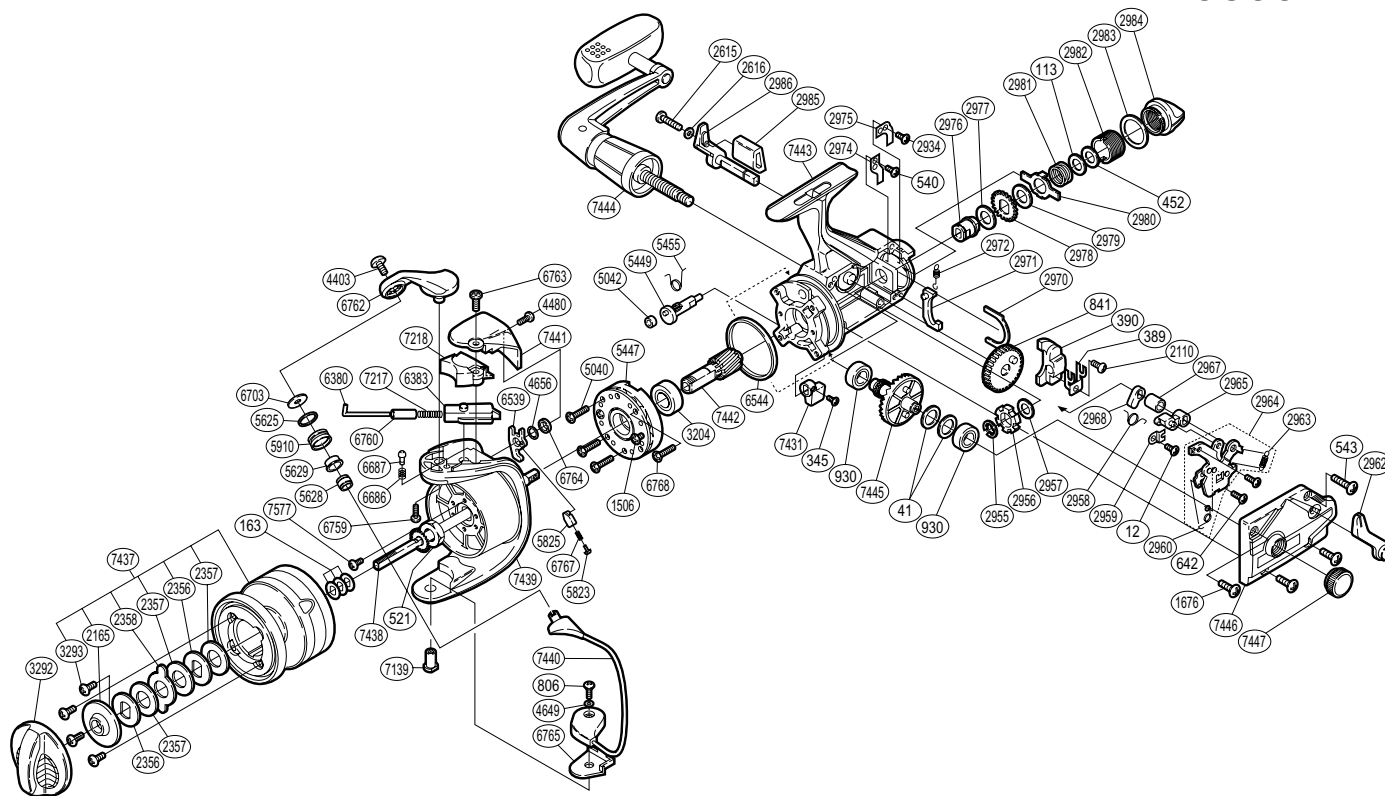

### BTR-3500B

Part No.	Description	Part No.	Description	Part No.	Description
RD 0012	Shaft Retainer Screw	RD 2965	Clutch Arm	RD 5823	Lever Spring Guide (A)
RD 0041	Drive Gear Washer	RD 2967	Clutch Cam Spacer	RD 5825	Lever Spring Guide (B)
RD 0113	Tension Spring Washer "B"	RD 2968	Clutch Cam	RD 5910	Line Roller
RD 0163	Spool Washer	RD 2970	Dial Retainer	RD 6380	Bail Spring Guide (A)
RD 0345	Anti-Reverse Lever Screw	RD 2971	BaitRunner Pawl	RD 6383	Bail Spring Guide (B)
RD 0389	Oscillating Slider Retainer	RD 2972	BaitRunner Pawl Spring	RD 6539	Bail Trip Lever
RD 0390	Oscillating Slider	RD 2974	BaitRunner Pawl Guide	RD 6544	Friction Ring
RD 0452	Tension Spring Washer "A"	RD 2975	Dial Click	RD 6686	Bail Arm Click Spring
RD 0521	Rotor Nut	RD 2976	Free Spool Tension Shaft	RD 6687	Bail Arm Click
RD 0540	Pawl Guide Screw	RD 2977	Free Spool Tension Washer (A)	RD 6703	Line Roller Washer
RD 0543	Side Cover Screw (B)	RD 2978	Click Gear	RD 6759	Bail Arm Screw
RD 0642	Clutch Plate Screw	RD 2979	Free Spool Tension Washer (B)	RD 6760	Bail Spring Guide (A) Collar
RD 0806	Bail Hold Support Screw	RD 2980	Eared Washer "B FS"	RD 6762	Bail Arm
RD 0841	Oscillating Gear	RD 2981	Free Spool Tension Spring	RD 6763	Bail Spring Cover Screw (A)
RD 0930	Ball Bearing	RD 2982	Free Spool Tension Screw	RD 6764	Spacer
RD 1506	Clutch Cover Screw	RD 2983	Dial Spacer	RD 6765	Bail Hold Support Spacer
RD 1676	Side Cover Screw (A)	RD 2984	BaitRunner Tension Dial	RD 6767	Bail Trip Lever Spring
RD 2110	Slider Retainer Screw	RD 2985	BaitRunner Lever Bridge	RD 6768	Roller Clutch Screw Washer
RD 2165	Seal Plate	RD 2986	BaitRunner Lever Arm (R)	RD 7139	Bail Hold Support Shaft
RD 2356	Key Washer	RD 3204	Ball Bearing	RD 7217	Bail Spring
RD 2357	Drag Washer	RD 3292	Drag Knob	RD 7218	Bail Spring Cover
RD 2358	Eared Washer	RD 3293	Seal Plate Screw	RD 7431	Anti-Reverse Lever
RD 2615	BaitRunner Lever Screw	RD 4403	Line Roller Screw	RD 7437	Spool Assembly
RD 2616	Lock Washer	RD 4480	Bail Spring Cover Screw (B)	RD 7438	Main Shaft
RD 2934	Dial Click Screw	RD 4649	Spacer	RD 7439	Rotor
RD 2955	"C" Lock	RD 4656	Bail Trip Lever Washer	RD 7440	Bail Assembly
RD 2956	BaitRunner Ratchet	RD 5040	Roller Clutch Screw	RD 7441	Bail Spring Cover Guard
RD 2957	Ratchet Spacer	RD 5042	Anti-Reverse Cam Ring	RD 7442	Pinion Gear
RD 2958	Clutch Spring	RD 5447	Roller Clutch Assembly	RD 7443	Body Assembly
RD 2959	Lever Shaft Retainer	RD 5449	Anti-Reverse Cam	RD 7444	Handle Assembly
RD 2960	Clutch Pawl Spring	RD 5455	Anti-Reverse Cam Spring	RD 7445	Drive Gear
RD 2962	BaitRunner Lever Arm (L)	RD 5625	Line Roller Spacer	RD 7446	Side Cover
RD 2963	BaitRunner Clutch Spring	RD 5628	Line Roller Collar	RD 7447	Handle Screw Cap
RD 2964	Clutch Plate Assembly	RD 5629	Line Roller Bushing	RD 7577	Nut Lock Screw