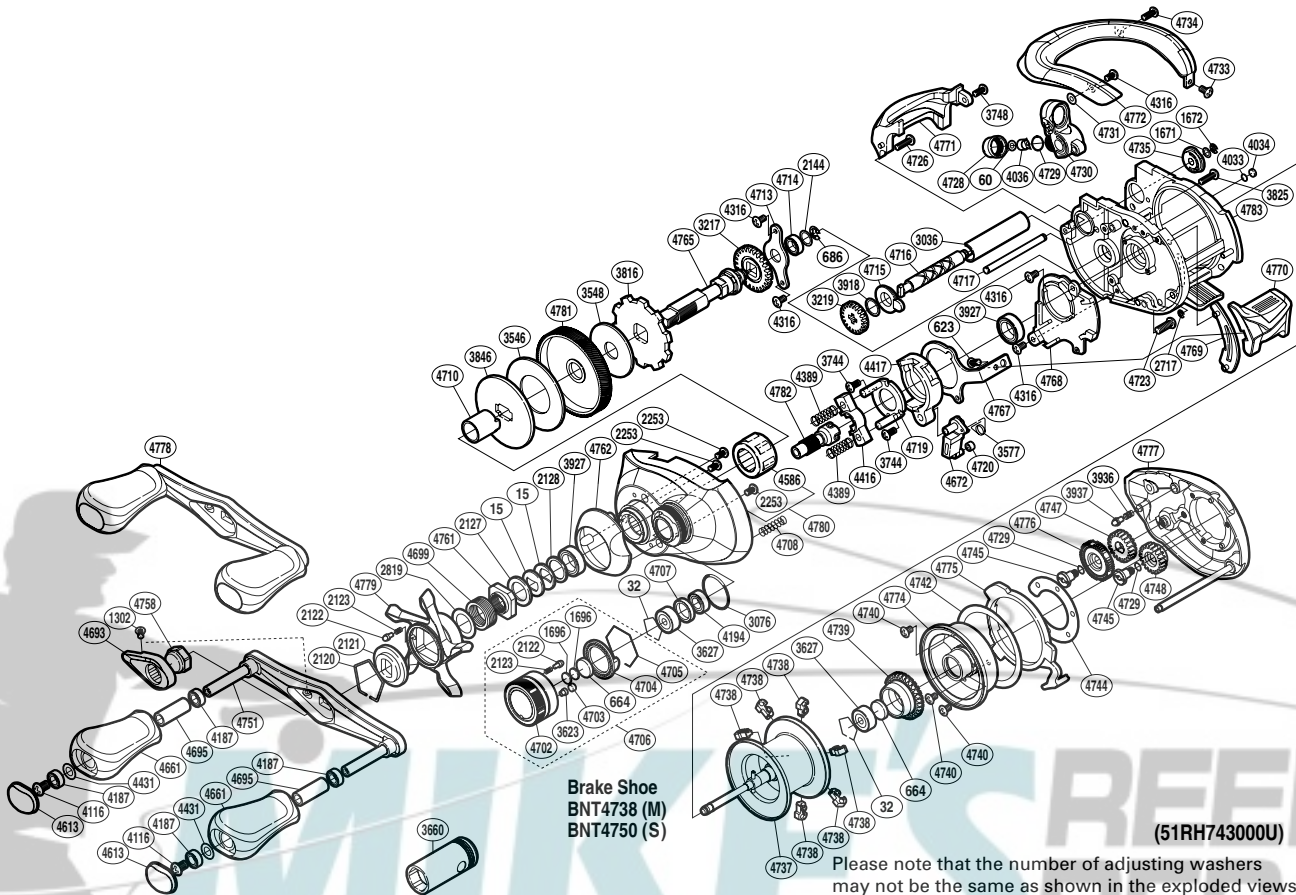

## ANT-HGL

Part No.	Description	Part No.	Description	Part No.	Description
BNT0015	Drag Spring Washer	BNT4033	Washer	BNT4731	Spacer
BNT0032	Bearing Retainer	BNT4034	Anti-Thrust Washer	BNT4733	Screw
BNT0060	Spacer	BNT4036	Line Guide Pawl	BNT4734	Screw
BNT0623	Screw	BNT4116	Screw	BNT4735	Worm Bushing B
BNT0664	Spacer B	BNT4187	Ball Bearing	BNT4737	Spool Assembly
BNT0686	E Lock	BNT4194	Ball Bearing	BNT4738	Brake Shoe M
BNT1302	Screw	BNT4316	Screw	BNT4739	Brake Ring Gear
BNT1671	Washer	BNT4389	Yoke Spring	BNT4740	Screw
BNT1672	E Lock	BNT4416	Yoke	BNT4742	Washer
BNT1696	Cast Control Spacer	BNT4417	Clutch Cam	BNT4744	Brake Case Washer
BNT2120	Click Plate Retainer	BNT4431	Washer	BNT4745	Screw
BNT2121	Star Drag Click	BNT4586	Roller Clutch Bearing	BNT4747	BR Dial Gear
BNT2122	Click Pin	BNT4613	Handle Knob Seal	BNT4748	Idle Gear
BNT2123	Click Spring	BNT4661	Handle Knob	BNT4751	Handle Shank Assembly
BNT2127	Star Drag Spacer	BNT4672	Clutch Pawl	BNT4758	Handle Nut
BNT2128	Bearing Washer	BNT4693	Handle Nut Plate	BNT4761	Star Drag Nut
BNT2144	Washer	BNT4695	Handle Knob Pipe	BNT4762	Clutch Button Attachment
BNT2253	Screw	BNT4699	Star Drag Spring	BNT4765	Drive Shaft
BNT2717	E Lock	BNT4702	Cast Control Cap	BNT4767	Clutch Plate
BNT2819	Washer	BNT4703	Retainer Sheet	BNT4768	Clutch Guard
BNT3036	Level Wind Guard	BNT4704	Cast Control Click Plate	BNT4769	Clutch Bar Guide B
BNT3076	O Ring	BNT4705	Cast Control Click Holder	BNT4770	Quick-Fire II Clutch Bar
BNT3217	Idle Gear	BNT4706	Cast Control Cap Assembly	BNT4771	Level Wind Protector
BNT3219	Idle Gear	BNT4707	Bearing Spacer	BNT4772	Thumb Rest
BNT3546	Drag Washer	BNT4708	Damper Spring	BNT4774	Brake Case
BNT3548	Drag Washer	BNT4710	Roller Clutch Inner Tube	BNT4775	Side Plate Cam Lever
BNT3577	Clutch Pawl Spring	BNT4713	Drive Shaft Retainer	BNT4776	BR Dial
BNT3623	Cast Control Cap Retainer	BNT4714	Ball Bearing	BNT4777	Right Side Plate
BNT3627	Ball Bearing	BNT4715	Worm Bushing A	BNT4778	Handle Assembly
BNT3744	Screw	BNT4716	Worm Shaft	BNT4779	Star Drag
BNT3748	Screw	BNT4717	Stabilizer Bar	BNT4780	Left Side Plate
BNT3816	Anti-Reverse Ratchet	BNT4719	Clutch Cam Retainer	BNT4781	Drive Gear
BNT3825	Screw	BNT4720	Clutch Pawl Bushing	BNT4782	Pinion Gear
BNT3846	Key Washer	BNT4723	Screw	BNT4783	One-Piece Frame
BNT3918	Washer	BNT4726	Screw		
BNT3927	Ball Bearing	BNT4728	Pawl Cap	BNT3660	Reel Wrench (accessory)
BNT3936	Click Spring	BNT4729	O Ring	BNT4692	B-100 Oil (accessory)
BNT3937	Click Pin	BNT4730	Line Guide	BNT4750	Brake Shoe S (accessory)