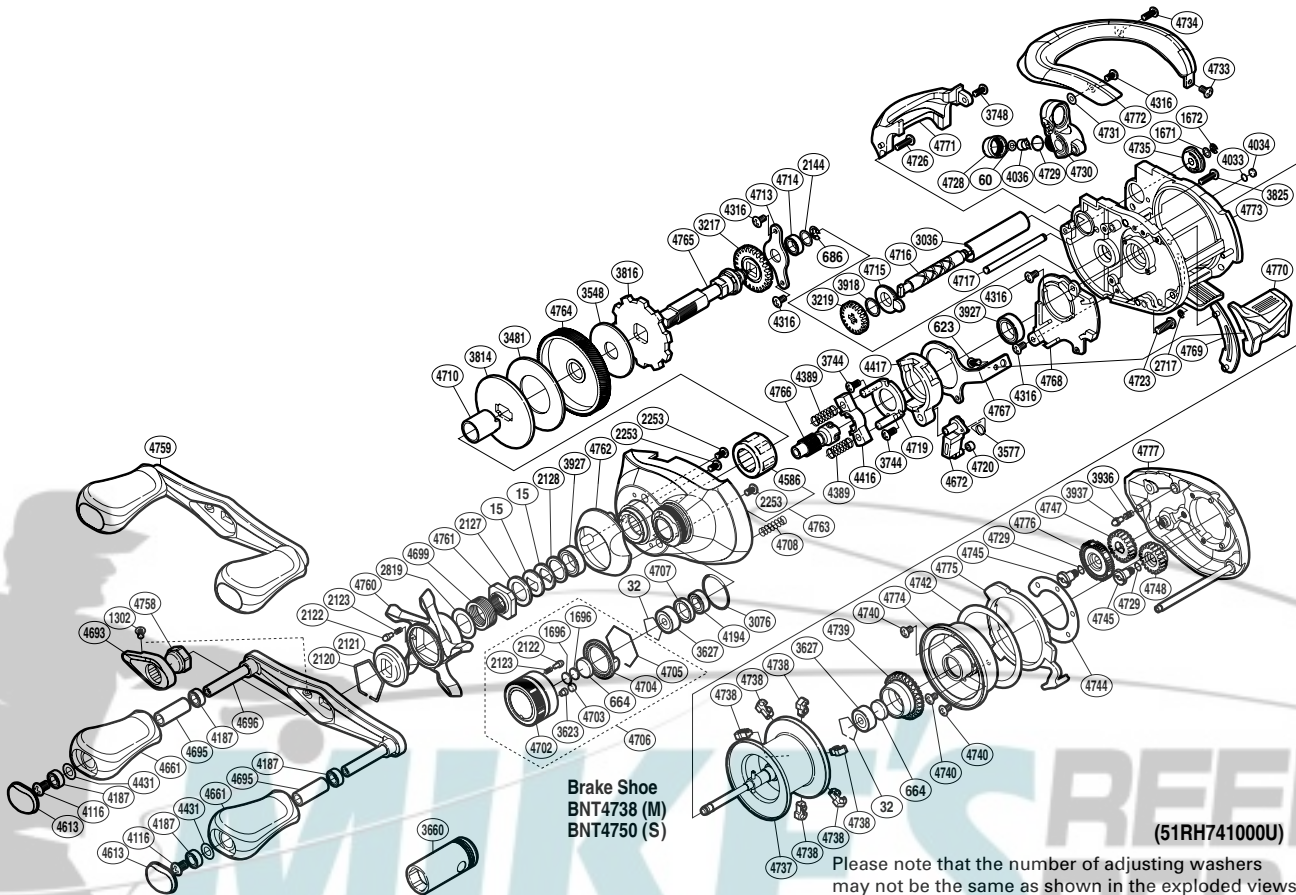

SHIMANO

ANTARES

SA-RB

ANT-L

Part No.	Description	Part No.	Description	Part No.	Description
BNT0015	Drag Spring Washer	BNT4033	Washer	BNT4730	Line Guide
BNT0032	Bearing Retainer	BNT4034	Anti-Thrust Washer	BNT4731	Spacer
BNT0060	Spacer	BNT4036	Line Guide Pawl	BNT4733	Screw
BNT0623	Screw	BNT4116	Screw	BNT4734	Screw
BNT0664	Spacer B	BNT4187	Ball Bearing	BNT4735	Worm Bushing B
BNT0686	E Lock	BNT4194	Ball Bearing	BNT4737	Spool Assembly
BNT1302	Screw	BNT4316	Screw	BNT4738	Brake Shoe M
BNT1671	Washer	BNT4389	Yoke Spring	BNT4739	Brake Ring Gear
BNT1672	E Lock	BNT4416	Yoke	BNT4740	Screw
BNT1696	Cast Control Spacer	BNT4417	Clutch Cam	BNT4742	Washer
BNT2120	Click Plate Retainer	BNT4431	Washer	BNT4744	Brake Case Washer
BNT2121	Star Drag Click	BNT4586	Roller Clutch Bearing	BNT4745	Screw
BNT2122	Click Pin	BNT4613	Handle Knob Seal	BNT4747	BR Dial Gear
BNT2123	Click Spring	BNT4661	Handle Knob	BNT4748	Idle Gear
BNT2127	Star Drag Spacer	BNT4672	Clutch Pawl	BNT4758	Handle Nut
BNT2128	Bearing Washer	BNT4693	Handle Nut Plate	BNT4759	Handle Assembly
BNT2144	Washer	BNT4695	Handle Knob Pipe	BNT4760	Star Drag
BNT2253	Screw	BNT4696	Handle Shank Assembly	BNT4761	Star Drag Nut
BNT2717	E Lock	BNT4699	Star Drag Spring	BNT4762	Clutch Button Attachment
BNT2819	Washer	BNT4702	Cast Control Cap	BNT4763	Left Side Plate
BNT3036	Level Wind Guard	BNT4703	Retainer Sheet	BNT4764	Drive Gear
BNT3076	O Ring	BNT4704	Cast Control Click Plate	BNT4765	Drive Shaft
BNT3217	Idle Gear	BNT4705	Cast Control Click Holder	BNT4766	Pinion Gear
BNT3219	Idle Gear	BNT4706	Cast Control Cap Assembly	BNT4767	Clutch Plate
BNT3481	Drag Washer	BNT4707	Bearing Spacer	BNT4768	Clutch Guard
BNT3548	Drag Washer	BNT4708	Damper Spring	BNT4769	Clutch Bar Guide B
BNT3577	Clutch Pawl Spring	BNT4710	Roller Clutch Inner Tube	BNT4770	Quick-Fire II Clutch Bar
BNT3623	Cast Control Cap Retainer	BNT4713	Drive Shaft Retainer	BNT4771	Level Wind Protector
BNT3627	Ball Bearing	BNT4714	Ball Bearing	BNT4772	Thumb Rest
BNT3744	Screw	BNT4715	Worm Bushing A	BNT4773	One-Piece Frame
BNT3748	Screw	BNT4716	Worm Shaft	BNT4774	Brake Case
BNT3814	Key Washer	BNT4717	Stabilizer Bar	BNT4775	Side Plate Cam Lever
BNT3816	Anti-Reverse Ratchet	BNT4719	Clutch Cam Retainer	BNT4776	BR Dial
BNT3825	Screw	BNT4720	Clutch Pawl Bushing	BNT4777	Right Side Plate
BNT3918	Washer	BNT4723	Screw		
BNT3927	Ball Bearing	BNT4726	Screw	BNT3660	Reel Wrench (accessory)
BNT3936	Click Spring	BNT4728	Pawl Cap	BNT4692	B-100 Oil (accessory)
BNT3937	Click Pin	BNT4729	O Ring	BNT4750	Brake Shoe S (accessory)