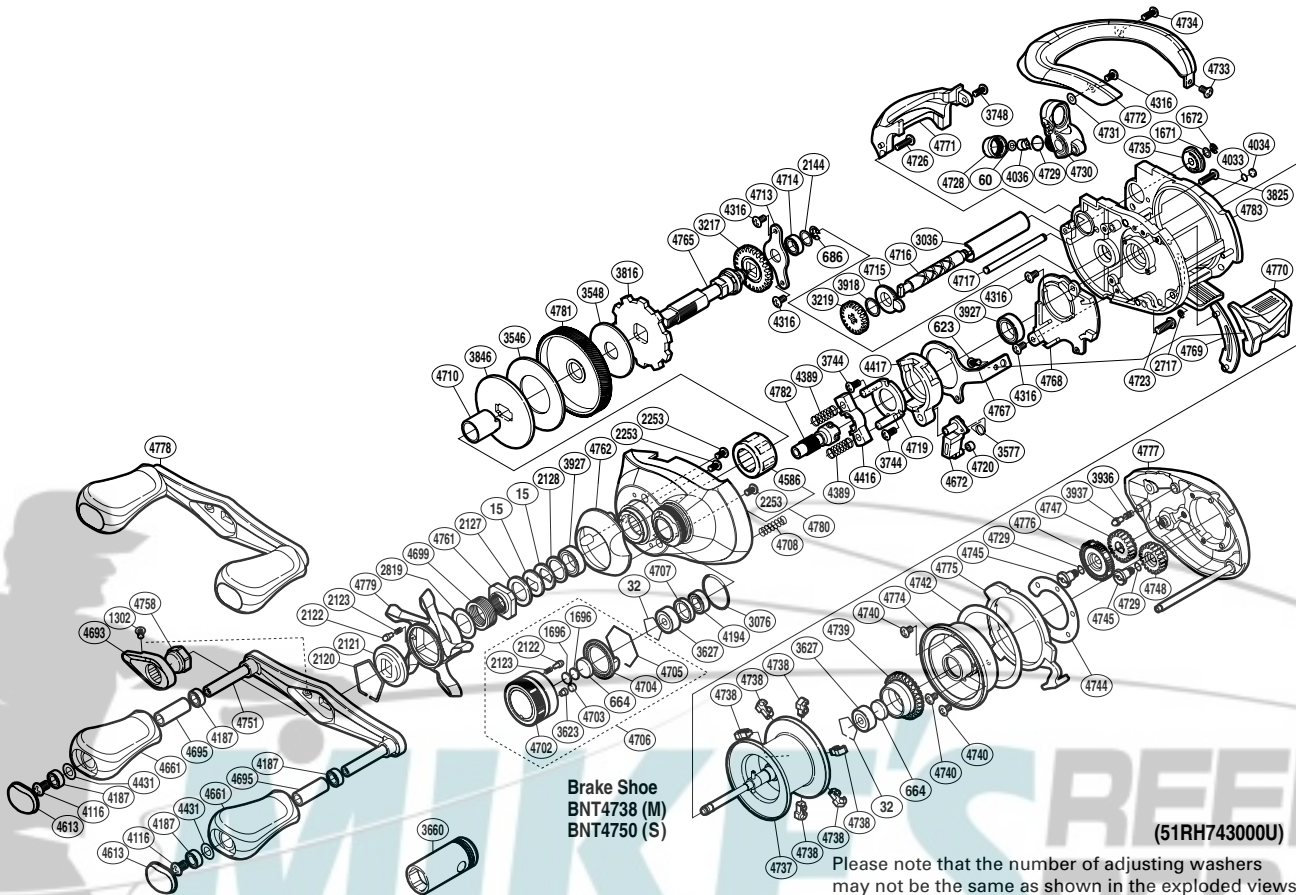

SHIMANO

ANTARES

SA-RB

ANT-HGL

Part No.	Description	Part No.	Description	Part No.	Description
BNT0015	Drag Spring Washer	BNT4033	Washer	BNT4731	Spacer
BNT0032	Bearing Retainer	BNT4034	Anti-Thrust Washer	BNT4733	Screw
BNT0060	Spacer	BNT4036	Line Guide Pawl	BNT4734	Screw
BNT0623	Screw	BNT4116	Screw	BNT4735	Worm Bushing B
BNT0664	Spacer B	BNT4187	Ball Bearing	BNT4737	Spool Assembly
BNT0686	E Lock	BNT4194	Ball Bearing	BNT4738	Brake Shoe M
BNT1302	Screw	BNT4316	Screw	BNT4739	Brake Ring Gear
BNT1671	Washer	BNT4389	Yoke Spring	BNT4740	Screw
BNT1672	E Lock	BNT4416	Yoke	BNT4742	Washer
BNT1696	Cast Control Spacer	BNT4417	Clutch Cam	BNT4744	Brake Case Washer
BNT2120	Click Plate Retainer	BNT4431	Washer	BNT4745	Screw
BNT2121	Star Drag Click	BNT4586	Roller Clutch Bearing	BNT4747	BR Dial Gear
BNT2122	Click Pin	BNT4613	Handle Knob Seal	BNT4748	Idle Gear
BNT2123	Click Spring	BNT4661	Handle Knob	BNT4751	Handle Shank Assembly
BNT2127	Star Drag Spacer	BNT4672	Clutch Pawl	BNT4758	Handle Nut
BNT2128	Bearing Washer	BNT4693	Handle Nut Plate	BNT4761	Star Drag Nut
BNT2144	Washer	BNT4695	Handle Knob Pipe	BNT4762	Clutch Button Attachment
BNT2253	Screw	BNT4699	Star Drag Spring	BNT4765	Drive Shaft
BNT2717	E Lock	BNT4702	Cast Control Cap	BNT4767	Clutch Plate
BNT2819	Washer	BNT4703	Retainer Sheet	BNT4768	Clutch Guard
BNT3036	Level Wind Guard	BNT4704	Cast Control Click Plate	BNT4769	Clutch Bar Guide B
BNT3076	O Ring	BNT4705	Cast Control Click Holder	BNT4770	Quick-Fire II Clutch Bar
BNT3217	Idle Gear	BNT4706	Cast Control Cap Assembly	BNT4771	Level Wind Protector
BNT3219	Idle Gear	BNT4707	Bearing Spacer	BNT4772	Thumb Rest
BNT3546	Drag Washer	BNT4708	Damper Spring	BNT4774	Brake Case
BNT3548	Drag Washer	BNT4710	Roller Clutch Inner Tube	BNT4775	Side Plate Cam Lever
BNT3577	Clutch Pawl Spring	BNT4713	Drive Shaft Retainer	BNT4776	BR Dial
BNT3623	Cast Control Cap Retainer	BNT4714	Ball Bearing	BNT4777	Right Side Plate
BNT3627	Ball Bearing	BNT4715	Worm Bushing A	BNT4778	Handle Assembly
BNT3744	Screw	BNT4716	Worm Shaft	BNT4779	Star Drag
BNT3748	Screw	BNT4717	Stabilizer Bar	BNT4780	Left Side Plate
BNT3816	Anti-Reverse Ratchet	BNT4719	Clutch Cam Retainer	BNT4781	Drive Gear
BNT3825	Screw	BNT4720	Clutch Pawl Bushing	BNT4782	Pinion Gear
BNT3846	Key Washer	BNT4723	Screw	BNT4783	One-Piece Frame
BNT3918	Washer	BNT4726	Screw		
BNT3927	Ball Bearing	BNT4728	Pawl Cap	BNT3660	Reel Wrench (accessory)
BNT3936	Click Spring	BNT4729	O Ring	BNT4692	B-100 Oil (accessory)
BNT3937	Click Pin	BNT4730	Line Guide	BNT4750	Brake Shoe S (accessory)