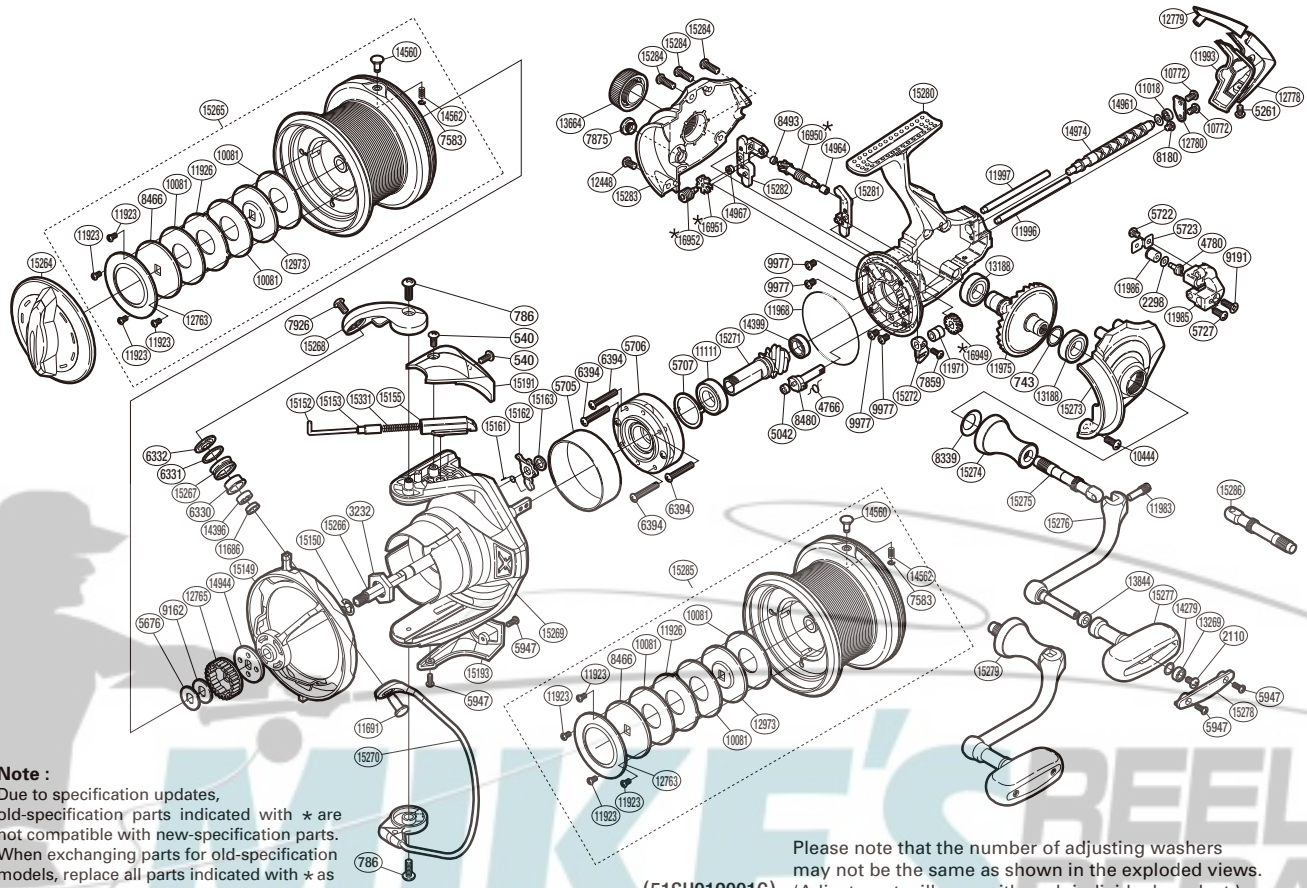

# SHIMANO

AERO TECHNIUM SA-RB

AR TECH-10000XSC

**Note :**  
 Due to specification updates, old-specification parts indicated with \* are not compatible with new-specification parts. When exchanging parts for old-specification models, replace all parts indicated with \* as a complete set.