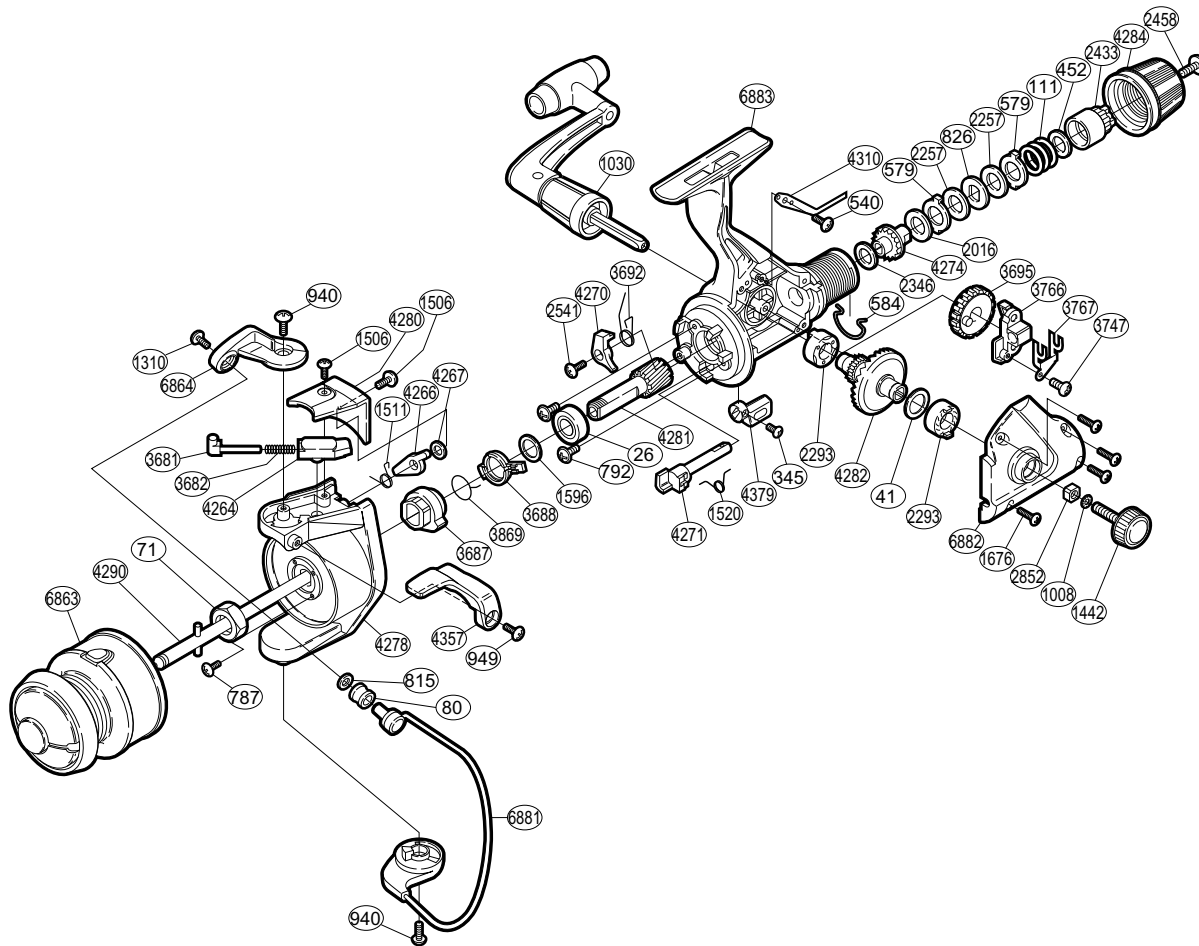

SHIMANO®

AX-4000RA

Part No.	Description	Part No.	Description	Part No.	Description
RD 0026	Ball Bearing	RD 1520	Anti-Reverse Cam Spring	RD 4264	Bail Spring Guide (B)
RD 0041	Drive Gear Washer	RD 1596	Bushing Washer	RD 4266	Bail Trip Lever
RD 0071	Rotor Nut	RD 1676	Side Cover Screw	RD 4267	Bail Trip Lever Washer
RD 0080	Line Roller	RD 2016	Drag Washer "H" (cloth)	RD 4270	Anti-Reverse Pawl
RD 0111	Drag Coil Spring	RD 2257	Drag Washer "H" (blue)	RD 4271	Anti-Reverse Cam
RD 0345	Anti-Reverse Lever Screw	RD 2293	Drive Gear Bushing	RD 4274	Drag Shaft
RD 0452	Drag Spring Washer	RD 2346	Drag Washer "C" (cloth)	RD 4278	Rotor
RD 0540	Drag Click Screw	RD 2433	Pressure Screw	RD 4280	Bail Spring Cover
RD 0579	Eared Washer "B"	RD 2458	Drag Knob Screw	RD 4281	Pinion Gear
RD 0584	Hold Click Spring	RD 2541	Anti-Reverse Pawl Screw	RD 4282	Drive Gear
RD 0787	Nut Lock Screw	RD 2852	Handle Screw Lock	RD 4284	Drag Knob Assembly
RD 0792	Bearing Retainer Screw	RD 3681	Bail Spring Guide (A)	RD 4290	Main Shaft Assembly
RD 0815	Line Roller Washer	RD 3682	Bail Spring	RD 4310	Drag Click
RD 0940	Multi-Purpose Screw	RD 3687	Anti-Reverse Ratchet	RD 4357	Quick-Fire II Trigger
RD 0949	Trigger Screw	RD 3688	Anti-Reverse Lock Out	RD 4379	Anti-Reverse Lever
RD 1008	Handle Lock Washer	RD 3692	Anti-Reverse Pawl Spring	RD 6863	Spool Assembly
RD 1030	Handle Assembly	RD 3695	Oscillating Gear	RD 6864	Bail Arm
RD 1310	Line Roller Screw	RD 3747	Slider Retainer Screw	RD 6881	Bail Assembly
RD 1442	Handle Screw Cap	RD 3766	Oscillating Slider	RD 6882	Side Cover
RD 1506	Bail Spring Cover Screw	RD 3767	Oscillating Slider Retainer	RD 6883	Body
RD 1511	Lever Spring	RD 3869	Anti-Reverse Lock Out Spring		