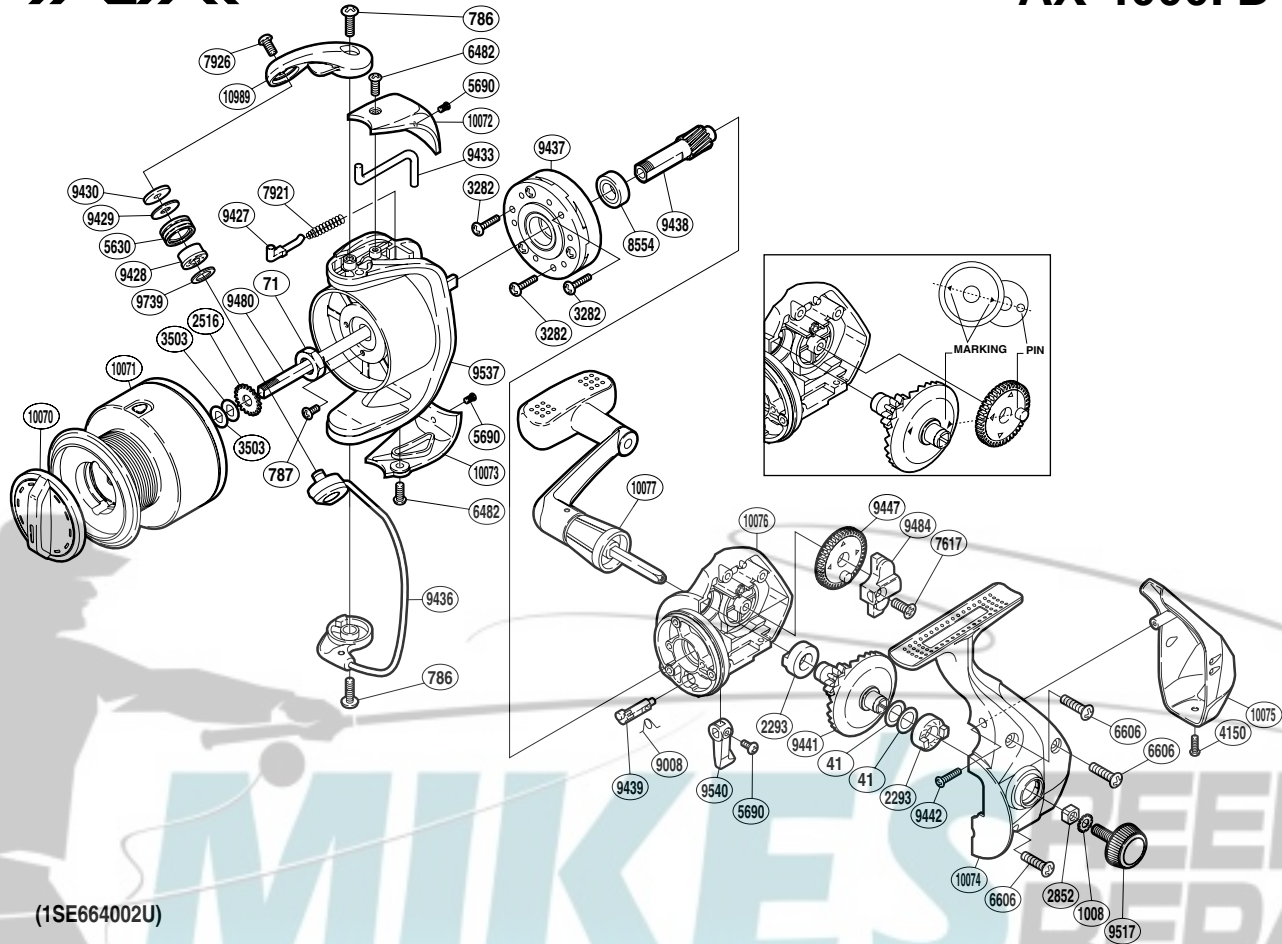

### AX-4000FB

(1SE664002U)

Part No.	Description	Part No.	Description	Part No.	Description
RD 0041	Washer	RD 7921	Bail Spring	RD 9480	Main Shaft
RD 0071	Rotor Nut	RD 7926	Screw	RD 9484	Oscillating Slider
RD 0786	Screw	RD 8554	Ball Bearing	RD 9517	Handle Screw Cap
RD 0787	Screw	RD 9008	Anti-Reverse Cam Spring	RD 9537	Rotor
RD 1008	Handle Lock Washer	RD 9427	Bail Spring Guide	RD 9540	Anti-Reverse Lever
RD 2293	Drive Gear Bushing	RD 9428	Line Roller Bushing	RD 9739	Bearing Spacer
RD 2516	Spool Support	RD 9429	Line Roller Spacer	RD10070	Drag Knob
RD 2852	Handle Screw Lock	RD 9430	Line Roller Washer	RD10071	Spool Assembly
RD 3282	Screw	RD 9433	Bail Trip Lever	RD10072	Bail Spring Cover
RD 3503	Spool Washer	RD 9436	Bail Assembly	RD10073	Bail Hold Support Guard
RD 4150	Screw	RD 9437	Roller Clutch Assembly	RD10074	Side Cover
RD 5630	Line Roller	RD 9438	Pinion Gear	RD10075	Rear Protector
RD 5690	Screw	RD 9439	Anti-Reverse Cam	RD10076	Body
RD 6482	Screw	RD 9441	Drive Gear	RD10077	Handle Assembly
RD 6606	Screw	RD 9442	Screw	RD10989	Bail Arm
RD 7617	Screw	RD 9447	Oscillating Gear		