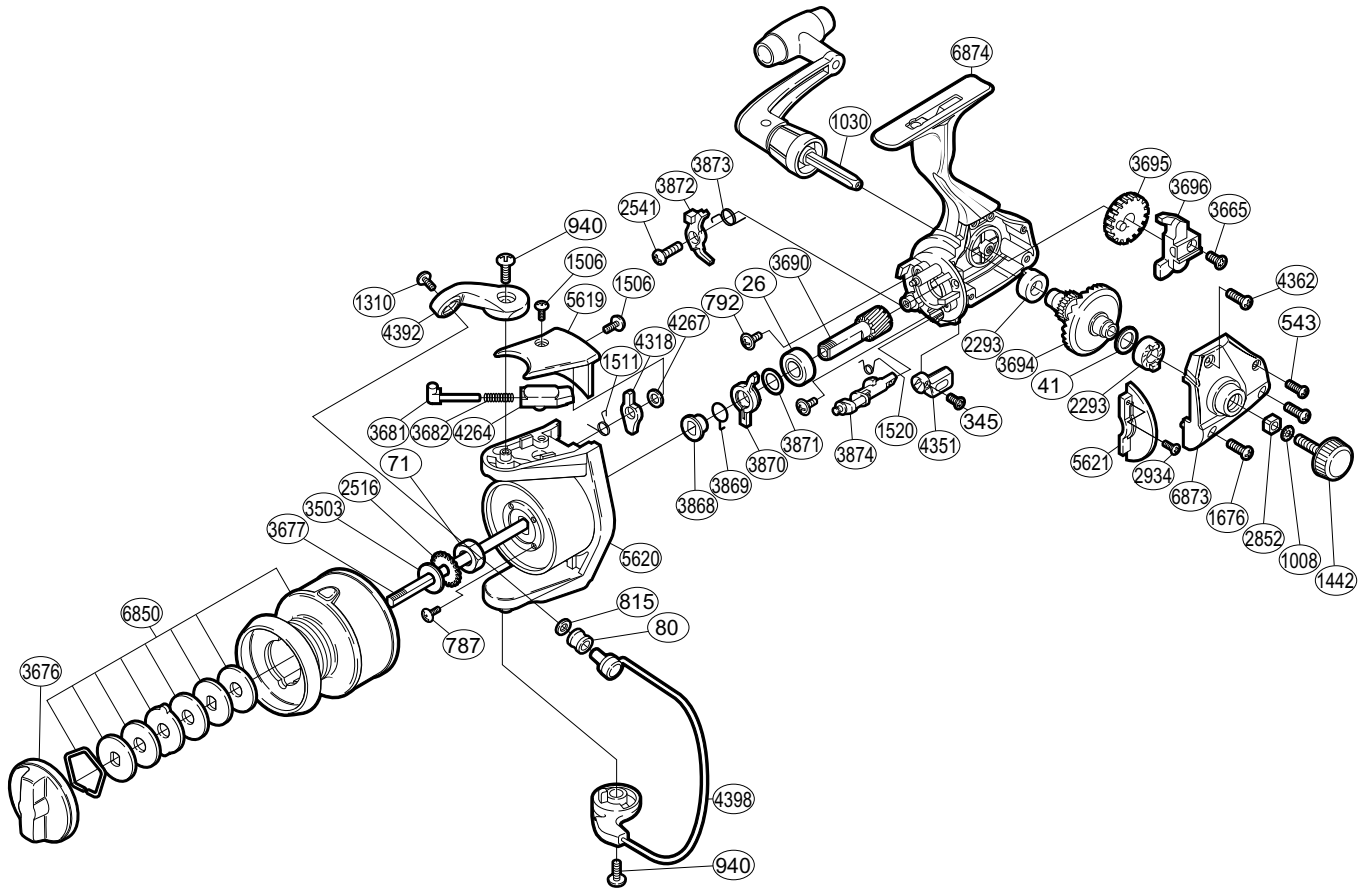

### AX-4000FA

| Part No. | Description                    | Part No. | Description                  | Part No. | Description                     |
|----------|--------------------------------|----------|------------------------------|----------|---------------------------------|
| RD 0026  | Ball Bearing                   | RD 2293  | Drive Gear Bushing           | RD 3871  | Bushing Washer                  |
| RD 0041  | Drive Gear Washer              | RD 2516  | Spool Support                | RD 3872  | Anti-Reverse Pawl               |
| RD 0071  | Rotor Nut                      | RD 2541  | Anti-Reverse Pawl Screw      | RD 3873  | Anti-Reverse Pawl Spring        |
| RD 0080  | Line Roller                    | RD 2852  | Handle Screw Lock            | RD 3874  | Anti-Reverse Cam                |
| RD 0345  | Anti-Reverse Lever Screw       | RD 2934  | Flange Screw                 | RD 4264  | Bail Spring Guide (B)           |
| RD 0543  | Side Cover Screw (small)       | RD 3503  | Spool Washer                 | RD 4267  | Bail Trip Lever Washer          |
| RD 0787  | Nut Lock Screw                 | RD 3665  | Slider Retainer Screw        | RD 4318  | Bail Trip Lever                 |
| RD 0792  | Bearing Retainer Screw         | RD 3676  | Drag Knob                    | RD 4351  | Anti-Reverse Lever              |
| RD 0815  | Line Roller Washer             | RD 3677  | Main Shaft                   | RD 4362  | Side Cover Screw (large-silver) |
| RD 0940  | Multi-Purpose Screw            | RD 3681  | Bail Spring Guide (A)        | RD 4392  | Bail Arm                        |
| RD 1008  | Handle Lock Washer             | RD 3682  | Bail Spring                  | RD 4398  | Bail Assembly                   |
| RD 1030  | Handle Assembly                | RD 3690  | Pinion Gear                  | RD 5619  | Bail Spring Cover               |
| RD 1310  | Line Roller Screw              | RD 3694  | Drive Gear                   | RD 5620  | Rotor                           |
| RD 1442  | Handle Screw Cap               | RD 3695  | Oscillating Gear             | RD 5621  | Side Cover Flange               |
| RD 1506  | Multi-Purpose Screw            | RD 3696  | Oscillating Slider           | RD 6850  | Spool Assembly                  |
| RD 1511  | Lever Spring                   | RD 3868  | Lock Out Spring Holder       | RD 6873  | Side Cover                      |
| RD 1520  | Anti-Reverse Cam Spring        | RD 3869  | Anti-Reverse Lock Out Spring | RD 6874  | Body                            |
| RD 1676  | Side Cover Screw (large-black) | RD 3870  | Anti-Reverse Lock Out        |          |                                 |