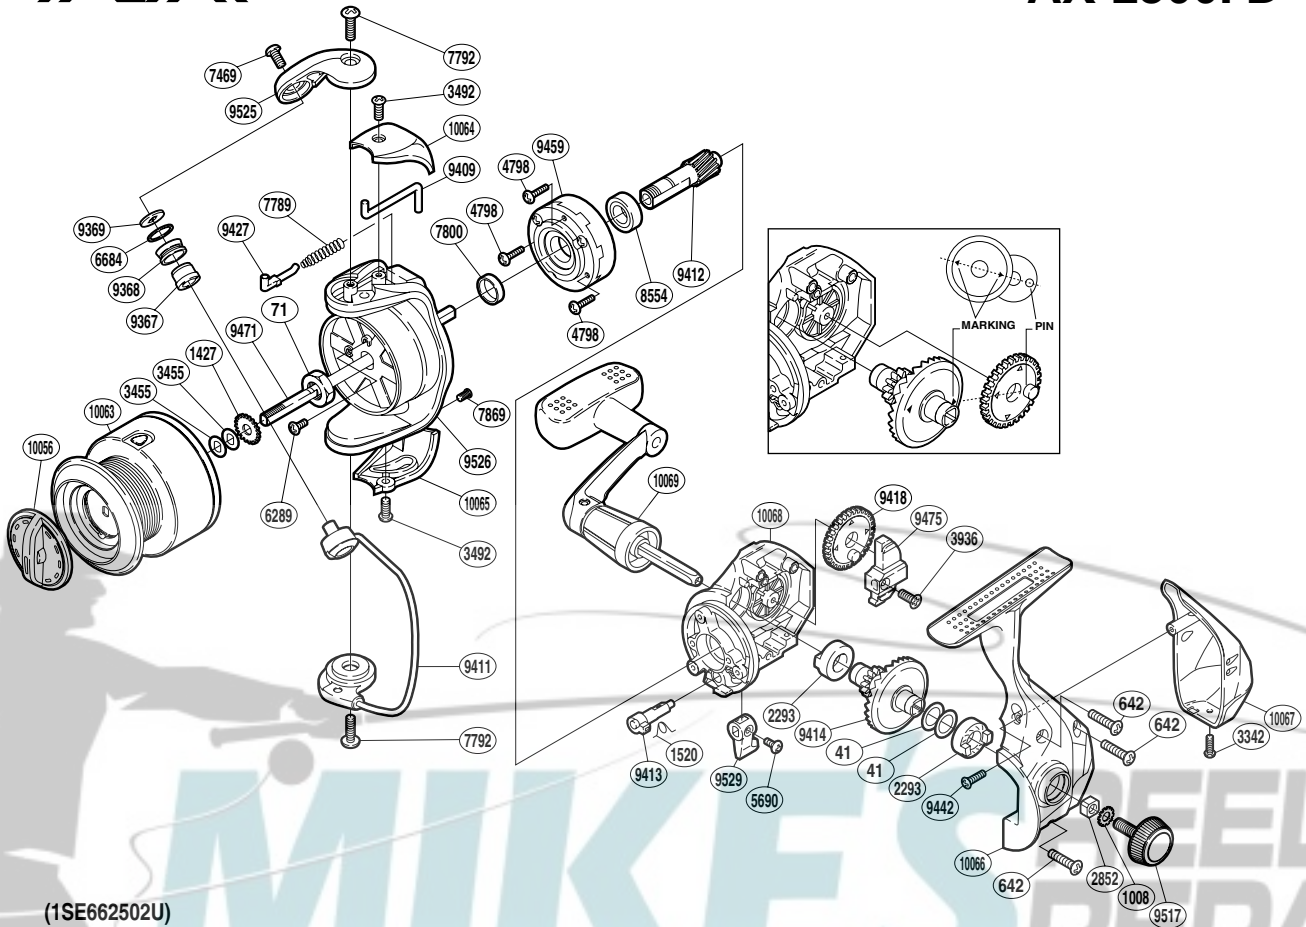

SHIMANO®

AX

AX-2500FB

(1SE662502U)

Part No.	Description	Part No.	Description	Part No.	Description
RD 0041	Washer	RD 7469	Screw	RD 9442	Screw
RD 0071	Rotor Nut	RD 7789	Bail Spring	RD 9459	Roller Clutch Assembly
RD 0642	Screw	RD 7792	Screw	RD 9471	Main Shaft
RD 1008	Handle Lock Washer	RD 7800	Rotor Ring	RD 9475	Oscillating Slider
RD 1427	Spool Support	RD 7869	Screw	RD 9517	Handle Screw Cap
RD 1520	Anti-Reverse Cam Spring	RD 8554	Ball Bearing	RD 9525	Bail Arm
RD 2293	Drive Gear Bushing	RD 9367	Line Roller Bushing	RD 9526	Rotor
RD 2852	Handle Screw Lock	RD 9368	Line Roller	RD 9529	Anti-Reverse Lever
RD 3342	Screw	RD 9369	Line Roller Washer	RD10056	Drag Knob
RD 3455	Spool Washer	RD 9409	Bail Trip Lever	RD10063	Spool Assembly
RD 3492	Screw	RD 9411	Bail Assembly	RD10064	Bail Spring Cover
RD 3936	Screw	RD 9412	Pinion Gear	RD10065	Bail Hold Support Guard
RD 4798	Screw	RD 9413	Anti-Reverse Cam	RD10066	Side Cover
RD 5690	Screw	RD 9414	Drive Gear	RD10067	Rear Protector
RD 6289	Screw	RD 9418	Oscillating Gear	RD10068	Body
RD 6684	Line Roller Spacer	RD 9427	Bail Spring Guide	RD10069	Handle Assembly