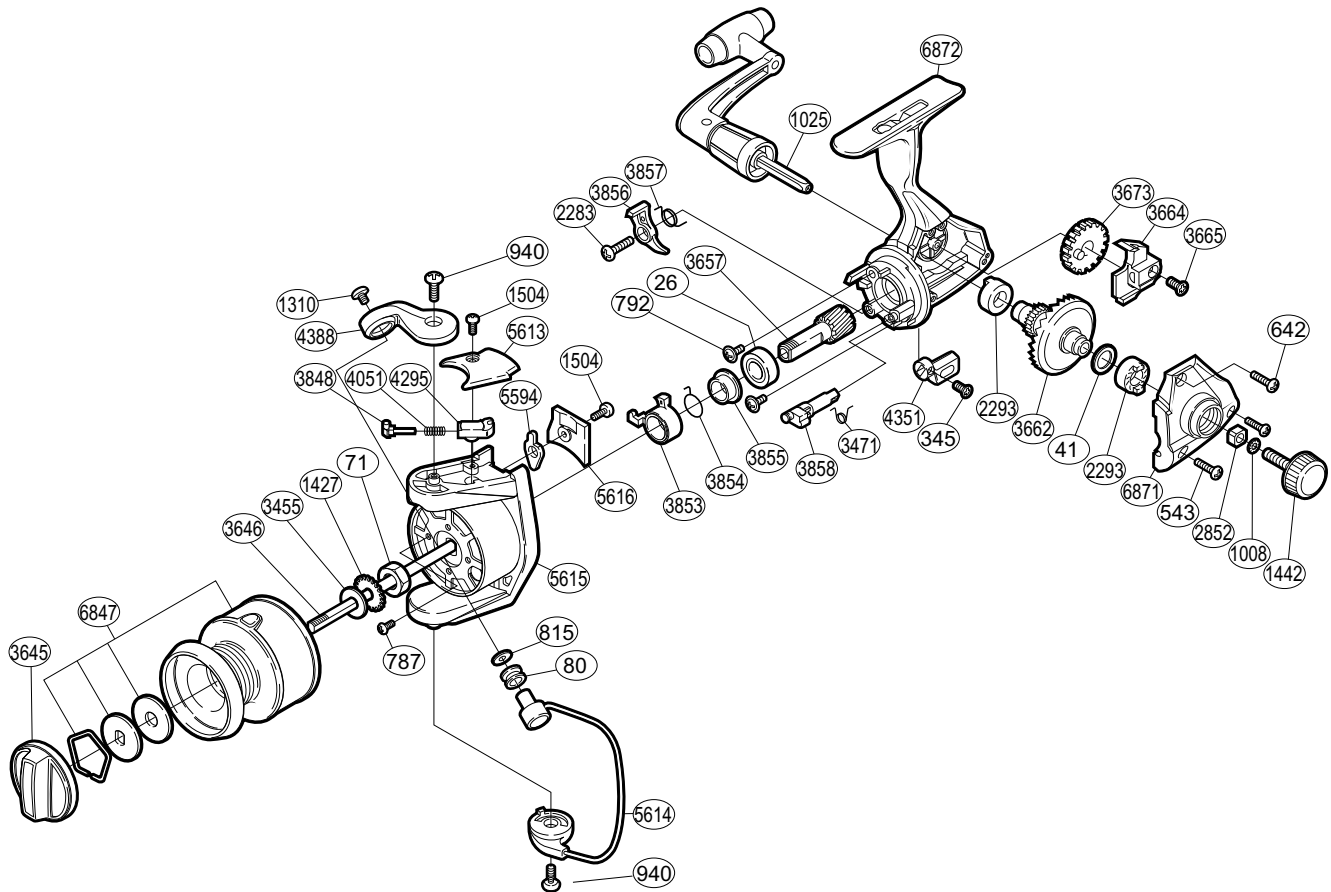

SHIMANO®

AX®

AX-2000FA

Part No.	Description	Part No.	Description	Part No.	Description
RD 0026	Ball Bearing	RD 1504	Multi-Purpose Screw	RD 3855	Lock Out Spring Holder
RD 0041	Drive Gear Washer	RD 2283	Anti-Reverse Pawl Screw	RD 3856	Anti-Reverse Pawl
RD 0071	Rotor Nut	RD 2293	Drive Gear Bushing	RD 3857	Anti-Reverse Pawl Spring
RD 0080	Line Roller	RD 2852	Handle Screw Lock	RD 3858	Anti-Reverse Cam
RD 0345	Anti-Reverse Lever Screw	RD 3455	Spool Washer	RD 4051	Bail Spring
RD 0543	Side Cover Screw (black)	RD 3471	Anti-Reverse Cam Spring	RD 4295	Bail Spring Guide (B)
RD 0642	Side Cover Screw (silver)	RD 3645	Drag Knob	RD 4351	Anti-Reverse Lever
RD 0787	Nut Lock Screw	RD 3646	Main Shaft	RD 4388	Bail Arm
RD 0792	Bearing Retainer Screw	RD 3657	Pinion Gear	RD 5594	Bail Trip Lever
RD 0815	Line Roller Washer	RD 3662	Drive Gear	RD 5613	Bail Spring Cover
RD 0940	Multi-Purpose Screw	RD 3664	Oscillating Slider	RD 5614	Bail Assembly
RD 1008	Handle Lock Washer	RD 3665	Slider Retainer Screw	RD 5615	Rotor
RD 1025	Handle Assembly	RD 3673	Oscillating Gear	RD 5616	Counterbalance Cover
RD 1310	Line Roller Screw	RD 3848	Bail Spring Guide (A)	RD 6847	Spool Assembly
RD 1427	Spool Support	RD 3853	Anti-Reverse Lock Out	RD 6871	Side Cover
RD 1442	Handle Screw Cap	RD 3854	Anti-Reverse Lock Out Spring	RD 6872	Body