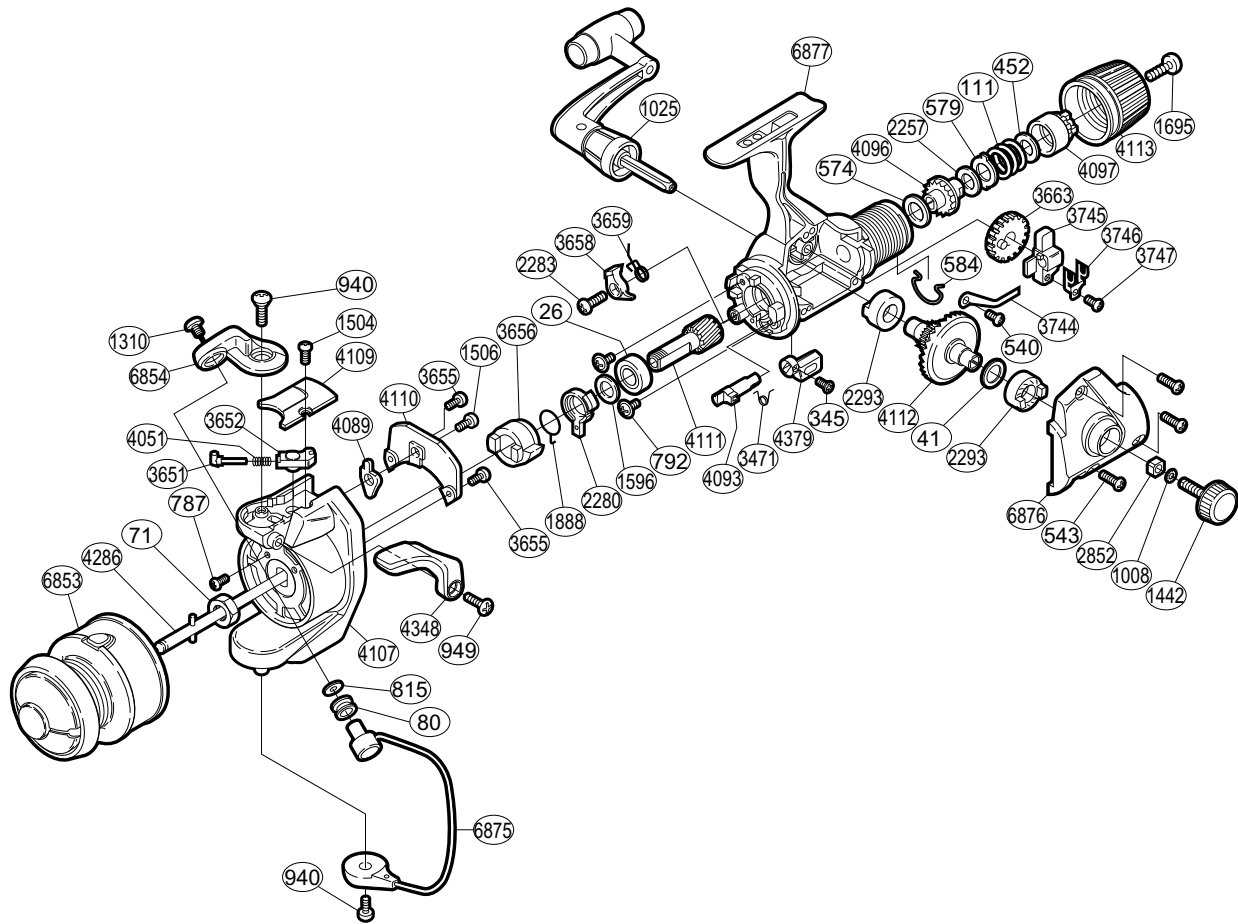

SHIMANO®

AX-1000RA

Part No.	Description	Part No.	Description	Part No.	Description
RD 0026	Ball Bearing	RD 1504	Bail Spring Cover Screw	RD 3747	Slider Retainer Screw
RD 0041	Drive Gear Washer	RD 1506	Bail Trip Lever Screw	RD 4051	Bail Spring
RD 0071	Rotor Nut	RD 1596	Bushing Washer	RD 4089	Bail Trip Lever
RD 0080	Line Roller	RD 1695	Drag Knob Screw	RD 4093	Anti-Reverse Cam
RD 0111	Drag Coil Spring	RD 1888	Anti-Reverse Lock Out Spring	RD 4096	Drag Shaft
RD 0345	Anti-Reverse Lever Screw	RD 2257	Drag Washer "H" (blue)	RD 4097	Pressure Screw
RD 0452	Drag Spring Washer	RD 2280	Anti-Reverse Lock Out	RD 4107	Rotor Assembly
RD 0540	Drag Click Screw	RD 2283	Anti-Reverse Pawl Screw	RD 4109	Bail Spring Cover
RD 0543	Side Cover Screw	RD 2293	Drive Gear Bushing	RD 4110	Counterbalance Cover
RD 0574	Drag Washer "C" (cloth)	RD 2852	Handle Screw Lock	RD 4111	Pinion Gear
RD 0579	Eared Washer "B"	RD 3471	Anti-Reverse Cam Spring	RD 4112	Drive Gear
RD 0584	Hold Click Spring	RD 3651	Bail Spring Guide (A)	RD 4113	Drag Knob Assembly
RD 0787	Nut Lock Screw	RD 3652	Bail Spring Guide (B)	RD 4286	Main Shaft Assembly
RD 0792	Bearing Retainer Screw	RD 3655	Cover Screw	RD 4348	Quick-Fire II Trigger
RD 0815	Line Roller Washer	RD 3656	Anti-Reverse Ratchet	RD 4379	Anti-Reverse Lever
RD 0940	Multi-Purpose Screw	RD 3658	Anti-Reverse Pawl	RD 6853	Spool Assembly
RD 0949	Trigger Screw	RD 3659	Anti-Reverse Pawl Spring	RD 6854	Bail Arm
RD 1008	Handle Lock Washer	RD 3663	Oscillating Gear	RD 6875	Bail Assembly
RD 1025	Handle Assembly	RD 3744	Drag Click	RD 6876	Side Cover
RD 1310	Line Roller Screw	RD 3745	Oscillating Slider	RD 6877	Body
RD 1442	Handle Screw Cap	RD 3746	Oscillating Slider Retainer		