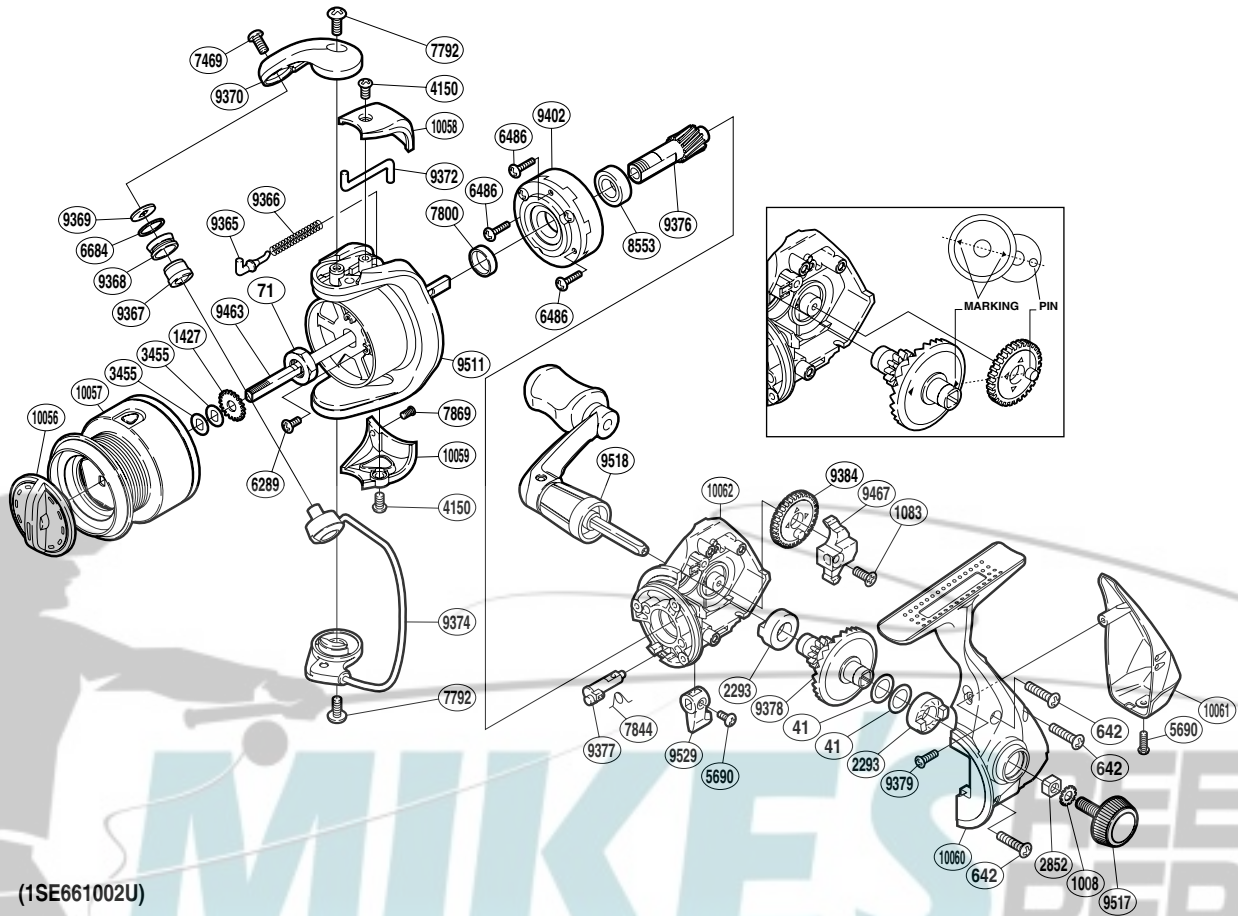

SHIMANO®

AX

AX-1000FB

(1SE661002U)

Part No.	Description	Part No.	Description	Part No.	Description
RD 0041	Washer	RD 7800	Rotor Ring	RD 9384	Oscillating Gear
RD 0071	Rotor Nut	RD 7844	Anti-Reverse Cam Spring	RD 9402	Roller Clutch Assembly
RD 0642	Screw	RD 7869	Screw	RD 9463	Main Shaft
RD 1008	Handle Lock Washer	RD 8553	Ball Bearing	RD 9467	Oscillating Slider
RD 1083	Screw	RD 9365	Bail Spring Guide	RD 9511	Rotor
RD 1427	Spool Support	RD 9366	Bail Spring	RD 9517	Handle Screw Cap
RD 2293	Drive Gear Bushing	RD 9367	Line Roller Bushing	RD 9518	Handle Assembly
RD 2852	Handle Screw Lock	RD 9368	Line Roller	RD 9529	Anti-Reverse Lever
RD 3455	Spool Washer	RD 9369	Line Roller Washer	RD10056	Drag Knob
RD 4150	Screw	RD 9370	Bail Arm	RD10057	Spool Assembly
RD 5690	Screw	RD 9372	Bail Trip Lever	RD10058	Bail Spring Cover
RD 6289	Screw	RD 9374	Bail Assembly	RD10059	Bail Hold Support Guard
RD 6486	Screw	RD 9376	Pinion Gear	RD10060	Side Cover
RD 6684	Line Roller Spacer	RD 9377	Anti-Reverse Cam	RD10061	Rear Protector
RD 7469	Screw	RD 9378	Drive Gear	RD10062	Body
RD 7792	Screw	RD 9379	Screw		