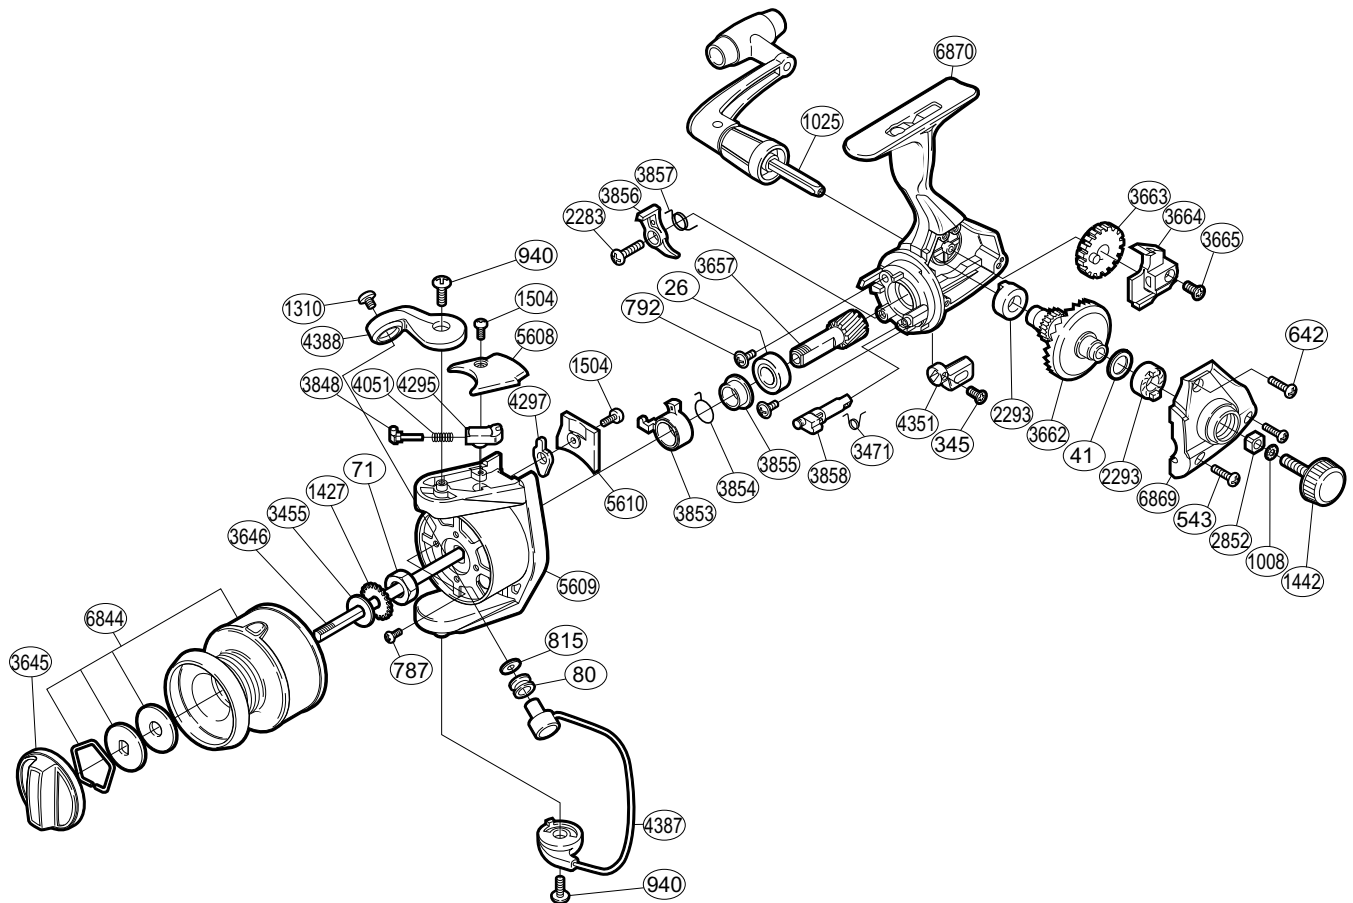

SHIMANO®

AX®

AX-1000FA

Part No.	Description	Part No.	Description	Part No.	Description
RD 0026	Ball Bearing	RD 1504	Multi-Purpose Screw	RD 3855	Lock Out Spring Holder
RD 0041	Drive Gear Washer	RD 2283	Anti-Reverse Pawl Screw	RD 3856	Anti-Reverse Pawl
RD 0071	Rotor Nut	RD 2293	Drive Gear Bushing	RD 3857	Anti-Reverse Pawl Spring
RD 0080	Line Roller	RD 2852	Handle Screw Lock	RD 3858	Anti-Reverse Cam
RD 0345	Anti-Reverse Lever Screw	RD 3455	Spool Washer	RD 4051	Bail Spring
RD 0543	Side Cover Screw (black)	RD 3471	Anti-Reverse Cam Spring	RD 4295	Bail Spring Guide (B)
RD 0642	Side Cover Screw (silver)	RD 3645	Drag Knob	RD 4297	Bail Trip Lever
RD 0787	Nut Lock Screw	RD 3646	Main Shaft	RD 4351	Anti-Reverse Lever
RD 0792	Bearing Retainer Screw	RD 3657	Pinion Gear	RD 4387	Bail Assembly
RD 0815	Line Roller Washer	RD 3662	Drive Gear	RD 4388	Bail Arm
RD 0940	Multi-Purpose Screw	RD 3663	Oscillating Gear	RD 5608	Bail Spring Cover
RD 1008	Handle Lock Washer	RD 3664	Oscillating Slider	RD 5609	Rotor
RD 1025	Handle Assembly	RD 3665	Slider Retainer Screw	RD 5610	Counterbalance Cover
RD 1310	Line Roller Screw	RD 3848	Bail Spring Guide (A)	RD 6844	Spool Assembly
RD 1427	Spool Support	RD 3853	Anti-Reverse Lock Out	RD 6869	Side Cover
RD 1442	Handle Screw Cap	RD 3854	Anti-Reverse Lock Out Spring	RD 6870	Body