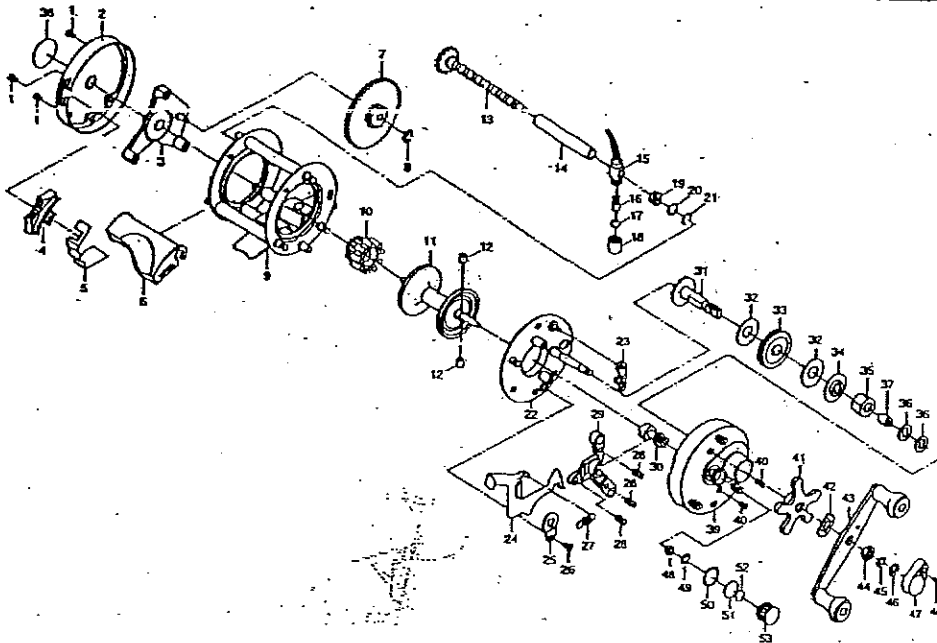

XT2000

XT1000 XT2000
 BASS PRO

PARTS NLA

Shakespeare® Baitcast Reel Parts List

Use this parts list for ordering replacement parts for your Shakespeare Baitcast Reel. When ordering, please specify which reel you own and the model number printed on the reel body.

Part #	Part Name	Part #	Part Name
1	Left Side Plate Screw	28	Yoke Spring
2	Left Side Plate	29	Yoke
3	Level Wind Gear Frame With Bearing	30	Pinion Gear
4	Bait Clicker Button	31	Crankshaft
5	Bait Clicker Spring	32	Drag Friction Disc
6	Thumb Rest Hood	33	Main Gear
7	Level Wind Gear	34	Drag Pressure Plate
8	E-Ring	35	Bearing
9	Main Body Assembly	36	Drag Spring Washer
10	Level Wind Pinion Gear	37	Clutch Bearing Inner Race
11	Spool Assembly	38	Label
12	Centrifugal Brake Shoe	39	Right Side Plate
13	Worm Shaft	40	Multi-Purpose Screw
14	Line Guard	41	Star Drag Handle
15	Line Guide	42	Handle Spring Washer
16	Line Guide Pawl	43	Crank Handle Assembly
17	Washer	44	Handle Nut
18	Line Guide Pawl Cap	45	Shim Washer
19	Bushing	46	E-Ring
20	Washer	47	Retaining Cap
21	Retaining Ring	48	Ball Bearing
22	Gear Plate	49	Retaining Clip
23	Anti-Reverse Pawl	50	O-Ring
24	Thumb Button	51	Cast Control Brass Washer
25	Latch Keeper	52	Cast Control Rubber Washer
26	Keeper Screw	53	Cast Control Knob
27	Latch Spring		