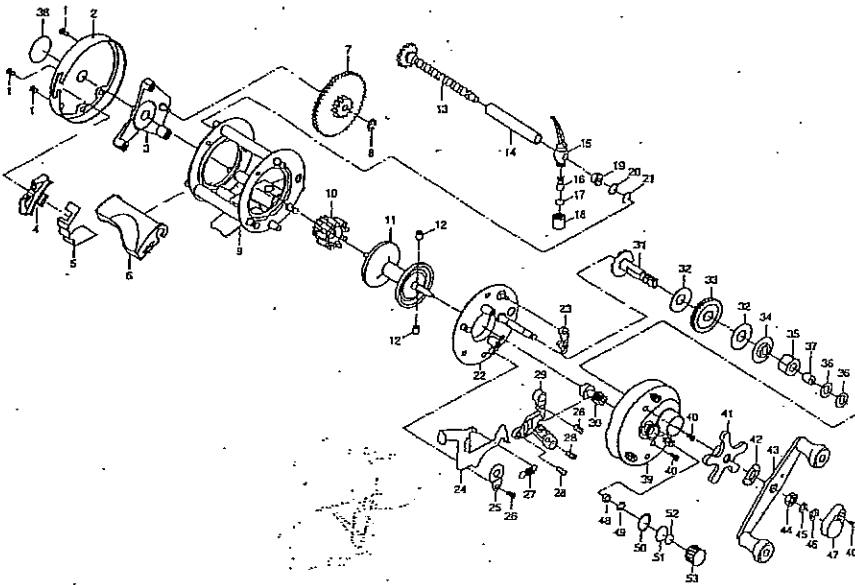

PARTS NLA

XT1000

Supra?

XT1000 XT2000
 BASS PRO

Shakespeare® Baitcast Reel Parts List

Use this parts list for ordering replacement parts for your Shakespeare Baitcast Reel. When ordering, please specify which reel you own and the model number printed on the reel body.

Part #	Part Name	Part #	Part Name
1	Left Side Plate Screw	28	Yoke Spring
2	Left Side Plate	29	Yoke
3	Level Wind Gear Frame With Bearing	30	Pinion Gear
4	Bait Clicker Button	31	Crankshaft
5	Bait Clicker Spring	32	Drag Friction Disc
6	Thumb Rest Hood	33	Main Gear
7	Level Wind Gear	34	Drag Pressure Plate
8	E-Ring	35	Bearing
9	Main Body Assembly	36	Drag Spring Washer
10	Level Wind Pinion Gear	37	Clutch Bearing Inner Race
11	Spool Assembly	38	Label
12	Centrifugal Brake Shoe	39	Right Side Plate
13	Worm Shaft	40	Multi-Purpose Screw
14	Line Guard	41	Star Drag Handle
15	Line Guide	42	Handle Spring Washer
16	Line Guide Pawl	43	Crank Handle Assembly
17	Washer	44	Handle Nut
18	Line Guide Pawl Cap	45	Shim Washer
19	Bushing	46	E-Ring
20	Washer	47	Retaining Cap
21	Retaining Ring	48	Ball Bearing
22	Gear Plate	49	Retaining Clip
23	Anti-Reverse Pawl	50	O-Ring
24	Thumb Button	51	Cast Control Brass Washer
25	Latch Keeper	52	Cast Control Rubber Washer
26	Keeper Screw	53	Cast Control Knob
27	Latch Spring		