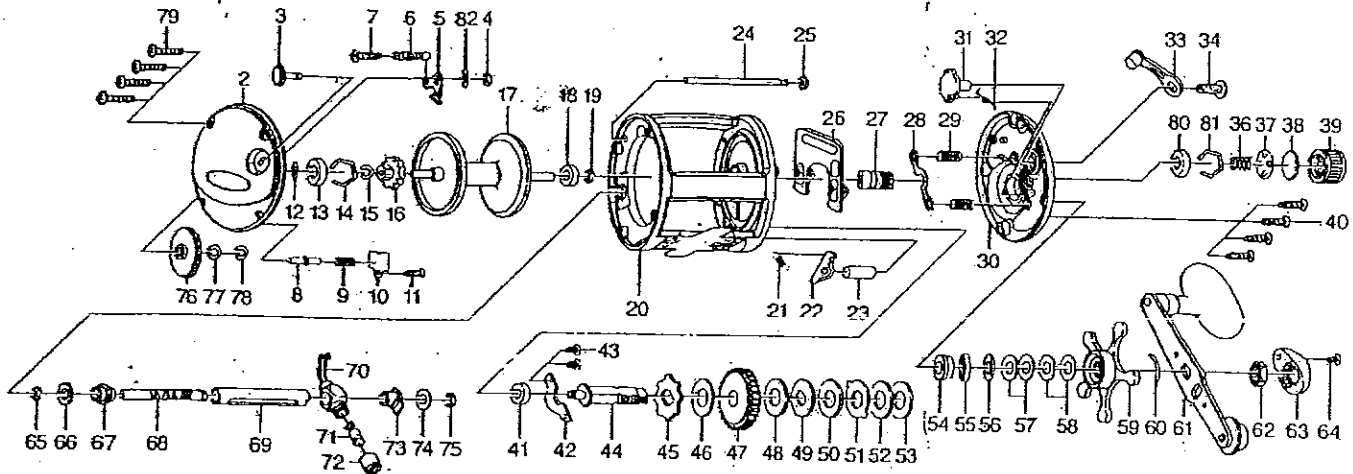

Shakespeare®

UBOAT 30

For Parts and Service
Call 1-888-404-1119
www.mikesreelrepair.com

Part # Part Name

- 2 Left cover assembly
- 3 Click lever
- 4 Retainer—1145278
- 5 Click claw—1145931
- 6 Spring—1146773
- 7 Tap screw—1146253
- 8 Click metal
- 9 Coil spring
- 10 Plate
- 11 Tap screw
- 12 Washer
- 13 Bearing
- 14 Retainer
- 15 C-ring
- 16 Pinion—1145634
- 17 Spool assembly
- 18 Bearing—1145105
- 19 Retainer
- 20 Frame assembly
- 21 Spring—1146748
- 22 Stopper—1145932
- 23 Metal
- 24 Pillar
- 25 Retainer
- 26 Slide plate
- 27 Pinion assembly—1145990
- 28 Clutch
- 29 Coil spring—1146747
- 30 Right cover assembly
- 31 Clutch cam
- 32 Spring—1146746
- 33 Clutch lever assembly—1145776
- 34 Screw—1146252
- 36 Spring—1146745
- 37 Washer—1146861
- 38 Washer—1146862
- 39 Tension knob—1145232
- 40 Tap screw—1146241
- 41 Bearing
- 42 Plate

Part # Part Name

- 43 Tap screw
- 44 Gear metal
- 45 Ratchet
- 46 Washer - L1—1146866
- 47 Drive gear
- 48 Washer - L2—1146865
- 49 Washer - D2
- 50 Washer - L3—1146864
- 51 Washer - A
- 52 Washer - L4—1146863
- 53 Washer - D2
- 54 Bush
- 55 Ball bearing—1145083
- 56 Washer
- 57 Spring washer—1146768
- 58 Spring washer—1146769
- 59 Star drag assembly
- 60 Leaf spring—1146744
- 61 Handle assembly—1145434
- 62 Nut—1145874
- 63 Handle nut cap—1145241
- 64 Screw—1146157
- 65 Retainer—1145278
- 66 Gear—1145637
- 67 Bush
- 68 Worm shaft—1146302
- 69 Pipe—1145725
- 70 Level wind assembly
- 71 Level wind pin—1145923
- 72 Nut—1145873
- 73 Bush
- 74 Washer
- 75 Retainer—1145278
- 76 Idle gear—1145635
- 77 Washer
- 78 Retainer
- 79 Tap screw—1146242
- 80 Bearing
- 81 Retainer
- 82 WASHER