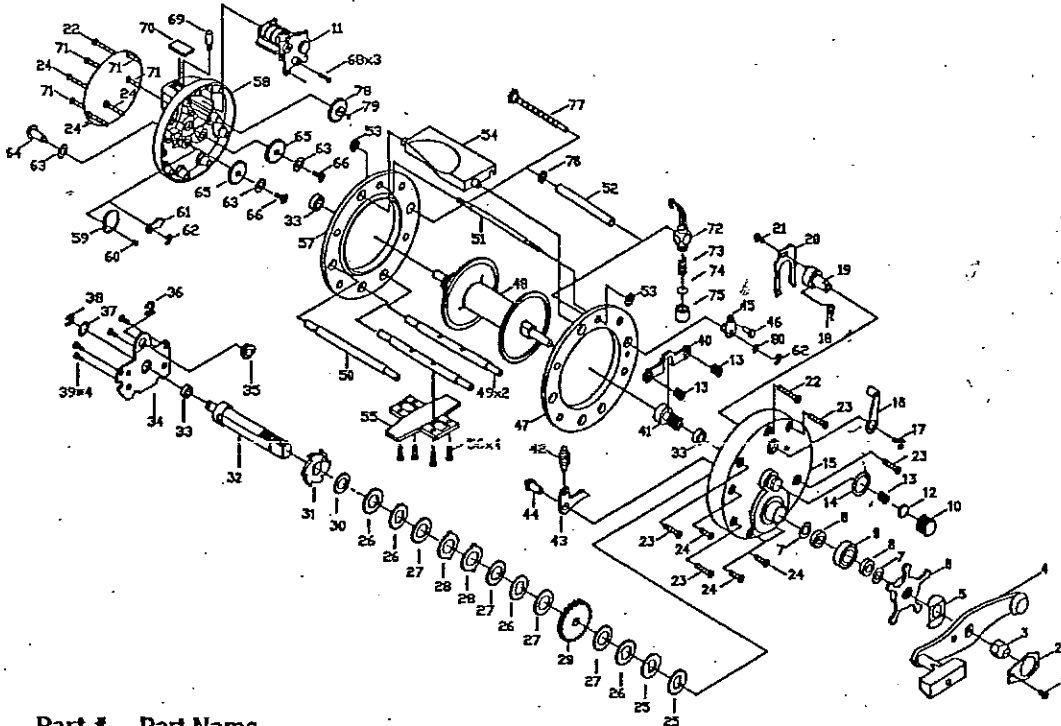

Tidewater TWS0LCL
TIDEWATER 50LCL

Part #	Part Name
1	Handle Nut Retainer Screw - 1146219
2	Handle Nut Retainer - 1146062
3	Handle Nut - 1145845
4	Handle Assembly - 1145430
5	Friction Washer - 1146858
6	Star Drag - 1146919
7	Washer (X2)
8	Bushing (X2)
9	Ball Bearing - 1145104
10	Spool Tension Knob - 1145220
11	Line Counter Assembly
12	Spacer - 1146847
13	Yoke Spring (X3) - 1146711
14	Rubber O-Ring - 1146074
15	Right Side Plate
16	Clutch Lever
17	Clutch Lever Screw
18	Clutch Cam Spring - 1146741
19	Clutch Cam
20	Clutch Plate
21	Clutch Plate Screw
22	Screw (16.5mm)(X2)
23	Screw (15mm)(X4)
24	Screw (10mm)(X6)
25	Spring Washer
26	Key Washer (X3)
27	Drag Washer (X5)
28	Eared Washer (X2)
29	Main Gear
30	Fiber Washer
31	Ratchet Gear
32	Drive Shaft
33	Ball Bearing or Bushing
34	Support Plate
35	Bushing
36	E. Clip - 1145280
37	Washer
38	E. Clip - 1145280
39	Support Plate Screw (X4)
40	Yoke
41	Pinion Gear - 1145971

Part #	Part Name
42	Anti-Reverse Spring
43	Anti-Reverse Pawl
44	Riveter for Anti-Reverse Pawl
45	Bushing
46	Rivet
47	Frame Right Side Cover
48	Spool
49	Frame Support Shaft (X2)
50	Frame Support Shaft
51	Line Carriage Support Shaft
52	Level Wind Guard - 1145720
53	Line Carriage Support Shaft Nut (X2)
54	Thumb Bar
55	Foot
56	Foot Screw (X4)
57	Left Side Frame Cover
58	Left Side Plate
59	Click Power Spring - 1146723
60	Click Power Spring Screw
61	Click Pawl - 1145918
62	E. Clip - 1145278
63	Plastic Washer (X3)
64	Click Button
65	Drive Gear (X2) - 1145631
66	Screw (X2)
67	E. Clip
68	Screw (X3)
69	Reset Button
70	Window
71	Screw (12.5mm)(X4)
72	Line Carriage Assembly
73	Pilot Guide - 1145916
74	Washer
75	Pilot Guide Cap - 1145221
76	Washer
77	Worm Shaft (Level Wind) - 1146297
78	Osc Cog Wheel - 1145630
79	E. Clip
80	Washer

#11 + 69 line Counter ASSY - 1146932