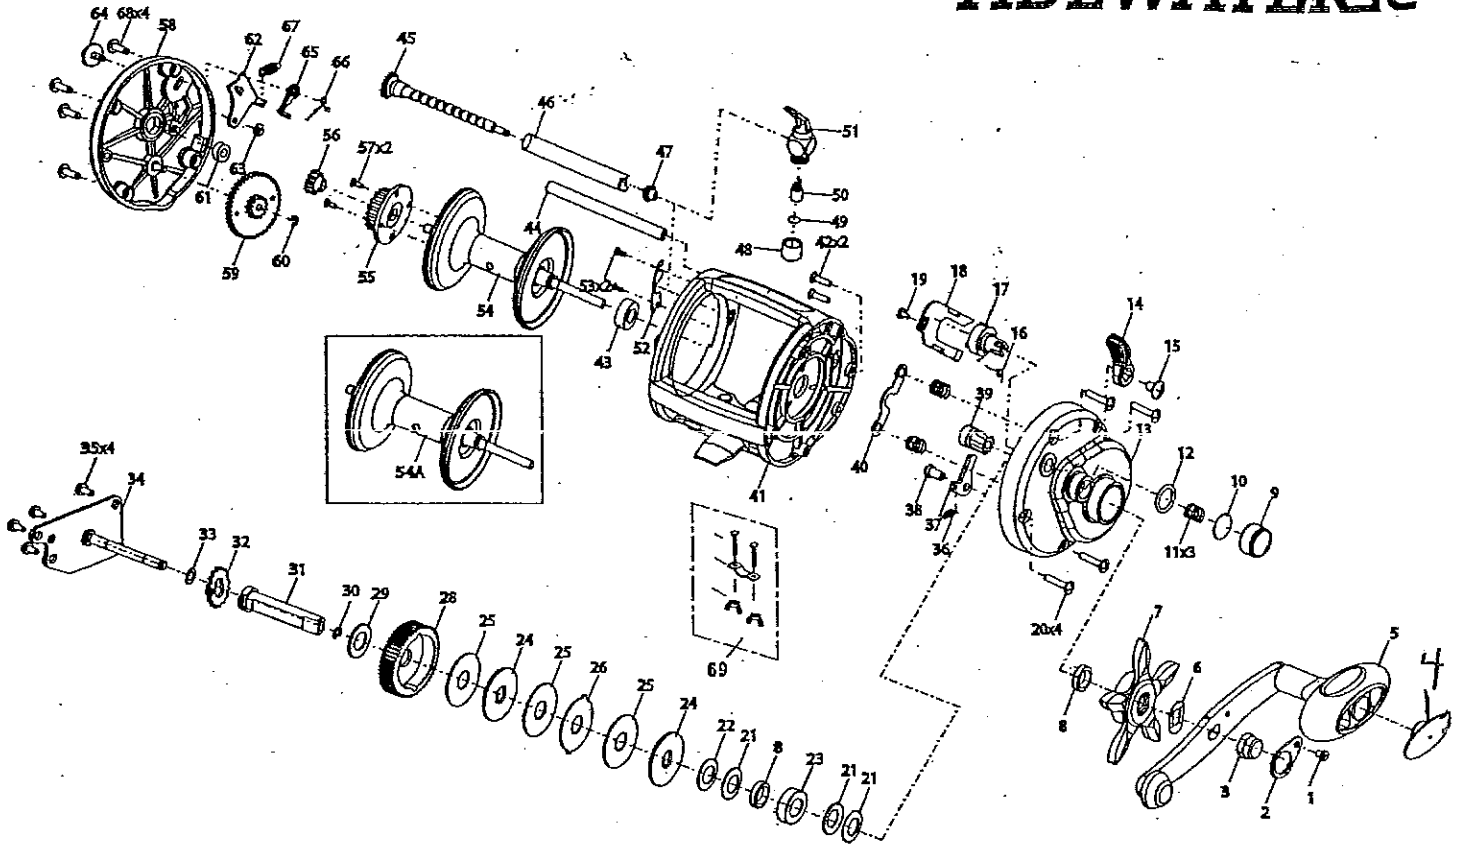

Tidewater T30LA  
**TIDEWATER**

Part #	Part Name	Part #	Part Name	Part #	Part Name
1	Handle Nut Retainer Screw — 1146243	28	Drive Gear	57	Spool Screw (x2)
2	Handle Nut Retainer — 1146067	29	Drive Shaft Washer	58	Left Side Plate
3	Handle Nut — 1145871	30	E. Clip A — 1145286	59	Idler Gear — 1145661
4	Handle Knob Cap	31	Drive Shaft — 1146313	60	E. Clip B — 1145278
5	Handle Assembly — 1145451	32	AR Ratchet — 1146048	61	Bushing D
6	Leaf Spring — 1146765	33	Washer	62	Click Retainer
7	Star Drag	34	Set Plate	63	E. Clip C — 1145278
8	Bushing (x2) — 1145776	35	Set Plate Screw (x4) — 1146246	64	Click Switch — 1145183
9	Cast Control Cap — 1145240	36	Anti-Reverse Spring — 1146770	65	Click Pawl — 1145930
10	Spacer — 1146343	37	Anti-Reverse Pawl — 1145935	66	Click Pawl Spring — 1146771
11	Yoke Spring (x3) — 1146766	38	Anti-Reverse Pawl Post	67	Click Spring — 1146772
12	O-Ring — 1146074	39	Pinion Gear — 1145996	68	Left Side Plate Screw (x4) (T15/LA • T20/LA)
13	Right Side Plate	40	Yoke	Left Side Plate Screw (x5) (T30/LA)	
14	Clutch Lever — 1145775	41	Frame	69	Rod Clamp Assembly (T30/LA)
15	Clutch Lever Screw — 1146244	42	Screw (x2) — 1146245		
16	Clutch Spring — 1146767	43	Bushing B		
17	Clutch Cam	44	Level Wind Support Shaft		
18	Clutch Plate	45	Worm Shaft — 1146309		
19	Clutch Plate Screw — 1146247	46	Worm Shaft Guard — 1145723		
20	Right Side Plate Screw (x4) (T15/LA • T20/LA)	47	Level Wind Bushing		
Right Side Plate Screw (x5) (T30/LA)		48	Level Wind Nut — 1145221		
21	Spring Washer A (x3) — 1146768	49	Level Wind Washer — 1146875		
22	Spring Washer B (x1) — 1146769	50	Level Wind Pawl — 1145929		
23	Ball Bearing — 1145079	51	Level Wind Assembly — 1145143		
(T20/LA FEATURES A BRASS BUSHING)		52	Level Wind Lock Plate — 1146020		
24	Key Washer (x2) — 1146879	53	Rivet — 1145952		
25	Drag Washer (x3) — 1146877	54	Spool Assembly (T15L • T20L • T30L)		
26	Eared Washer — 1146880	54A	Spool Assembly (T15/LA • T20/LA • T30/LA)		
27	Idler Gear Washer	55	Spool Gear		
		56	Level Wind Drive Gear — 1145663		