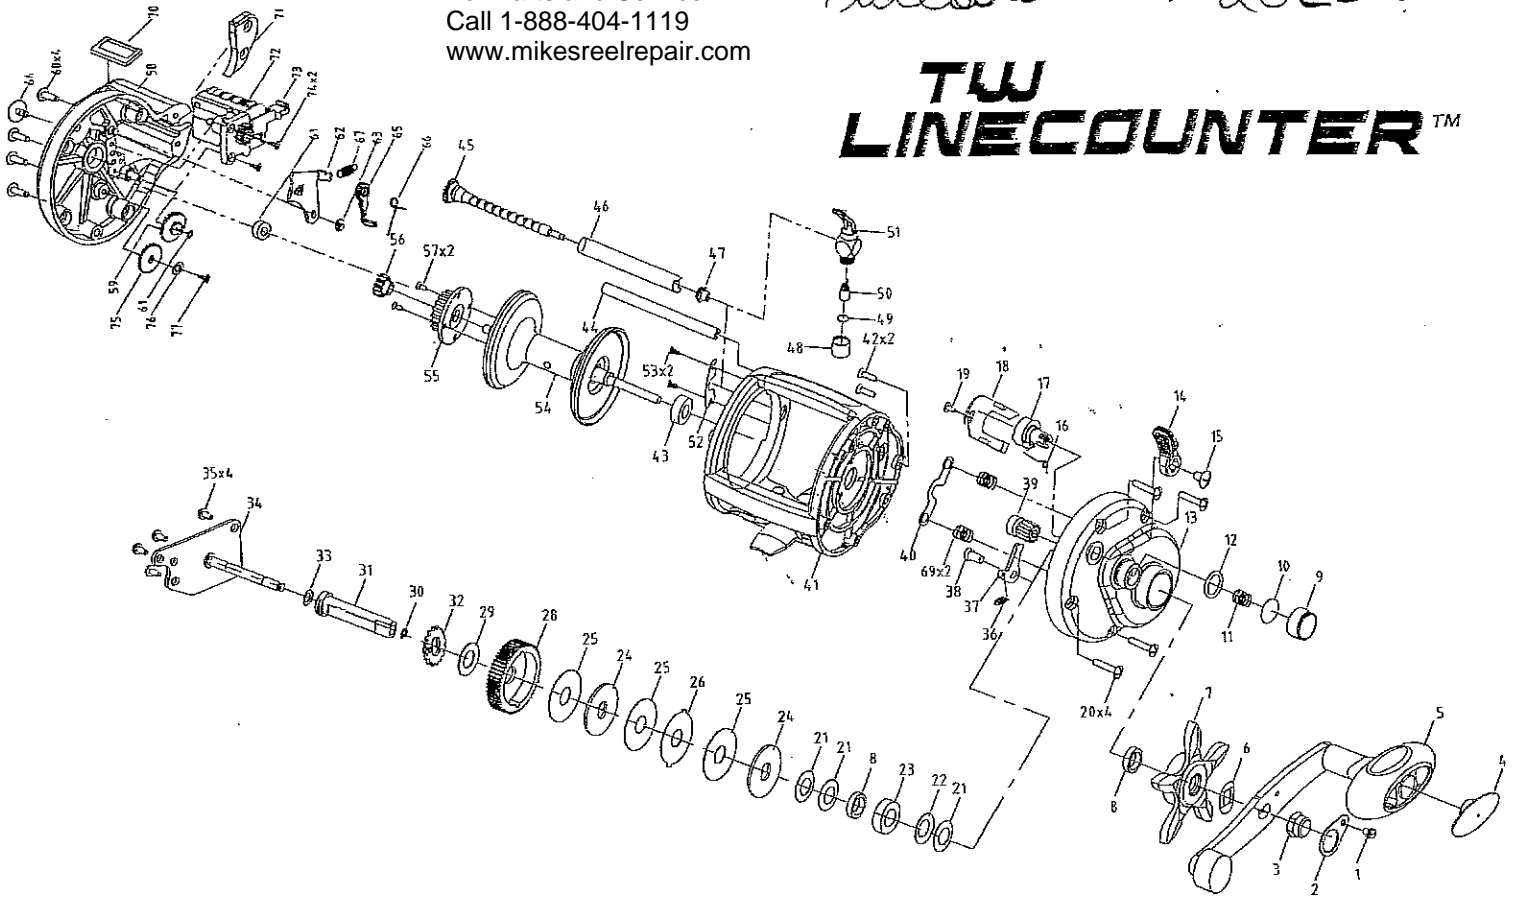

For Parts and Service
 Call 1-888-404-1119
 www.mikesreelrepair.com

Tidewater 7206CL

TW LINECOUNTER™

Part #	Part Name				
1	Handle Nut Retainer Screw - 1146243	30	Drive Shaft Washer	57	Spool Screw (x2)
2	Handle Nut Retainer - 1146067	31	E. Clip A - 1145286	58	Left Side Plate
3	Handle Nut - 1145871	32	Drive Shaft - 1146313	59	Idler Gear A
4	Handle Knob Cap	33	AR Ratchet - 1146047	60	O-Ring - 1146079
5	Handle Assembly - 1145450	34	Washer	61	Bushing D
6	Leaf Spring - 1146765	35	Set Plate	62	Click Retainer
7	Star Drag	36	Set Plate Screw (x4) - 1146246	63	E. Clip C - 1145278
8	Bushing (x2) - 1145176	37	Anti-Reverse Spring - 1146770	64	Click Switch - 1145183
9	Cast Control Cap - 1146946	38	Anti-Reverse Pawl - 1145934	65	Click Pawl - 1145930
10	Spacer - 1146343	39	Anti-Reverse Pawl Post	66	Click Pawl Spring - 1146771
11	Cast Control Cap Spring - 1146766	40	Pinion Gear - 1145995	67	Click Spring - 1146772
12	O-Ring - 1146074	41	Yoke	68	Left Side Plate Screw (x4) - 1146248
13	Right Side Plate	42	Frame	69	Yoke Spring (x2) - 1146766
14	Clutch Lever - 1145774	43	Screw (x2) - 1146245	70	Window
15	Clutch Lever Screw - 1146244	44	Bushing B	71	Plate
16	Clutch Spring - 1146767	45	Level Wind Support Shaft	72	Line Counter Assembly
17	Clutch Cam	46	Worm Shaft - 1146316	73	Reset Button
18	Clutch Plate	47	Worm Shaft Guard	74	Screw (x2)
19	Clutch Plate Screw - 1146247	48	Level Wind Bushing	75	Idler Gear B - 1145631
20	Right side Plate Screw (x4) - 1146250	49	Level Wind Nut - 1145221	76	Washer
21	Spring Washer A (x3) - 1146768	50	Level Wind Washer - 1146875	77	Screw
22	Spring Washer B (x1) - 1146769	51	Level Wind Pawl - 1145929		
23	Ball Bearing - 1145082	52	Level Wind Assembly - 1145142		
24	Key Washer (x2) - 1146881	53	Level Wind Lock Plate		
25	Drag Washer (x3) - 1146876	54	Rivet (x2) - 1145952		
26	Eared Washer - 1146882	55	Spool Assembly		
28	Drive Gear	56	Spool Gear		
			Level Wind Drive Gear - 1145683		