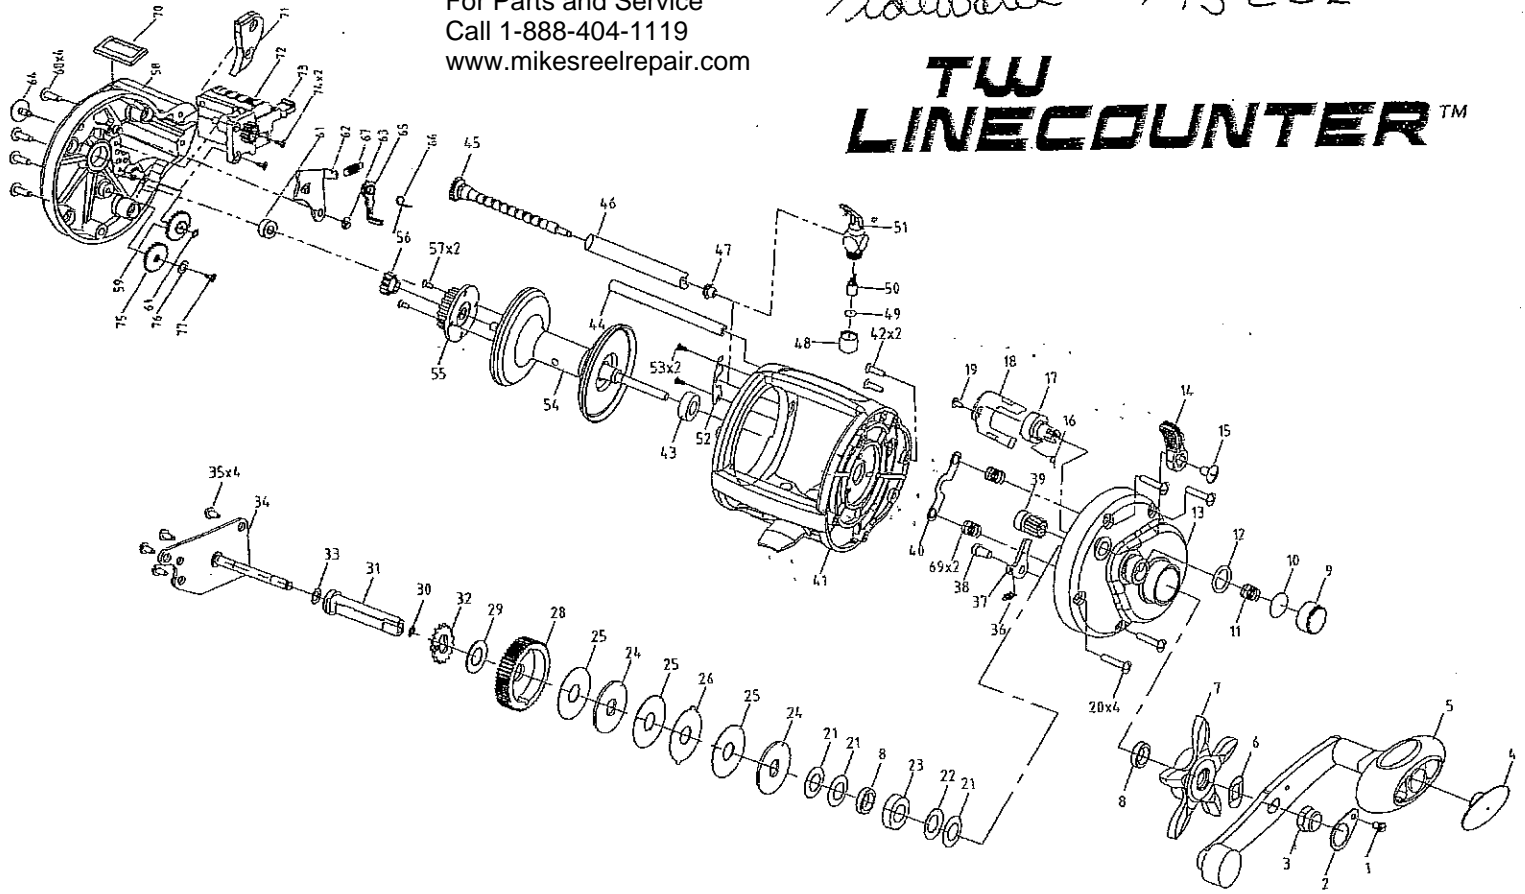

For Parts and Service
 Call 1-888-404-1119
 www.mikesreelrepair.com

Tidewater 715 LCL

TW LINECOUNTER™

Part #	Part Name	Part #	Part Name	Part #	Part Name
1	Handle Nut Retainer Screw - 1146243	29	Drive Shaft Washer	57	Spool Screw (x2)
2	Handle Nut Retainer - 1146067	30	E. Clip A - 1145286	58	Left Side Plate
3	Handle Nut - 1145871	31	Drive Shaft - 1146313	59	Idler Gear A
4	Handle Knob Cap	32	AR Ratchet - 1146047	60	O-Ring - 1146079
5	Handle Assembly - 1145450	33	Washer	61	Bushing D
5	Leaf Spring - 1146765	34	Set Plate	62	Click Retainer
7	Star Drag	35	Set Plate Screw (x4) - 1146246	63	E. Clip C - 1145278
8	Bushing (x2) - 1145176	36	Anti-Reverse Spring - 1146770	64	Click Switch - 1145183
9	Cast Control Cap - 1146946	37	Anti-Reverse Pawl - 1145933	65	Click Pawl - 1145930
10	Spacer - 1146343	38	Anti-Reverse Pawl Post	66	Click Pawl Spring - 1146771
11	Cast Control Cap Spring - 1146766	39	Pinion Gear - 1145995	67	Click Spring - 1146772
12	O-Ring - 1146074	40	Yoke	68	Left Side Plate Screw (x4) - 1146248
13	Right Side Plate	41	Frame	69	Yoke Spring (x2) - 1146766
14	Clutch Lever - 1145774	42	Screw (x2) - 1146245	70	Window
15	Clutch Lever Screw - 1146244	43	Bushing B	71	Plate
16	Clutch Spring - 1146767	44	Level Wind Support Shaft	72	Line Counter Assembly
17	Clutch Cam	45	Worm Shaft - 1146315	73	Reset Button
18	Clutch Plate	46	Worm Shaft Guard	74	Screw (x2)
19	Clutch Plate Screw - 1146247	47	Level Wind Bushing	75	Idler Gear B - 1145631
20	Right side Plate Screw (x4) - 1146250	48	Level Wind Nut - 1145221	76	Washer
21	Spring Washer A (x3) - 1146768	49	Level Wind Washer - 1146875	77	Screw
22	Spring Washer B (x1) - 1146769	50	Level Wind Pawl - 1145929		
23	Ball Bearing - 1145082	51	Level Wind Assembly - 1145144		
24	Key Washer (x2) - 1146881	52	Level Wind Lock Plate		
25	Drag Washer (x3) - 1146876	53	Rivet (x2) - 1145952		
26	Eared Washer - 1146882	54	Spool Assembly		
28	Drive Gear	55	Spool Gear		
		56	Level Wind Drive Gear - 1145683		