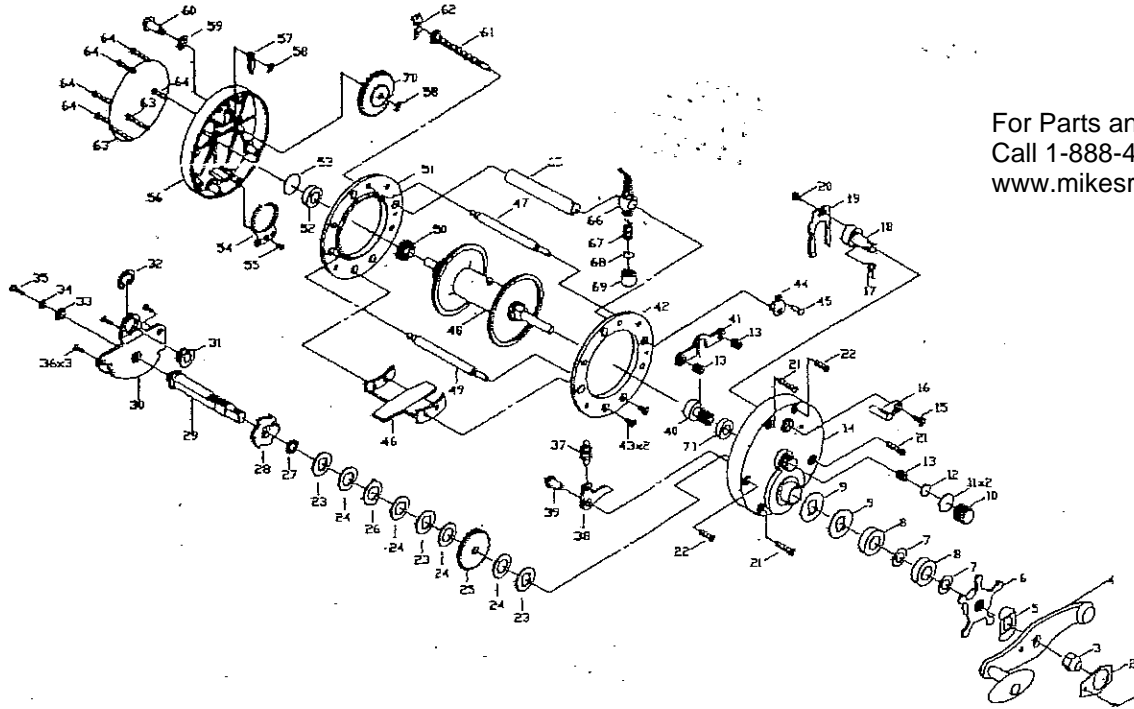

Tidewater TW30LA

TIDEWATER® *older*

Use this parts list for ordering replacement parts for your Tidewater reel. When ordering parts, please specify whether you are ordering for the 10L, 10LA, 30L, or 30LA.

For Parts and Service
 Call 1-888-404-1119
 www.mikesreelrepair.com

art # Part Name

- 1 Handle Nut Retainer Screw - 1146146
- 2 Handle Nut Retainer
- 3 Handle Nut
- 4 Handle Assembly - 1145394
- 5 Friction Washer - 1146858
- 6 Star Drag - 1146918
- 7 Washer(x2)
- 8 Bushing Or Ball Bearing - 1145104
- 9 Spring Washer(x2)
- 10 Spool Tension Knob - 1145218
- 11 Spacer(x2) - 1146845
- 12 Spacer - 1146336
- 13 Yoke Spring (x3) - 1146711
- 14 Right Side Plate
- 15 Clutch Lever Screw
- 16 Clutch Lever - 1145769
- 17 Clutch Cam Spring
- 18 Clutch Cam
- 19 Clutch Plate
- 20 Clutch Plate Screw
- 21 Screw (x3)
- 22 Screw (x2)
- 23 Key Washer (x3)
- 24 Drag Washer (x4)

Part # Part Name

- 25 Main Gear
- 26 Eared Washer (x2)
- 27 Fiber Washer
- 28 Ratchet Gear
- 29 Drive Shaft
- 30 Support Plate
- 31 Bushing
- 32 E. Clip
- 33 Bushing - 1145174
- 34 Washer
- 35 Screw
- 36 Support Plate Screw (x3)
- 37 Anti-Reverse Spring
- 38 Anti-Reverse Pawl
- 39 Rivet For Anti-Reverse Pawl
- 40 Pinion Gear - 1145971
- 41 Yoke
- 42 Right Side Frame Cover Assembly
- 43 Foot Screw(x2)
- 44 Bushing
- 45 Riveter
- 46 Foot
- 47 Line Carriage Support Shaft.
- 48 Spool

Part # Part Name

- 49 Frame Support Shaft
- 50 Drive Gear - 1145583
- 51 Left Side Frame Cover Assembly
- 52 Bushing Or Ball Bearing
- 53 Washer
- 54 Click Power Spring - 1146722
- 55 Click Power Spring Screw
- 56 Left Side Plate Assembly
- 57 Click Pawl - 1145918
- 58 E. Clip (x2) - 1145278
- 59 Plastic Washer
- 60 Click Button
- 61 Worm Shaft - 1146296
- 62 Lock Plate
- 63 Screw (x2)
- 64 Screw(x4)
- 65 Level Wind Guard - 1145719
- 66 Line Carriage Assembly - 1145142
- 67 Pilot Guide - 1145916
- 68 Washer - 1146818
- 69 Pilot Guide Cap
- 70 Medium Gear - 1145582
- 71 Bushing Or Ball Bearing