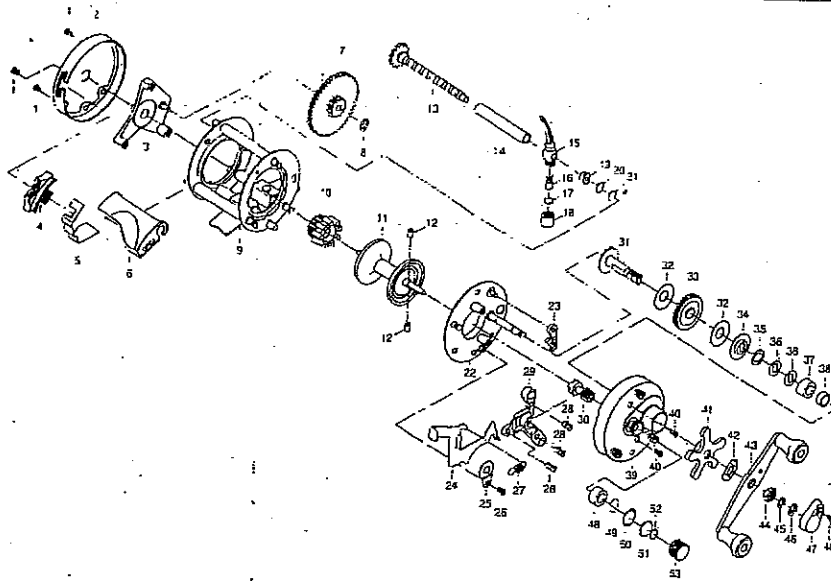

PARTS NLA

SYNERGY 2535

(Bass Pro) SKP covers Warranty

SYN 2535

Shakespeare® Baitcast Reel Parts List

Use this parts list for ordering replacement parts for your Shakespeare Baitcast Reel. When ordering, please specify which reel you own and the model number printed on the reel body.

Part #	Part Name	Part #	Part Name
1	Left Side Plate Screw	28	Yoke Spring
2	Left Side Plate	29	Yoke
3	Level Wind Gear Frame	30	Pinion Gear
4	Bait Clicker Button	31	Crankshaft
5	Bait Clicker Spring	32	Drag Friction Disc
6	Thumb Rest Hood	33	Main Gear
7	Level Wind Gear	34	Drag Pressure Plate
8	E-Ring	35	Drag Washer
9	Main Body Assembly	36	Drag Spring Washer
10	Level Wind Pinion Gear	37	Ball Bearing
11	Spool Assembly	38	Bushing
12	Centrifugal Brake Shoe	39	Right Side Plate
13	Worm Shaft	40	Multi-Purpose Screw
14	Line Guard	41	Star Drag Handle
15	Line Guide	42	Handle Spring Washer
16	Line Guide Pawl	43	Crank Handle Assembly
17	Washer	44	Handle Nut
18	Line Guide Pawl Cap	45	Shim Washer
19	Bushing	46	E-Ring
20	Washer	47	Retaining Cap
21	Retaining Ring	48	Ball Bearing
22	Right Side Plate Seat	49	Retaining Clip
23	Anti-Reverse Pawl	50	O-Ring
24	Thumb Latch	51	Cast Control Brass Washer
25	Latch Keeper	52	Cast Control Rubber Washer
26	Keeper Screw	53	Cast Control Knob
27	Latch Spring		