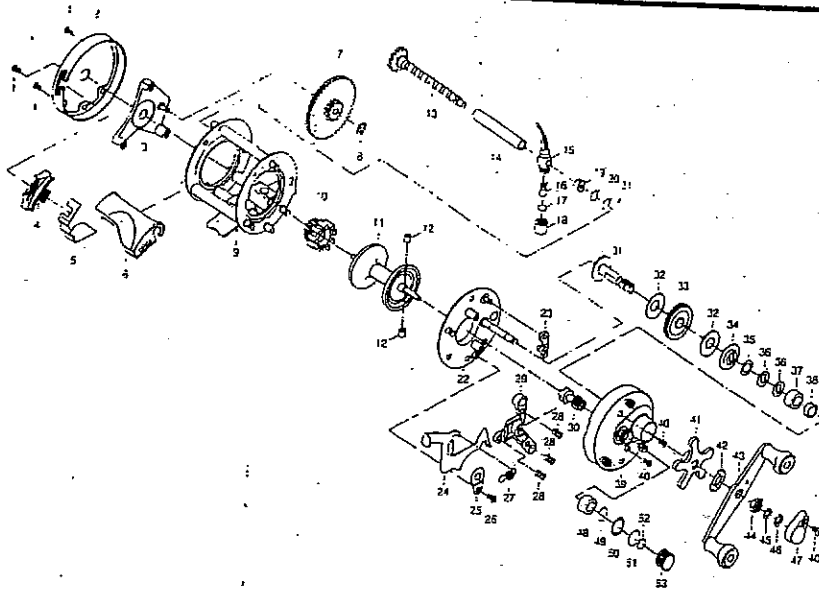

PARTS NLA

SYnergy 1535

(Bass Pro) SKP covers Warranty

NEW BY 2000
~~SYN-1535~~

Shakespeare® Baitcast Reel Parts List

Use this parts list for ordering replacement parts for your Shakespeare Baitcast Reel. When ordering, please specify which reel you own and the model number printed on the reel body.

Part #	Part Name	Part #	Part Name
1	Left Side Plate Screw	28	Yoke Spring
2	Left Side Plate	29	Yoke
3	Level Wind Gear Frame	30	Pinion Gear
4	Bait Clicker Button	31	Crankshaft
5	Bait Clicker Spring	32	Drag Friction Disc
6	Thumb Rest Hood	33	Main Gear
7	Level Wind Gear	34	Drag Pressure Plate
8	E-Ring	35	Drag Washer
9	Main Body Assembly	36	Drag Spring Washer
10	Level Wind Pinion Gear	37	Ball Bearing
11	Spool Assembly	38	Bushing
12	Centrifugal Brake Shoe	39	Right Side Plate
13	Worm Shaft	40	Multi-Purpose Screw
14	Line Guard	41	Star Drag Handle
15	Line Guide	42	Handle Spring Washer
16	Line Guide Pawl	43	Crank Handle Assembly
17	Washer	44	Handle Nut
18	Line Guide Pawl Cap	45	Shim Washer
19	Bushing	46	E-Ring
20	Washer	47	Retaining Cap
21	Retaining Ring	48	Ball Bearing
22	Right Side Plate Seat	49	Retaining Clip
23	Anti-Reverse Pawl	50	O-Ring
24	Thumb Latch	51	Cast Control Brass Washer
25	Latch Keeper	52	Cast Control Rubber Washer
26	Keeper Screw	53	Cast Control Knob
27	Latch Spring		