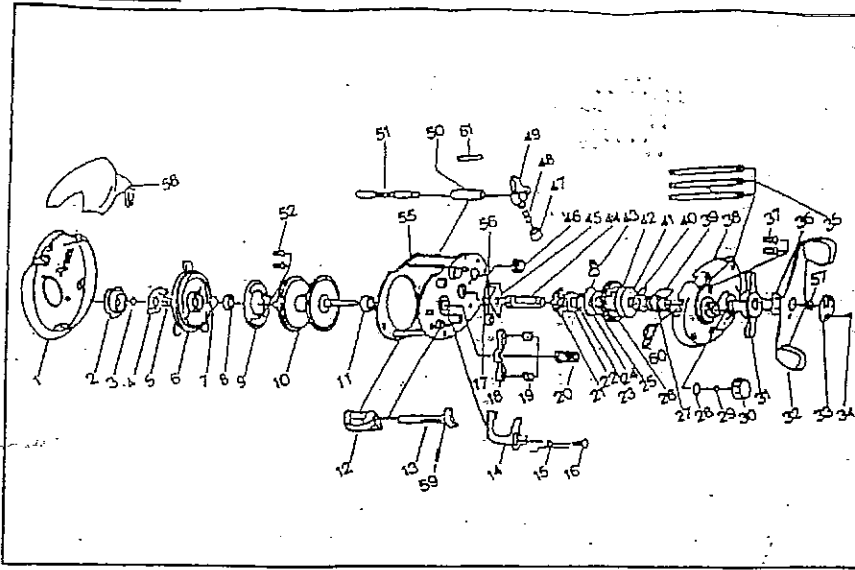

For Parts and Service
 Call 1-888-404-1119
 www.mikesreelrepair.com

SRBC-100

Ranger

BAITCAST REEL

SRB-1
 SRBC-100

DIAGRAM

PARTS LIST

KEY NO.	DESCRIPTION	KEY NO.	DESCRIPTION
1	LEFT SIDE COVER ASSY	31	STAR DRAG
2	CONTROL DIAL	32	HANDLE ASSY
3	DIAL FRICTION RING	33	HANDLE NUT LOCK SCREW
4	SLIDE CAM	34	HANDLE NUT LOCK SCREW
5	SLIDE CAM SPRING	35	THUMB SCREW
6	SPOOL COVER	36	HANDLE SPRING WASHER
7	SPOOL TENSION SHIM	37	RIGHT SIDE COVER SCREW
8	SPOOL C/V BUSH	38	RIGHT SIDE COVER
9	MAGNET PLATE ASSY	39	BEARING WASHER
10	SPOOL ASSY	40	SPRING W/ WASHER
11	BUSH	41	DRAG WASHER
12	THUMB BAR	42	DRAG DISC WASHER
13	THUMB BAR CAM	43	STOPPER ASSY
14	RELEASE SLIDER	44	CRANK SHAFT
15	RELEASE SLIDER SPRING	45	CRANK SHAFT RETAINER
16	RELEASE SLIDER SCREW	46	OSCILLATING GEAR
17	E-CLIP	47	PAWL CAP
18	PINION YOKE	48	LINE GUIDE PAWL
19	YOKE SPRING	49	LINE GUIDE CARRIER ASSY
20	PINION ASSY	50	CARRIER GUIDE
21	START TRIP LATCH	51	WORM SHAFT
22	RING TRIP LATCH	52	MAGNET PLATE SCREW
23	RATCHET WASHER	55	FRAME
24	RATCHET	56	CRANK SHAFT BUSH - B
25	DRIVER GEAR WASHER	57	HANDLE NUT
26	DRIVE GEAR	58	HOOD
27	BALL BEARING 8144	59	THUMB BAR SPRING
28	TENSION KNOB D RING	60	FLIPPING LEVER
29	TENSION KNOB WASHER - 1146812	81	FIXED PIN
30	TENSION KNOB - 1145214		