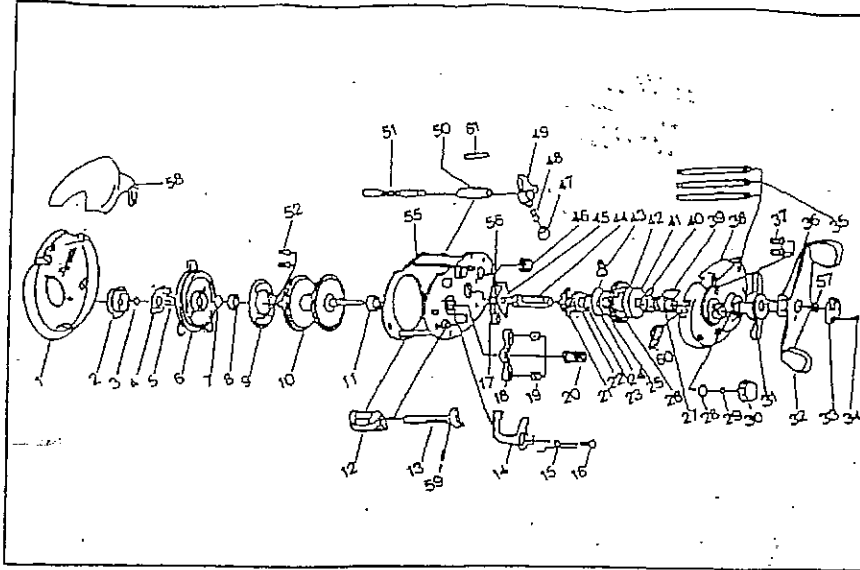

SRB-1

For Parts and Service
 Call 1-888-404-1119
 www.mikesreelrepair.com

Ranger
 BAITCAST REEL

SRB-1
 SRBC-100

DIAGRAM

PARTS LIST

KEY NO.	DESCRIPTION	KEY NO.	DESCRIPTION
1	LEFT SIDE COVER ASSY	31	STAR DRAG
2	CONTROL DIAL	32	HANDLE ASSY
3	DIAL FRICTION RING	33	HANDLE NUT LOCK CAP
4	SLIDE CAM	34	HANDLE NUT LOCK SCREW
5	SLIDE CAM SPRING	35	THUMB SCREW
6	SPOOL COVER	36	HANDLE SPRING WASHER
7	SPOOL TENSION SHIM	37	RIGHT SIDE COVER SCREW
8	SPOOL C/V BUSH	38	RIGHT SIDE COVER
9	MAGNET PLATE ASSY	39	BEARING WASHER
10	SPOOL ASSY	40	SPRING 'D' WASHER
11	BUSH	41	DRAG WASHER
12	THUMB BAR	42	DRAG DISC WASHER
13	THUMB BAR CAM	43	STOPPER ASSY
14	RELEASE SLIDER	44	CRANK SHAFT
15	RELEASE SLIDER SPRING	45	CRANK SHAFT RETAINER
16	RELEASE SLIDER SCREW	46	OSCILLATING GEAR
17	E-CLIP	47	PAWL CAP
18	PINION YOKE	48	LINE GUIDE PAWL
19	YOKE SPRING	49	LINE GUIDE CARRIER ASSY
20	PINION ASSY	50	CARRIER GUIDE
21	STAR TRIP LATCH	51	WORM SHAFT
22	RING TRIP LATCH	52	MAGNET PLATE SCREW
23	RATCHET WASHER	55	FRAME
24	RATCHET	56	CRANK SHAFT BUSH-B
25	DRIVER GEAR WASHER	57	HANDLE NUT
26	DRIVE GEAR	58	HOOD
27	BALL BEARING 8144	59	THUMB BAR SPRING
28	TENSION KNOB O. RING - 1146073	60	FLIPPING LEVER
29	TENSION KNOB WASHER - 1146842	61	FIXED PIN
30	TENSION KNOB - 1145214		