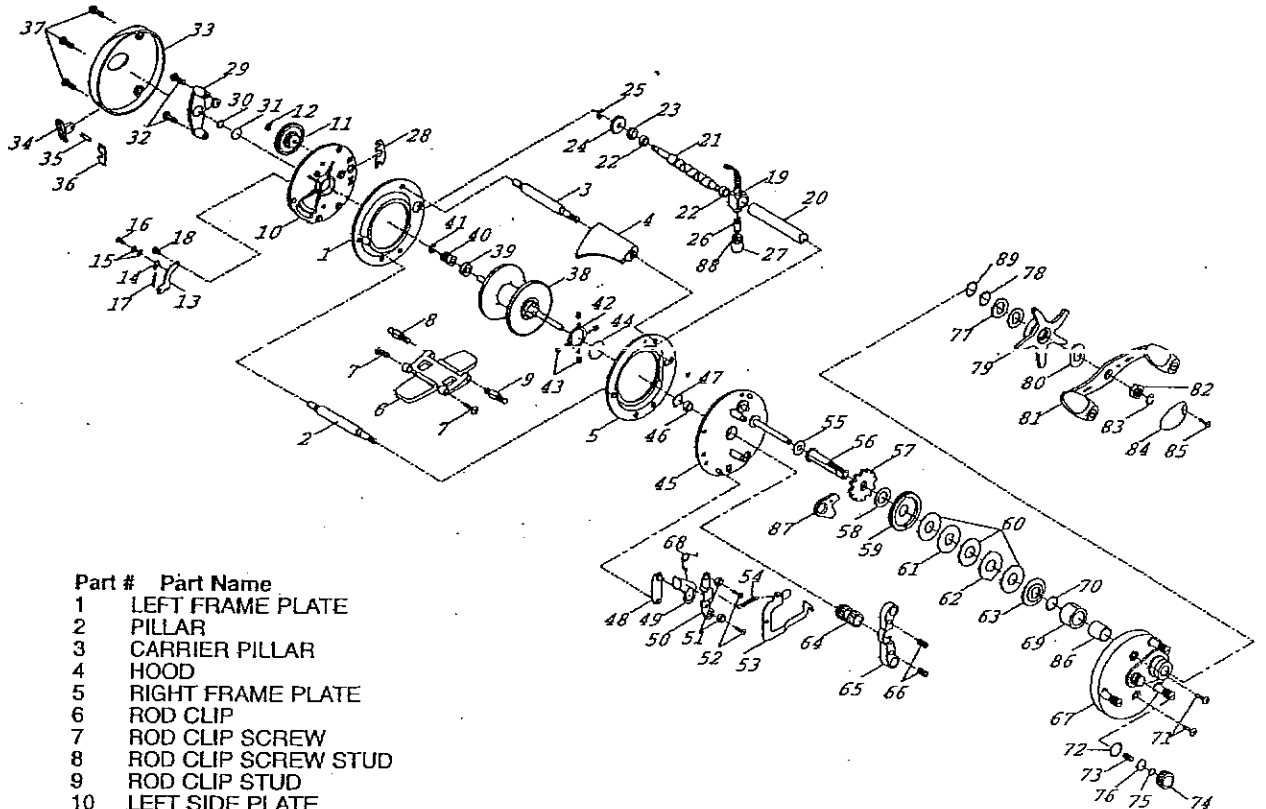

SKP 3100 & 4100
 CATERA 3300A & 4300A

For Parts and Service
 Call 1-888-404-1119
 www.mikesreelrepair.com

SKP 4100
 Newer

Part # Part Name

- | | | | |
|----|-----------------------------------|----|---|
| 1 | LEFT FRAME PLATE | 51 | RETAINER WASHER |
| 2 | PILLAR | 52 | PUSH BAR RETAINER SCREW |
| 3 | CARRIER PILLAR | 53 | LATCH BAR |
| 4 | HOOD | 54 | LATCH BAR SPRING |
| 5 | RIGHT FRAME PLATE | 55 | GEAR STEM WASHER |
| 6 | ROD CLIP | 56 | GEAR STEM |
| 7 | ROD CLIP SCREW | 57 | RATCHET |
| 8 | ROD CLIP SCREW STUD | 58 | FRICTION WASHER (SMALL) |
| 9 | ROD CLIP STUD | 59 | DRIVE GEAR |
| 10 | LEFT SIDE PLATE | 60 | FRICTION WASHER (LARGE) |
| 11 | TRANSFER GEAR - 1145673 | 61 | KEYED DRAG WASHER |
| 12 | RETAINING RING - 1145218 | 62 | EARED WASHER |
| 13 | CLICK PAWL LEVER | 63 | DRAG WASHER |
| 14 | CLICK PAWL | 64 | PINION |
| 15 | CLICK PAWL WASHER | 65 | PINION YOKE |
| 16 | CLICK PAWL SCREW | 66 | PINION YOKE SPRING |
| 17 | CLICK PAWL SPRING | 67 | RIGHT COVER ASSEMBLY |
| 18 | CLICK LEVER SCREW | 68 | OFF SPRING |
| 19 | LINE GUIDE CARRIER | 69 | OWC BEARING ASSEMBLY (3300A/4300A - 1145067 ONLY) |
| 20 | CARRIER GUIDE | 70 | TEFLON WASHER (3300A/4300A ONLY) |
| 21 | SHUTTLE SCREW | 71 | RIGHT COVER SCREW - 1146219 |
| 22 | SHUTTLE SCREW BUSHING | 72 | O RING |
| 23 | SHUTTLE SCREW RING | 73 | TENSION KNOB SPRING - 1146775 |
| 24 | SHUTTLE GEAR - 1145675 | 74 | TENSION KNOB - 1146941 |
| 25 | RETAINING RING - 1145278 | 75 | RUBBER WASHER |
| 26 | LINE GUIDE PAWL - 1145923 | 76 | TENSION KNOB SPACER |
| 27 | PAWL COVER - 1145239 | 77 | SPRING D WASHER |
| 28 | CARRIER GUIDE RETAINER | 78 | WASHER |
| 29 | SPOOL COVER | 79 | STAR DRAG |
| 30 | RUBBER WASHER | 80 | CRANK SPRING WASHER - 1146858 |
| 31 | SPOOL SHIM | 81 | CRANK ARM - 1145467 |
| 32 | SPOOL SHIM HOLDER SCREW | 82 | CRANK NUT |
| 33 | LEFT COVER | 83 | RETAINING RING - 1145281 |
| 34 | BAIT CLICK BUTTON | 85 | LOCK CAP SCREW - 1146219 |
| 35 | SPRING PIN | 86 | SPACER |
| 36 | B-CLICK BUTTON SPRING | 87 | N-R PAWL |
| 37 | LEFT COVER SCREW | 88 | PAWL WASHER - 1146818 |
| 38 | SPOOL | 89 | WASHER (3100/4100 ONLY) |
| 39 | SPOOL BEARING | | |
| 40 | SPOOL GEAR - 1145674 | | |
| 41 | RETAINING RING | | |
| 42 | BRAKE MOUNTING | | |
| 43 | BRAKE SHOES | | |
| 44 | LOCK RING | | |
| 45 | RIGHT SIDE PLATE | | |
| 46 | SPOOL BEARING (3100/4100 BUSHING) | | |
| 47 | BEARING LOCK SPRING | | |
| 48 | PILOT LEVER | | |
| 49 | PUSH BAR | | |
| 50 | PUSH BAR RETAINER | | |